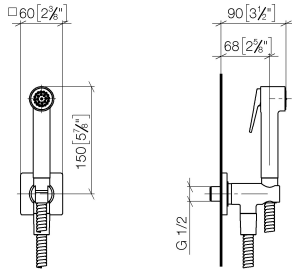

27 701 670

Fits: IMO, LULU, MADISON, MEM, TARA, CL.1, LISSÉ, VAIA

- wall bracket with integrated safety shut off valve
- max. standing pressure: 5bar
- hand shower with back flow preventer
- 1/2" shower outlet
- rosette Ø 60 mm
- metal shower hose 1250mm with integrated anti-twist protection

The bidet shower must be operated with an upstream main fitting.

	Brushed Light Gold	27 701 670-27
	Chrome	27 701 670-00
	Brushed Platinum	27 701 670-06
	Platinum	27 701 670-08
	Dark Chrome	27 701 670-19
	Brushed Durabronze (23kt Gold)	27 701 670-28
	Brushed Bronze	27 701 670-42
	Brushed Champagne (22kt Gold)	27 701 670-46
	Champagne (22kt Gold)	27 701 670-47
	Brushed Chrome	27 701 670-93
	Brushed Dark Platinum	27 701 670-99

**Recommended miscellaneous**

- Concealed wall elbow -** 35 085 970 90
- min. recess depth 90 mm
  - max. recess depth 163 mm

27 701 670

mm [inches]

**Flow rate chart**

**Product version from 4/1/2024**