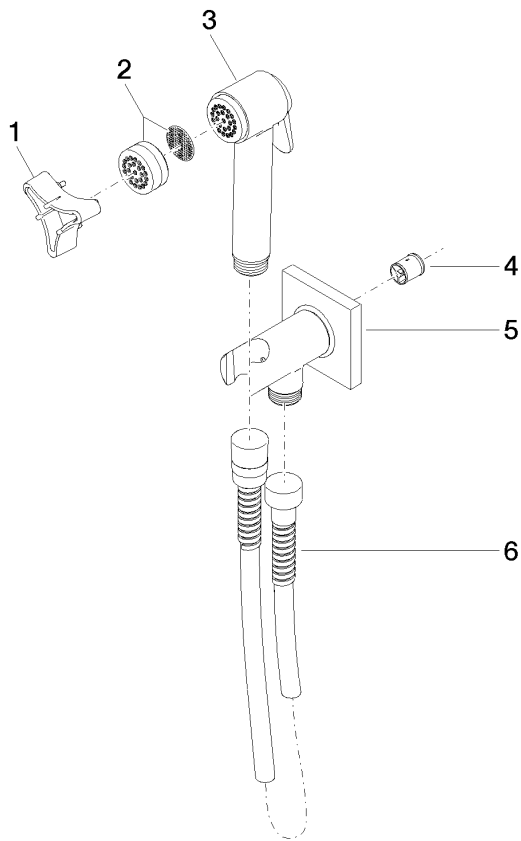

27 701 670

Fits: IMO, LULU, MADISON, MEM, TARA, CL.1, LISSÉ, VAIA

- wall bracket with integrated safety shut off valve
- max. standing pressure: 5bar
- hand shower with back flow preventer
- 1/2" shower outlet
- rosette Ø 60 mm
- metal shower hose 1250mm with integrated anti-twist protection

The bidet shower must be operated with an upstream main fitting.

	Brushed Light Gold	27 701 670-27
	Chrome	27 701 670-00
	Brushed Platinum	27 701 670-06
	Platinum	27 701 670-08
	Dark Chrome	27 701 670-19
	Brushed Durabronze (23kt Gold)	27 701 670-28
	Brushed Bronze	27 701 670-42
	Brushed Champagne (22kt Gold)	27 701 670-46
	Champagne (22kt Gold)	27 701 670-47
	Brushed Chrome	27 701 670-93
	Brushed Dark Platinum	27 701 670-99

**Recommended miscellaneous**

- Concealed wall elbow -** 35 085 970 90
- min. recess depth 90 mm
  - max. recess depth 163 mm

27 701 670

mm [inches]

**Flow rate chart**

**Product version from 4/1/2024**

### Spare parts list