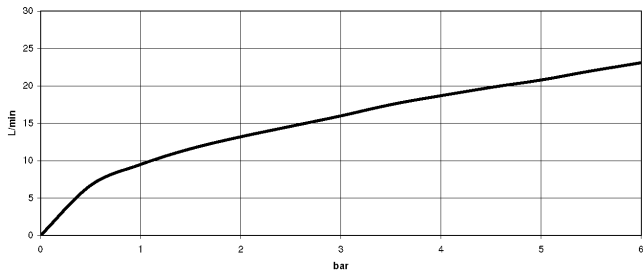

**Recommended miscellaneous**

- Concealed wall elbow -** 35 085 970 90
- min. recess depth 90 mm
  - max. recess depth 163 mm

27 701 670

mm [inches]

**Flow rate chart**

**Product version from 4/1/2024**