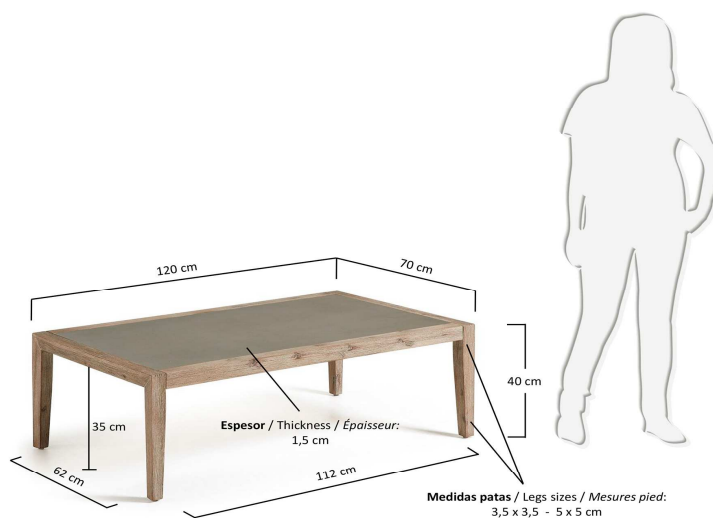

CORVETTE

Descriptions

Product code	C843PR03
Product description	CORVETTE Coffee table 120x70 eucaly wh wash poly-cement Coffee table with solid eucalyptus structure. With 4 layers of PU coating for long UV protection and durability. Top in poly-cement Superstone. For indoor and outdoor under cover use.
Origin country	VN

Dimensions

Height x Width x Depth (cm)	40	x	120	x	70
Product weight (Kg)	22,5				
Top thickness (mm)	8				
Leaf sizes					

Technical drawings

Features

Use (domestic/contract/office)	Domestic
Indoor (yes/no)	Yes
Alfresco (yes/no)	Yes
Outdoor (yes/no)	No
Extendible (yes/no)	No
Adjustable height (yes/no)	No
Foldable (yes/no)	No
Seating capacity	6
Seating capacity fully extended	
Max. load (kg)	50
Top edge type	Flat
Scratch and wear resistance (Mohs scale)	
Hardness (Rockwell method)	

Packaging

units per lot	1				
cbm (m3) / gross weight (Kg)	0,15	/	28,2		
nº of boxes	1				
box 1	1				
description	FULL ITEM				
description box	CORVETTE Coffee table 120x70 eucaly wh wash poly-cement				
height x width x depth (cm)	15	x	128	x	78
cbm (m3) / gross weight (Kg) / net weight (Kg)	0,150	/	28,2	/	22,5
box 2					
description					
description box					
height x width x depth (cm)		x		x	
cbm (m3) / gross weight (Kg) / net weight (Kg)		/		/	
box 3					
description					
description box					
height x width x depth (cm)		x		x	
cbm (m3) / gross weight (Kg) / net weight (Kg)		/		/	
box 4					
description					
description box					
height x width x depth (cm)		x		x	
cbm (m3) / gross weight (Kg) / net weight (Kg)		/		/	