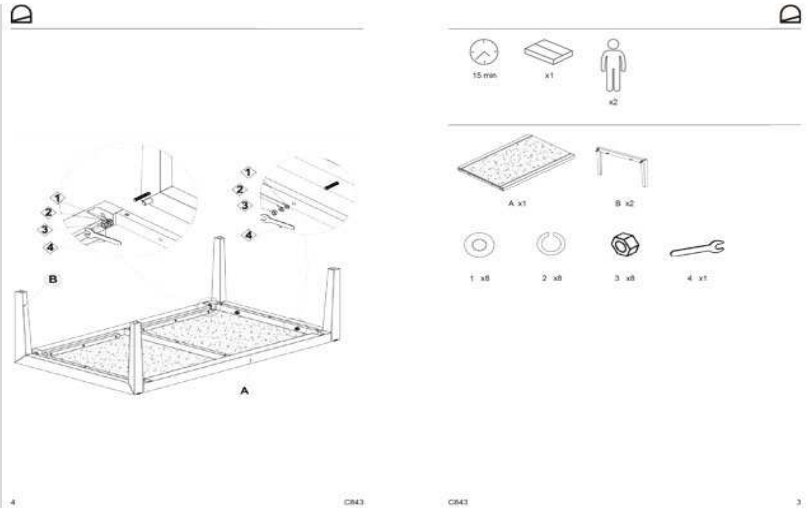

Extension mechanism type	
Number of leaves	
Stored inside (yes/no)	
Adjustable feet (yes/no)	No

Materials

Main material	Manufactured wood
Top material	MDF (Medium Density Fibers)
Top finishing	Superstone finishing (composed by cement, stone powder and refined ores)
Leaf material	
Leaf finishing	
Legs material	Eucalyptus wood (Eucalyptus Grandis)
Legs finishing	Brushed with white washed. PU lacquered finishing (4 layers to make it UV resistant)
Feet pad type	Plastic pad

Assembly

Unpacking time (min)	3
Assembly required (yes/no)	Yes
Difficulty of assembly (hard/medium/easy)	Easy
People required	2
Assembly time (min)	15
Assembly suggestions	Put the top upside down and screw the legs. Check and classify all fittings before starting the assembly. Assemble on a soft surface.

Assembly instructions

Care & Warranties

General warnings	Do not use abrasive products like acetones, bleaches, solvents, etc. To extend the durability of wooden outdoor furniture please follow the specific care instructions.
Specific use and care instructions	Clean with a mild soapy solution and dry immediately. We strongly recommend varnishing/re-staining the furniture regularly once a year to prevent dryness, cracks and moisture absorption.
Specific use and care instructions for outdoor	Store the furniture in a dry indoor place. If you want to leave it outdoors, protect it with a waterproof cover in autumn, winter and rainy season.
Years of guarantee	2
Made according to	EN 581:2015 for outdoor furniture
FSC certified (yes/no)	Yes
Variation type	Natural wood grain
Purposeful distressing type	No distressing
Additional information	Superstone is weather resistant, fire resistant, shatter resistant and environmental friendly