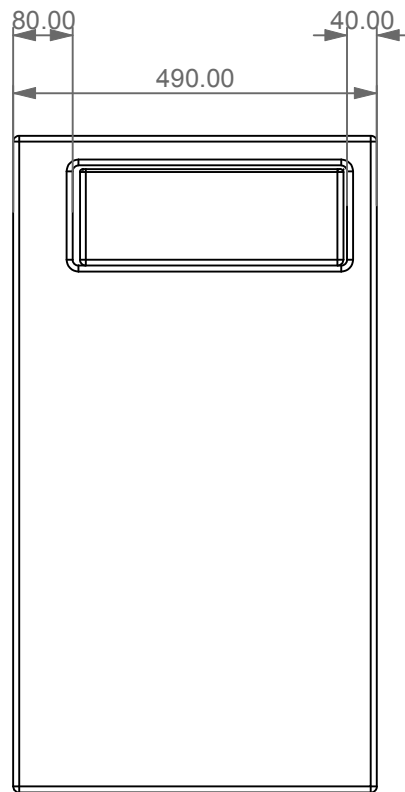

FRONT

LEFT

TOP

**GSGI**  
CERAMIC DESIGN

Lavabo a colonna a parete Box cm 60  
con bacino in crystal-tech® bianco lucido  
Box column Washbasin back to wall cm 60  
with float in crystal-tech® white shiny

Designation  
Lavabo a colonna a parete Box cm 60  
con bacino in crystal-tech® bianco lucido  
Box column Washbasin back to wall cm 60  
with float in crystal-tech® white shiny

Scale  
1:10

cod. BXLACOL60BW