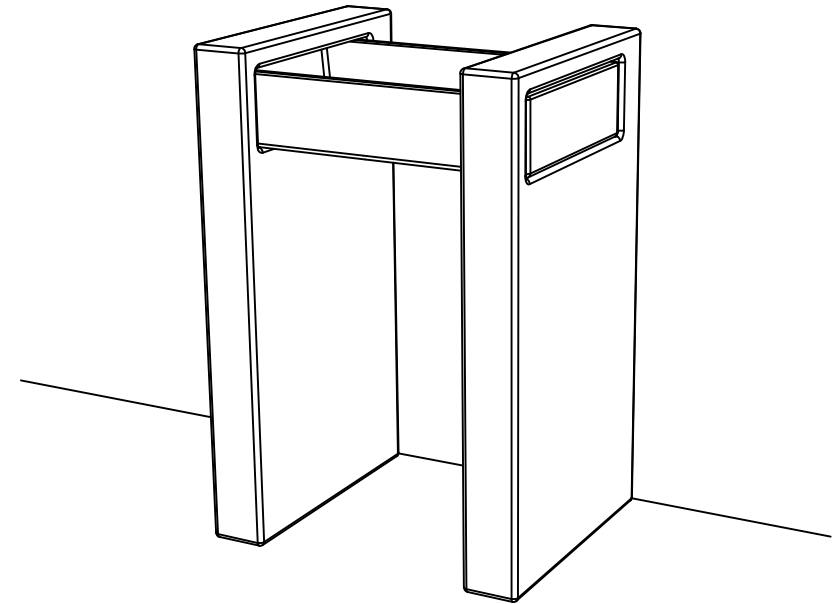

FRONT

LEFT

TOP

**GSGI**  
CERAMIC DESIGN

Lavabo a colonna a parete Box cm 60  
con bacino in crystal-tech® bianco lucido  
Box column Washbasin back to wall cm 60  
with float in crystal-tech® white shiny

Designation  
Lavabo a colonna a parete Box cm 60  
con bacino in crystal-tech® bianco lucido  
Box column Washbasin back to wall cm 60  
with float in crystal-tech® white shiny

Scale  
1:10

cod. BXLACOL60BW