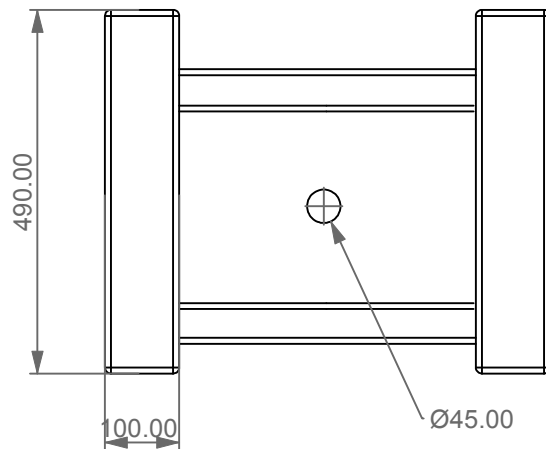

FRONT

LEFT

TOP

**GSGI**  
CERAMIC DESIGN

Lavabo a colonna a parete Box cm 60  
con bacino in crystal-tech® bianco lucido  
Box column Washbasin back to wall cm 60  
with float in crystal-tech® white shiny

Designation  
Lavabo a colonna a parete Box cm 60  
con bacino in crystal-tech® bianco lucido  
Box column Washbasin back to wall cm 60  
with float in crystal-tech® white shiny

Scale  
1:10

cod. BXLACOL60BW