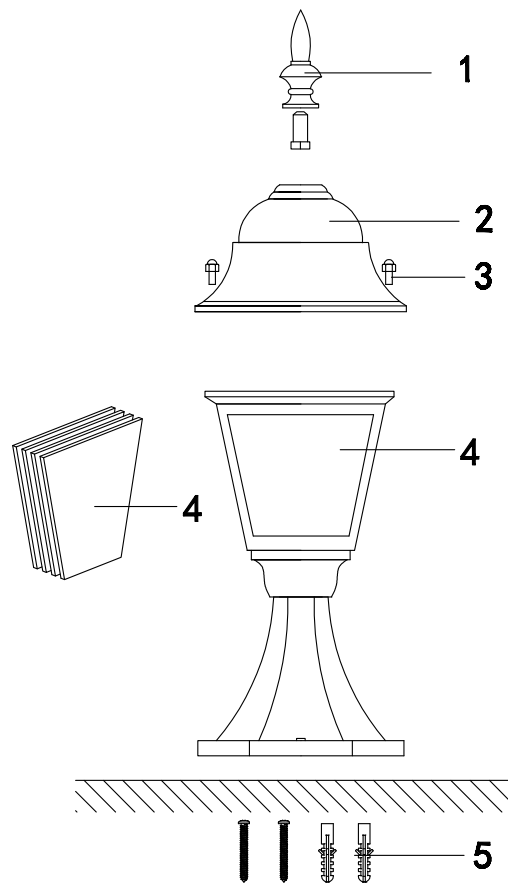

Instruction

O002FL-01W

1 x E27 (60W)

Model: O002FL-01W
Collection: Outdoor
Series: Abbey Road

Floor Lamps