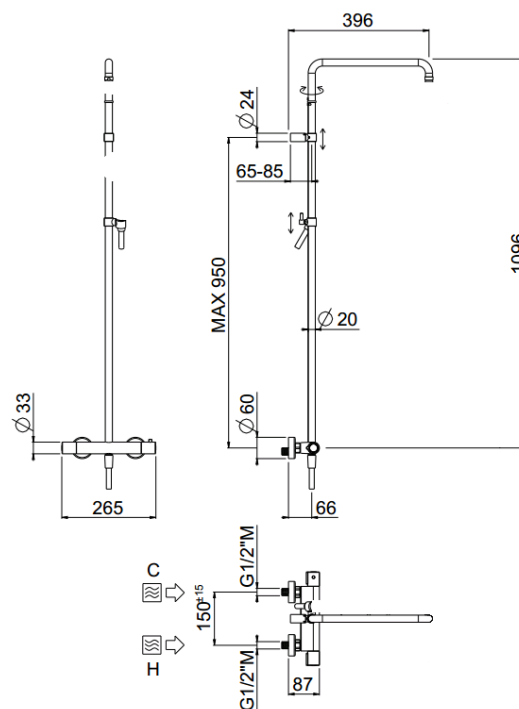

Rigoletto

Rigoletto single shower column
01-0900-CR

TECHNICAL INFORMATION

Bridge shower column including exposed mixer with diverter and brass handles, turning bar with adjustable mounting. Without shower and hand shower. Smooth double anti-torsion PVC flexible hose, cm 150. CHROME

Flow rate:
x rubinetto

FEATURES

double anti-torsion

adjustable column

PICTURE

TECHNICAL DRAWING

SPARE PARTS

ORIC035
T°