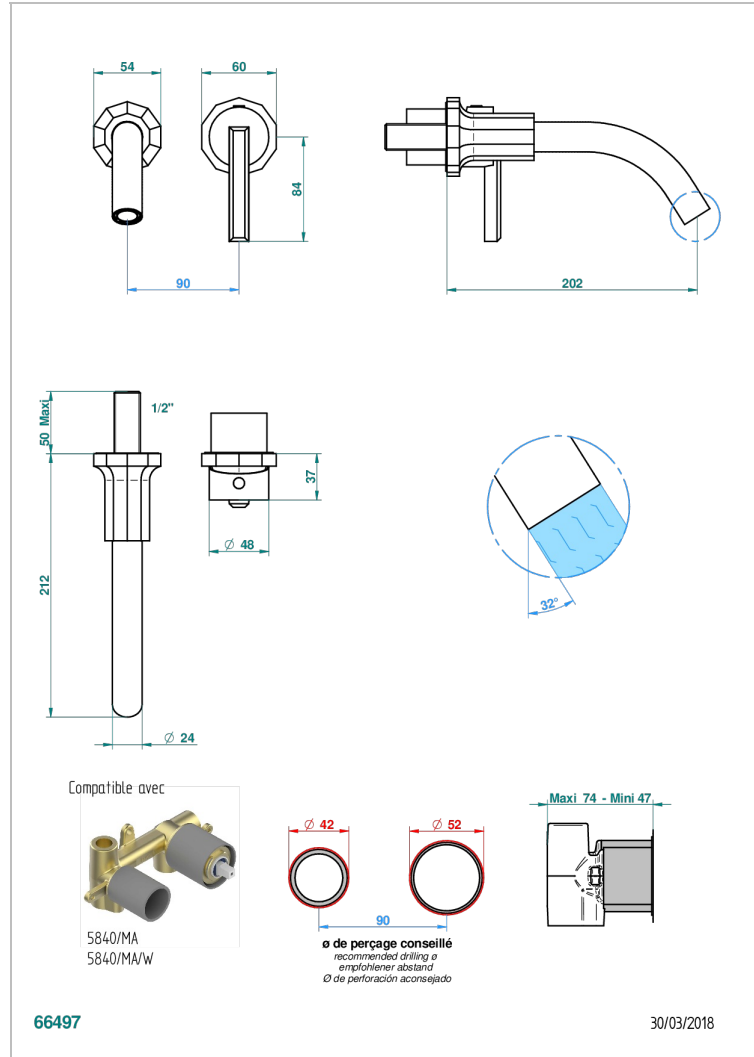

Trim only for Built-in basin mixer with spout (two x 1/2" inlets and one 1/2" outlet), without waste

ХАРАКТЕРИСТИКИ

- Les Ondes
- Trim only for Built-in basin mixer with spout (two x 1/2" inlets and one 1/2" outlet), without waste