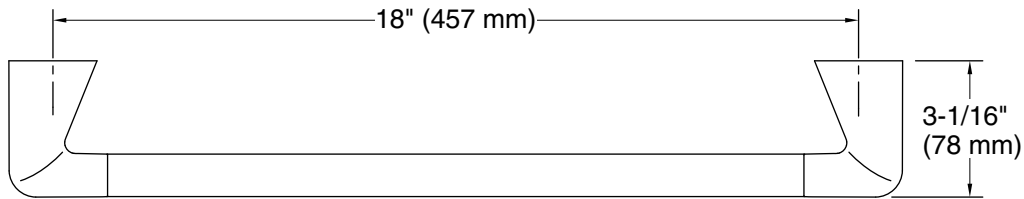

## Technical Information

All product dimensions are nominal.

Installation Type: Wall-mount

Material: Zinc, Stainless Steel