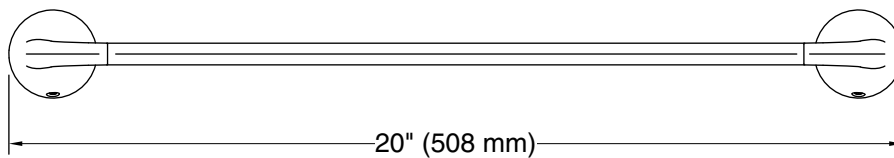

## Technical Information

All product dimensions are nominal.

Installation Type: Wall-mount

Material: Zinc, Stainless Steel