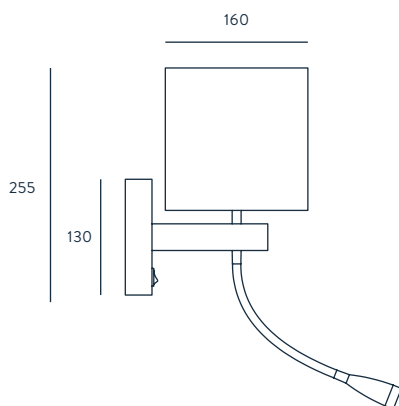

READ

DESIGNED BY AC STUDIO / 2009

A1106

ACABADOS

METAL
CROMO

TEXTIL
BLANCO

MATERIALES

ACERO
PANTALLA TEXTIL

ESPECIFICACIONES (UE)

E27 60 W MAX (NO INCLUIDA)
220-240 V, 50/60 HZ,
IP20, CLASE I
LED 3W 3000K 270LM INCLUIDA
12V, 50/60 HZ,
IP20, CLASE I

IP20

CLASIFICACIÓN ENERGÉTICA

A ++

PANTALLA INCLUIDA

AMBIENTE EN PÁGINA

49

FINISHES

METAL
CHROME

FABRIC
WHITE

MATERIALS

STEEL
FABRIC

SPECIFICATIONS (UE)

E27 60 W MAX (NOT INCLUDED)
220-240 V, 50/60 HZ,
IP20, CLASS I
LED 3W 3000K 270LM INCLUDED
12V, 50/60 HZ,
IP20, CLASS I

IP20

ENERGY LABEL

A ++

SHADE INCLUDED

SHOWN AT PAGE

49