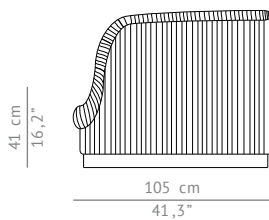

#### DIMENSIONS

WIDTH	130 cm   51,2"
DEPTH	105 cm   41,3"
HEIGHT	85 cm   33,5"
SEAT HEIGHT	41 cm   16,2"
SEAT DEPTH	65 cm   25,6"

#### MATERIALS

FABRIC	Cotton velvet
FABRIC REFERENCE	BB MOSS III - Colour 23
FABRIC NEEDED	8 mts   314,9" (Standard width 1,40mts   55")
BASE	Matte aged brass

#### FABRIC / LEATHER REQUEST

COM	8 mts   314,9" (Standard width 1,40mts   55")
COL	123,2 sq ft

#### PACKAGING

DIMENSIONS	W 137 cm   53,93" D 112 cm   44,09" H 87 cm   34,25"
VOLUME	1,33 m <sup>3</sup>   46,96 ft <sup>3</sup>
WEIGHT	40kg   50,85 lbs