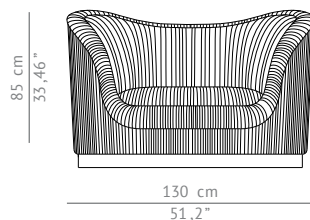

#### DIMENSIONS

WIDTH	130 cm   51,2"
DEPTH	105 cm   41,3"
HEIGHT	85 cm   33,5"
SEAT HEIGHT	41 cm   16,2"
SEAT DEPTH	65 cm   25,6"

#### PACKAGING

DIMENSIONS	W 137 cm   53,93" D 112 cm   44,09" H 87 cm   34,25"
VOLUME	1,33 m <sup>3</sup>   46,96 ft <sup>3</sup>
WEIGHT	40kg   50,85 lbs