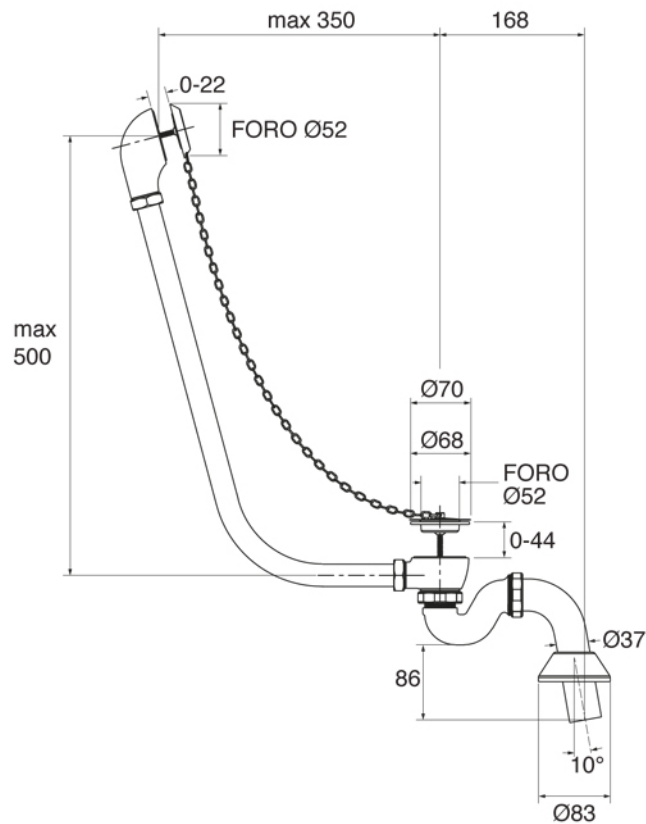

CAST IRON BATHTUB Collection	
Code	Description
9147	<b>Cast iron bathtub 1800x800 (Kg. 168 - Lt. 250)</b> Without tap holes, external unfinished
	<b>Wood Base</b>
9145	Unfinished
9146	White
9194	Natural beech
9195	Dark beech
	<b>External painting</b>
103	External painting White
105	External painting RAL
106	Gold leaf decoration
107	Silver leaf decoration

Verona - Italy  
 tel. +39 045 8006917  
 fax. +39 045 8020111  
 gentry-home.com

CAST IRON BATHTUB Collection	
Code	Description
0190-C 0191-I/N/O/OR 0191-B/ND/R	<p><b>Exposed bath waste with drain stopper chain and overflow with exposed pipes for floor connector and siphon</b></p> <p>Chrome            Incalux, Nickel, Dark Gold, Rose Gold            Bronze, Dark Nickel, Copper</p>