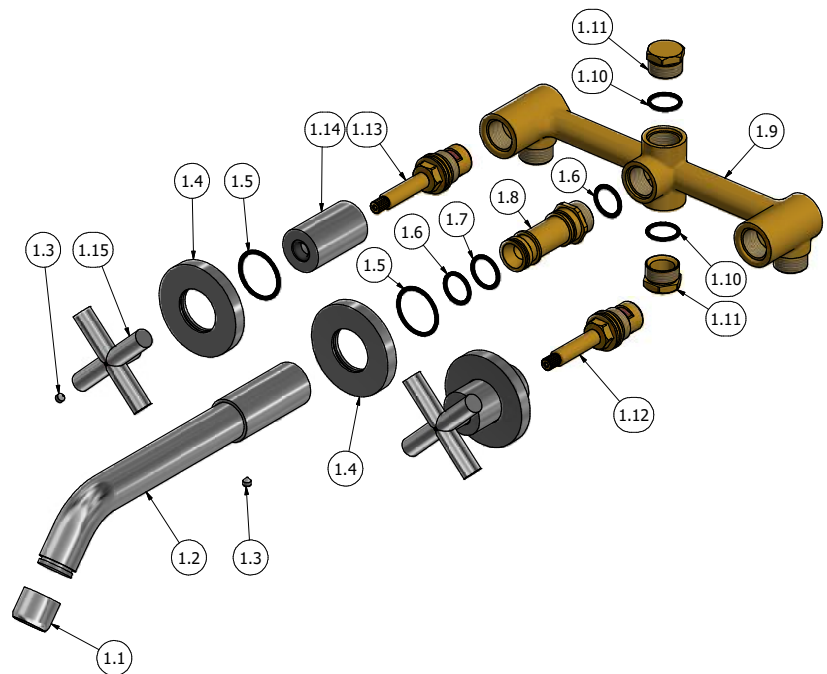

Dimensions

Cartridge

G1/2" ceramic cartridge

Treaded fitting

G1/2" female

Aerator

M24x1

Flow Rate (+/-10%)

**1 BAR
11 l/min**

**2 BAR
15 l/min**

**3 BAR
18.5 l/min**

Production

Main body is a single casted pieces

Material

BRASS
According to CuZn35Pb2Al-B (CB752S)
Max Lead content: 1.36%

IB RUBINETTERIE s.p.a
via dei Pianotti 3/5
25068 Sarezzo (BS) - Italy -

T. +39 030 802101
F. +39 030 803097
info@ibrubinetterie.it

P.IVA 01785230986
capitale sociale
€420.000,00 i.v.

WWW.IBRUBINETTI.IT

Parts list			
ELEM	CODE	DESCRIPTION	QT
1	AQ0014500	Preassembled recessed basin mixer	1
1.1		Aerator M24x1	1
1.2		Spout	1
1.3		Grubscrew	3
1.4		Rosette	3
1.5		OR 28x2 NBR 70 SH	3
1.6		OR 17x2 NBR 70 SH	2
1.7		OR 18x2 NBR 70 SH	1
1.8		Insert for spout	1
1.9		Casted body	1
1.10		OR 17.16x1.78 NBR 70 SH	2
1.11		Plug G1/2" M	2
1.12		Ceramic headwork 90° DX	1
1.13		Ceramic headwork 90° SX	1
1.14		Ring	2
1.15		Handle	1