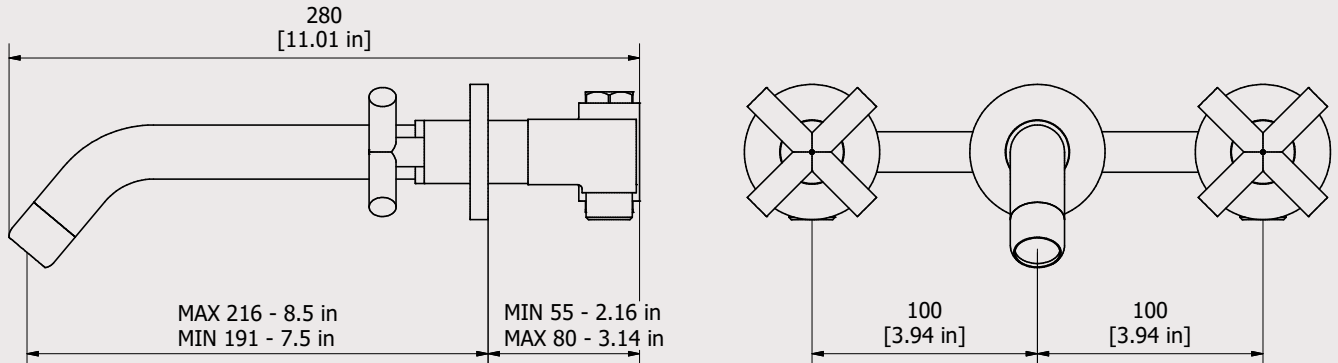

IB RUBINETTI

Collection

WOW

Article

W0206

Description

Wall monted washbasin mixer

Box Dimensions

290 x 270 x 70 mm

Weight

2.1 kg

Finishes

- **CC**
CHROME
- **CF**
BLACK CHROME
- **BG**
GLOSSY WHITE
- **NG**
GLOSSY BLACK
- **SS**
BRUSHED NICKEL
- **CS**
BRUSHED BLACK CHROME
- **BO**
MATT WHITE
- **NP**
MATT BLACK
- **OO**
GOLD
- **BB**
ANTIQUY BRONZE
- **II**
PALE GOLD
- **RR**
ANTIQUY COPPER
- **ORS**
ROSE GOLD
- **ON**
NATURAL BRASS
- **IS**
BRUSHED PALE GOLD
- **OS**
BRUSHED GOLD
- **SR**
BRUSHED ROSE GOLD
- **PL**
PLATINUM

Dimensions

Cartridge

G1/2" ceramic cartridge

Treaded fitting

G1/2" female

Aerator

M24x1

Flow Rate (+/-10%)

**1 BAR
11 l/min**

**2 BAR
15 l/min**

**3 BAR
18.5 l/min**

Production

Main body is a single casted pieces

Material

BRASS
According to CuZn35Pb2Al-B (CB752S)
Max Lead content: 1.36%

IB RUBINETTERIE s.p.a
via dei Pianotti 3/5
25068 Sarezzo (BS) - Italy -