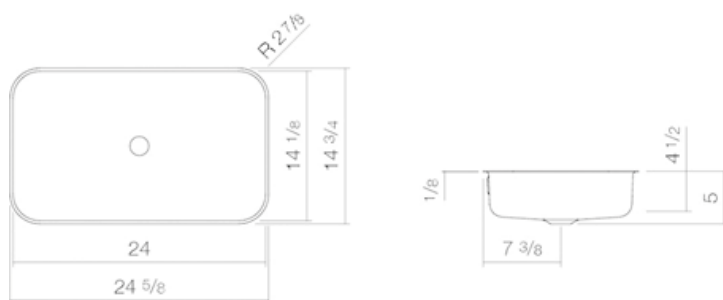

A[~]form

Technical data sheet

Undermount basins

UB.SR650

Article number: 2255700000

Design partner: busalt design

Features

Description	UB.SR650
Article number	2255700000
Standard colour	White
Special surfaces	White easy-clean (XXXX XXX 400) White antibacterial (XXXX XXX 401)
Construction	without faucet hole, with overflow
Special versions	without overflow, special- or matt colour
Dimensions	24 x 14 1/8"
Material	Glazed steel
Net weight	14.11 lbs
Installation	for installation from below
Accessoires	Bottle trap SI.2 , Bottle trap SI.3, Drain valve VT.1
Faucet information	Optimum point of impact approx. 2 3/4 – 4 3/4" from rear edge of basin.

Faucets with a vertical outlet and an aerator provide the optimum flow of water onto the surface below (angle of impact: 90°).

Text for invitation to tender

Undermount basin, rectangular, basin 24 x 14 1/8", depth 4 1/2", glazed inside and outside, without faucet hole, with overflow, including installation kit and overflow set