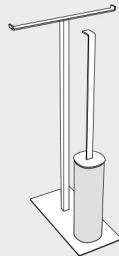

Articulate and graphic accessories' line in bent varnished aluminum matt finish. Traditional accessories such as hooks, toilet roll holders and toilet brushes are integrated by a range of innovative racks, shelves, tables and rails perfectly combined with the bathroom elements.

PORTA SALVIETTE / towel holder

freestanding

supporto-porta salviette
towel rail

MENSOLE / shelf

sign

porta bicchiere / cup holder

RIPIANI PER VASCA / bathtub shelf

mensola sospesa
suspended side table

LT_table

bridge

VASSOI / racks

vassoio quadro
square rack

vassoio rettangolare
rectangular rack

SET WC

porta carta
toilet roll holder

scopino
toilet brush

set scopino
set toilet brush

LAMPADA / lamp

MENSOLA A MURO / wall shelf

APPENDINI / hook

ET_table

STOOL