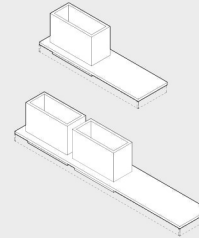

PORTA SALVIETTE / towel holder

freestanding

supporto-porta salviette
towel rail

MENSOLE / shelf

sign

porta bicchiere / cup holder

RIPIANI PER VASCA / bathtub shelf

mensola sospesa
suspended side table

LT_table

bridge

VASSOI / racks

vassoio quadro
square rack

vassoio rettangolare
rectangular rack

SET WC

porta carta
toilet roll holder

scopino
toilet brush