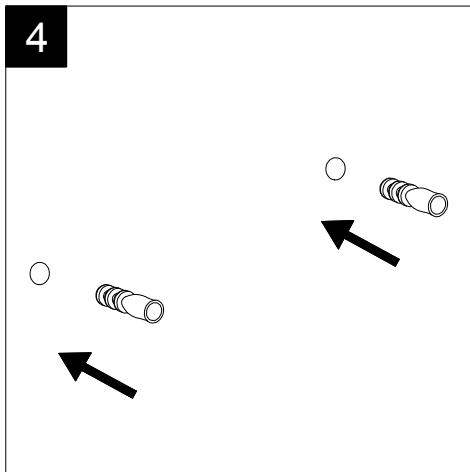

FRONT

LEFT

TOP

REAR

**GSGI**  
CERAMIC DESIGN

Lavabo Brio cm 60 monoforo  
(senza foro, tre fori su richiesta)  
Brio Washbasin cm 60 one hole  
(no hole, three holes on request)

SECTION

Designation Lavabo Brio cm 60 monoforo (senza foro, tre fori su richiesta) Brio Washbasin cm 60 one hole (no hole, three holes on request)	
Scale 1:10	
cod. BRLAV60	

This drawing including the respected data may neither be duplicated nor modified nor altered without the consent of GSG Ceramic Design. The use of the data/technical drawings take place at users own risk and under exclusion of any liability of GSG Ceramic Design. The dimensions are not binding; products are subject to changes. Measurement shown may be subjected to small variations or are indicative.

Guida all'installazione dei lavabi sospesi con kit viti di fissaggio (cod. ACS60)

Serie: ZENITH - LIKE - TOUCH - TIME - FLUT - OZ - BRIO - SQUARE - QUAD - FLY - DUNIA

*Installation guide for back to wall washbasins with fixing screws kit (cod. ACS60)*

*Series: ZENITH - LIKE - TOUCH - TIME - FLUT - OZ - BRIO - SQUARE - QUAD - FLY - DUNIA*

①

Guida all'installazione dei lavabi sospesi con kit viti di fissaggio (cod. ACS60)

Serie: ZENITH - LIKE - TOUCH - TIME - FLUT - OZ - BRIO - SQUARE - QUAD - FLY - DUNIA