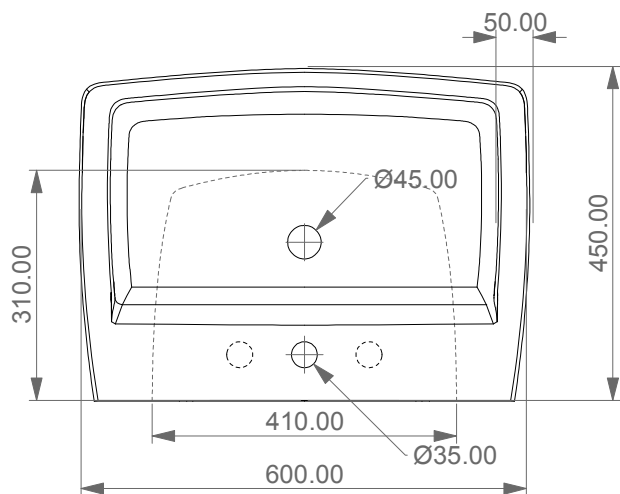

FRONT

LEFT

TOP

REAR

**GSGI**  
CERAMIC DESIGN

Lavabo Brio cm 60 monoforo  
(senza foro, tre fori su richiesta)  
Brio Washbasin cm 60 one hole  
(no hole, three holes on request)

SECTION

Designation Lavabo Brio cm 60 monoforo (senza foro, tre fori su richiesta) Brio Washbasin cm 60 one hole (no hole, three holes on request)	
Scale 1:10	
cod. BRLAV60	

This drawing including the respected data may neither be duplicated nor modified nor altered without the consent of GSG Ceramic Design. The use of the data/technical drawings take place at users own risk and under exclusion of any liability of GSG Ceramic Design. The dimensions are not binding; products are subject to changes. Measurement shown may be subjected to small variations or are indicative.

Guida all'installazione dei lavabi sospesi con kit viti di fissaggio (cod. ACS60)

Serie: ZENITH - LIKE - TOUCH - TIME - FLUT - OZ - BRIO - SQUARE - QUAD - FLY - DUNIA

*Installation guide for back to wall washbasins with fixing screws kit (cod. ACS60)*