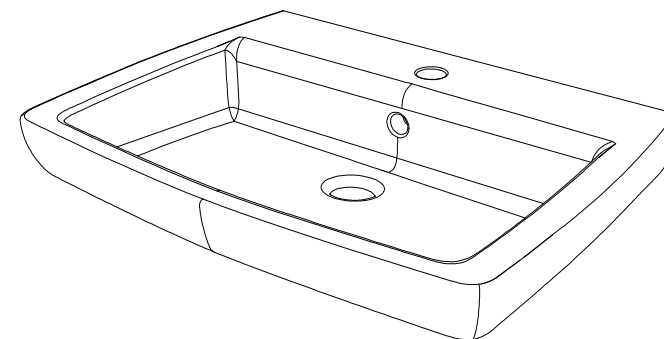

FRONT

LEFT

TOP

REAR

**GSGI**  
CERAMIC DESIGN

Lavabo Brio cm 60 monoforo  
(senza foro, tre fori su richiesta)  
Brio Washbasin cm 60 one hole  
(no hole, three holes on request)

SECTION

Designation Lavabo Brio cm 60 monoforo (senza foro, tre fori su richiesta) Brio Washbasin cm 60 one hole (no hole, three holes on request)	
Scale 1:10	
cod. BRLAV60	

This drawing including the respected data may neither be duplicated nor modified nor altered without the consent of GSG Ceramic Design. The use of the data/technical drawings take place at users own risk and under exclusion of any liability of GSG Ceramic Design. The dimensions are not binding; products are subject to changes. Measurement shown may be subjected to small variations or are indicative.

Guida all'installazione dei lavabi sospesi con kit viti di fissaggio (cod. ACS60)

Serie: ZENITH - LIKE - TOUCH - TIME - FLUT - OZ - BRIO - SQUARE - QUAD - FLY - DUNIA

*Installation guide for back to wall washbasins with fixing screws kit (cod. ACS60)*