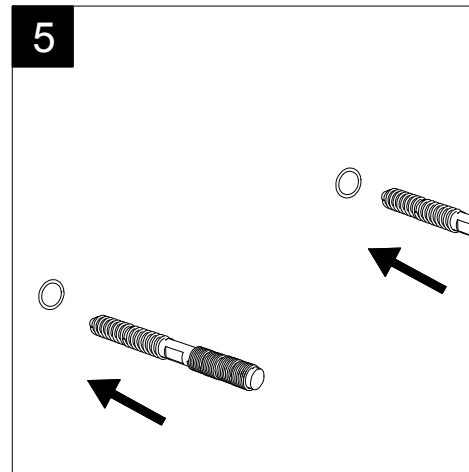

FRONT

LEFT

TOP

REAR

**GSGI**  
CERAMIC DESIGN

Lavabo Brio cm 60 monoforo  
(senza foro, tre fori su richiesta)  
Brio Washbasin cm 60 one hole  
(no hole, three holes on request)

SECTION

Designation Lavabo Brio cm 60 monoforo (senza foro, tre fori su richiesta) Brio Washbasin cm 60 one hole (no hole, three holes on request)	
Scale 1:10	
cod. BRLAV60	

This drawing including the respected data may neither be duplicated nor modified nor altered without the consent of GSG Ceramic Design. The use of the data/technical drawings take place at users own risk and under exclusion of any liability of GSG Ceramic Design. The dimensions are not binding; products are subject to changes. Measurement shown may be subjected to small variations or are indicative.

Guida all'installazione dei lavabi sospesi con kit viti di fissaggio (cod. ACS60)

Serie: ZENITH - LIKE - TOUCH - TIME - FLUT - OZ - BRIO - SQUARE - QUAD - FLY - DUNIA

*Installation guide for back to wall washbasins with fixing screws kit (cod. ACS60)*

*Series: ZENITH - LIKE - TOUCH - TIME - FLUT - OZ - BRIO - SQUARE - QUAD - FLY - DUNIA*

①

Guida all'installazione dei lavabi sospesi con kit viti di fissaggio (cod. ACS60)

Serie: ZENITH - LIKE - TOUCH - TIME - FLUT - OZ - BRIO - SQUARE - QUAD - FLY - DUNIA