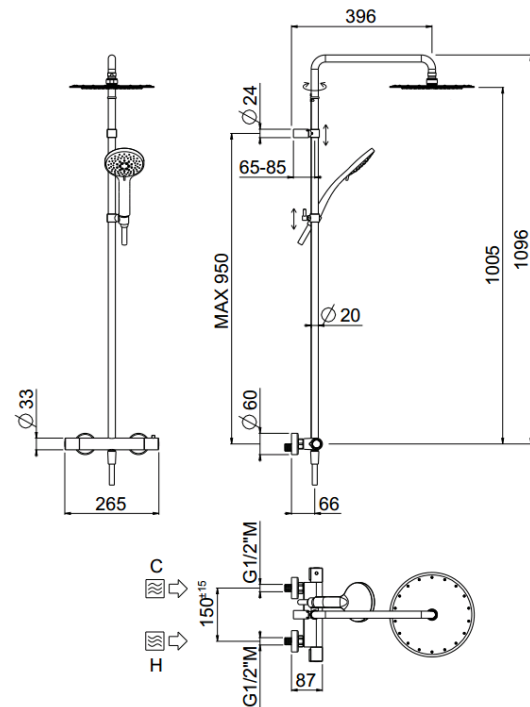

## TECHNICAL INFORMATION

Bridge shower column including exposed thermostatic mixer with diverter, turning bar with adjustable mounting. Round ultra-thin shower head, Ø240, non-liming, inspectable and serviceable in chromed stainless steel. 3 jets non-liming shower in ABS. Smooth double anti-torsion PVC flexible hose, cm 150. CHROME

## FEATURES

rain jet

central jet

side jet

double anti-torsion

adjustable column

inspectable round

## TECHNICAL DRAWING