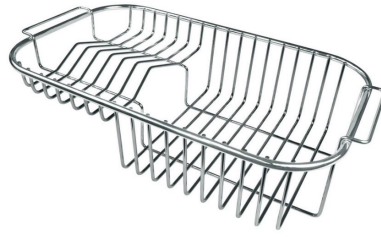

Small radius Bowls with squared shapes with a modern design and an increased capacity, for a minimal aesthetics connected with an extreme praticity.

TECHNICAL DATA

OPTIONAL ACCESSORIES

Cestello inox 8612 000

Glass chopping board 8631 300

HPDE Chopping board 8657 001

HPDE Twin chopping board 8644 101

Iroko-wood chopping board with stainless steel colander 8644 042

Iroko-wood sliding chopping board 8644 041

Iroko-wood twin chopping board 8644 004

Stainless steel plate rack 8100 303

White bowl 8153 100

Glass chopping board 8633 300

Graters kit with ring-holder and food collection tray 8159 101

Iroko-wood chopping board 8646 000

Iroko-wood sliding chopping board 8643 000