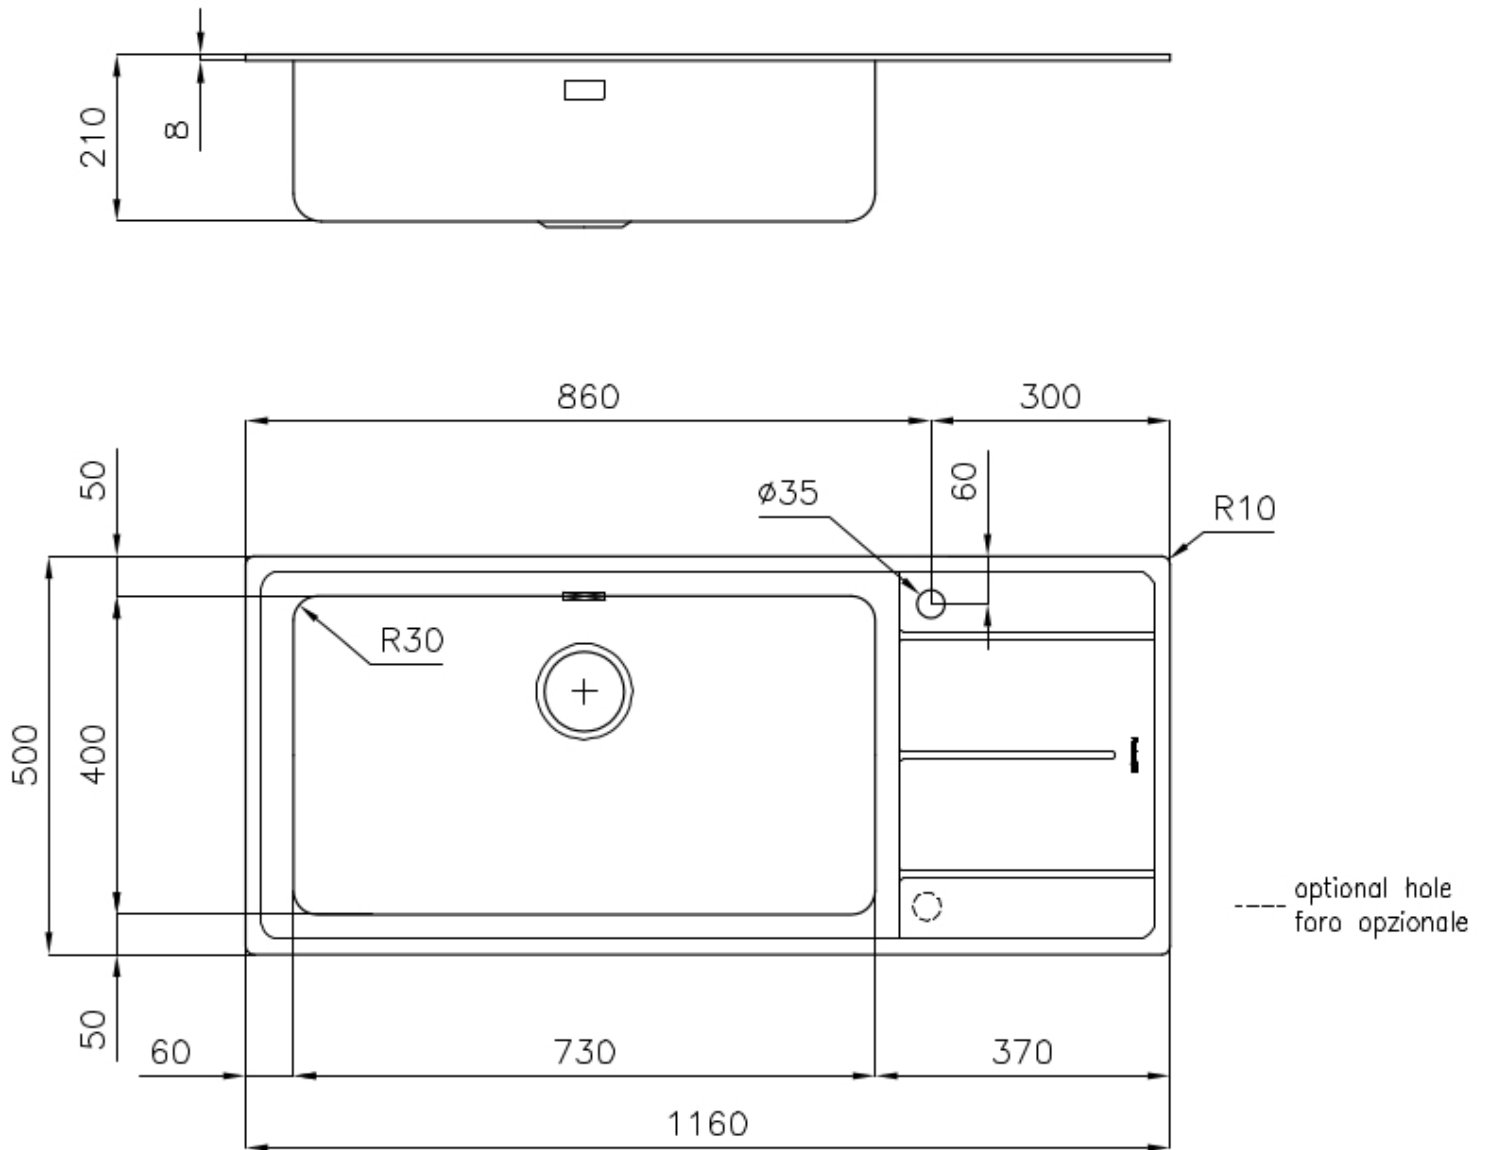

TECHNICAL DATA

OPTIONAL ACCESSORIES