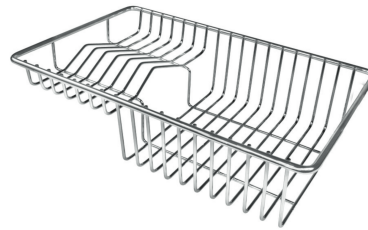

Small radius Bowls with squared shapes with a modern design and an increased capacity, for a minimal aesthetics connected with an extreme praticity.

TECHNICAL DATA

OPTIONAL ACCESSORIES

Cestello inox 8612 000

Glass chopping board 8631 300

HPDE Chopping board 8657 001

HPDE Twin chopping board 8644 101

Iroko-wood chopping board with stainless steel colander 8644 042

Iroko-wood sliding chopping board 8644 041

Iroko-wood twin chopping board 8644 004

Stainless steel plate rack 8100 303

White bowl 8153 100

Glass chopping board 8633 300

Graters kit with ring-holder and food collection tray 8159 101

Iroko-wood chopping board 8646 000

Iroko-wood sliding chopping board 8643 000