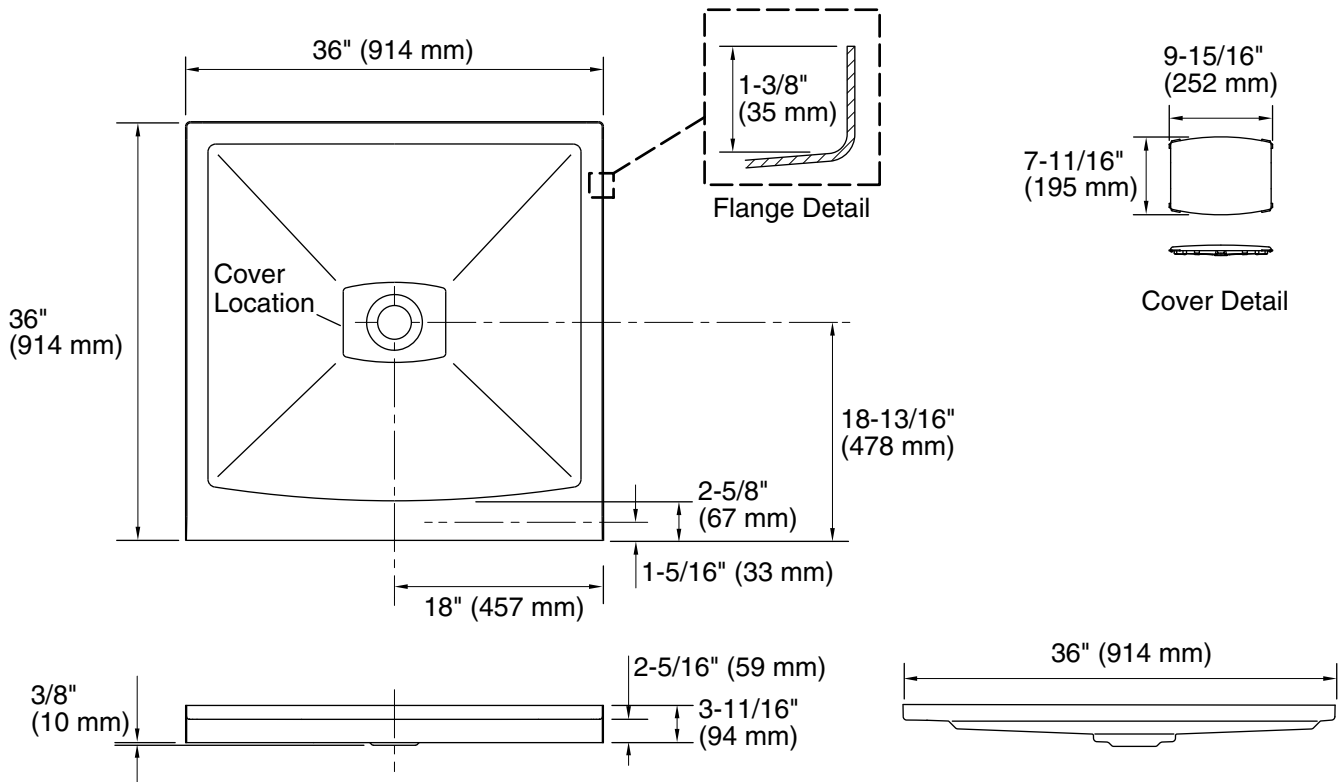

### Technical Information

All product dimensions are nominal.

Installation: Three-wall alcove

Drain location: Center

Weight: 33 lbs (15 kg)

Minimum floor load: 20 lbs/ft<sup>2</sup> (97.6 kg/m<sup>2</sup>)