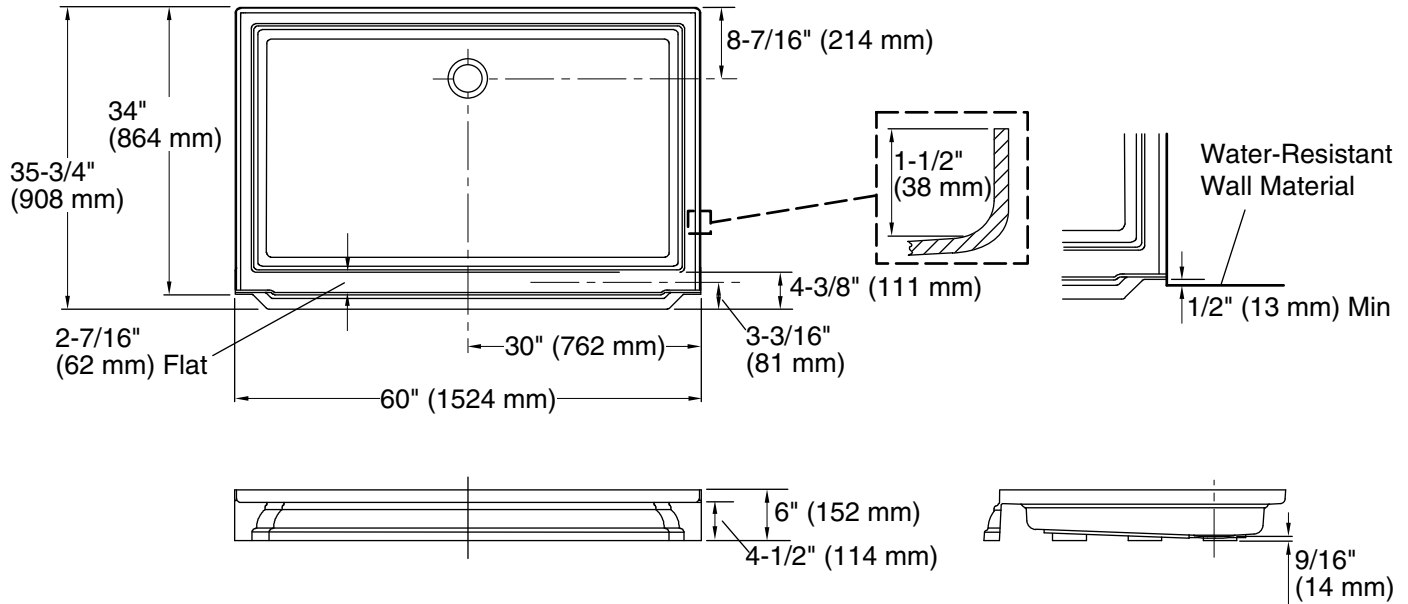

Features

- Textured floor pattern.
- Single threshold for three-wall installation.
- Rear drain.
- Coordinates with other products in the Memoirs collection.

Material

- Acrylic.

Recommended Products/Accessories

Technical Information

All product dimensions are nominal.

Installation:	Three-wall alcove
Drain location:	Center rear
Weight:	68 lbs (30.8 kg)
Minimum floor load:	20 lbs/ft ² (97.6 kg/m ²)

Notes

- Measure your actual product for rough-in details.
- Install this product according to the installation instructions.
- Shimming may be required to level the fixture.
- Shimming may be required between the stud frame and the fixture.
- Stud opening tolerance is + 1/4" (6 mm), - 0" (0 mm).