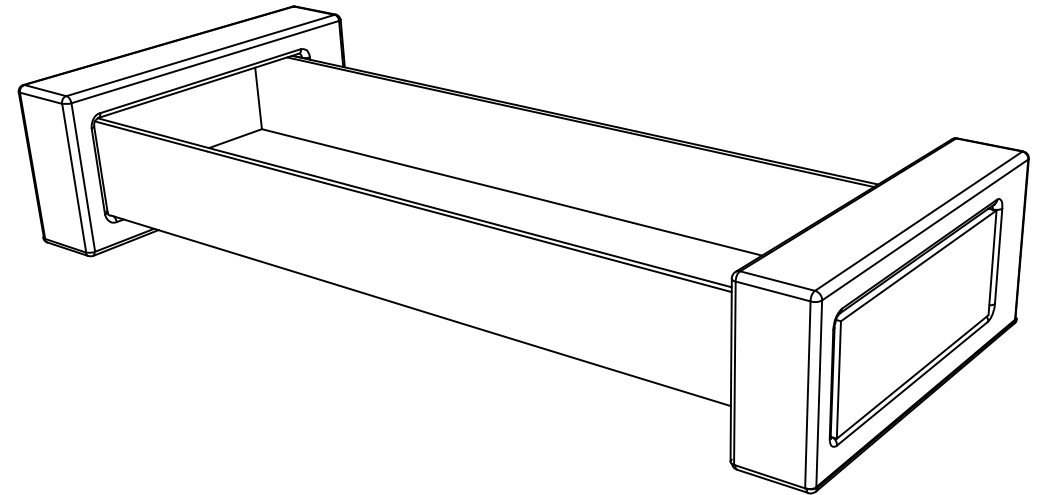

GSG

CERAMIC DESIGN

Lavabo appoggio o sospeso Glass cm 120
 in vetro su coppia di mensole in ceramica
 Glass countertop or wall hung Washbasin
 cm 120 in glass on ceramic shelves

LEFT

Designation Lavabo appoggio o sospeso Glass cm 120 in vetro su coppia di mensole in ceramica Glass countertop or wall hung Washbasin cm 120 in glass on ceramic shelves	
Scale 1:10	This drawing including the respected data may neither be duplicated nor modified nor altered without the consent of GSG Ceramic Design. The use of the data/technical drawings take place at users own risk and under exclusion of any liability of GSG Ceramic Design. The dimensions are not binding; products are subject to changes. Measurement shown may be subjected to small variations or are indicative.
cod. GLLAME120	