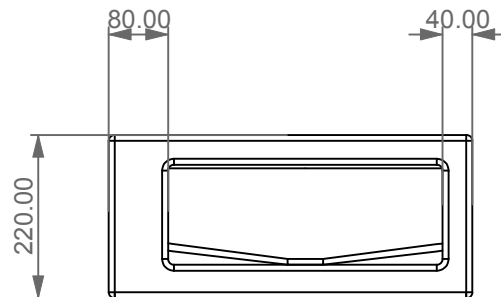

GSG

CERAMIC DESIGN

Lavabo appoggio o sospeso Glass cm 120
 in vetro su coppia di mensole in ceramica
 Glass countertop or wall hung Washbasin
 cm 120 in glass on ceramic shelves

LEFT

Designation Lavabo appoggio o sospeso Glass cm 120 in vetro su coppia di mensole in ceramica Glass countertop or wall hung Washbasin cm 120 in glass on ceramic shelves	
Scale 1:10	This drawing including the respected data may neither be duplicated nor modified nor altered without the consent of GSG Ceramic Design. The use of the data/technical drawings take place at users own risk and under exclusion of any liability of GSG Ceramic Design. The dimensions are not binding; products are subject to changes. Measurement shown may be subjected to small variations or are indicative.
cod. GLLAME120	