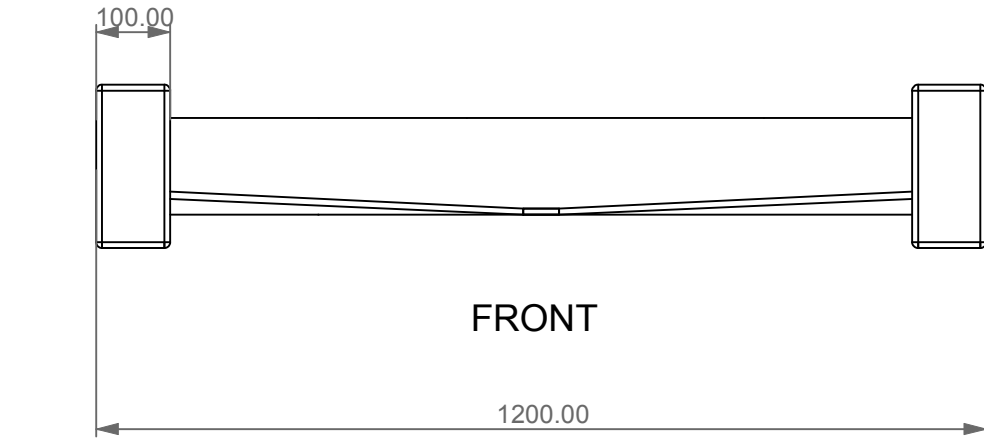

GSG

CERAMIC DESIGN

Lavabo appoggio o sospeso Glass cm 120
 in vetro su coppia di mensole in ceramica
 Glass countertop or wall hung Washbasin
 cm 120 in glass on ceramic shelves

LEFT

Designation Lavabo appoggio o sospeso Glass cm 120 in vetro su coppia di mensole in ceramica Glass countertop or wall hung Washbasin cm 120 in glass on ceramic shelves	
Scale 1:10	This drawing including the respected data may neither be duplicated nor modified nor altered without the consent of GSG Ceramic Design. The use of the data/technical drawings take place at users own risk and under exclusion of any liability of GSG Ceramic Design. The dimensions are not binding; products are subject to changes. Measurement shown may be subjected to small variations or are indicative.
cod. GLLAME120	