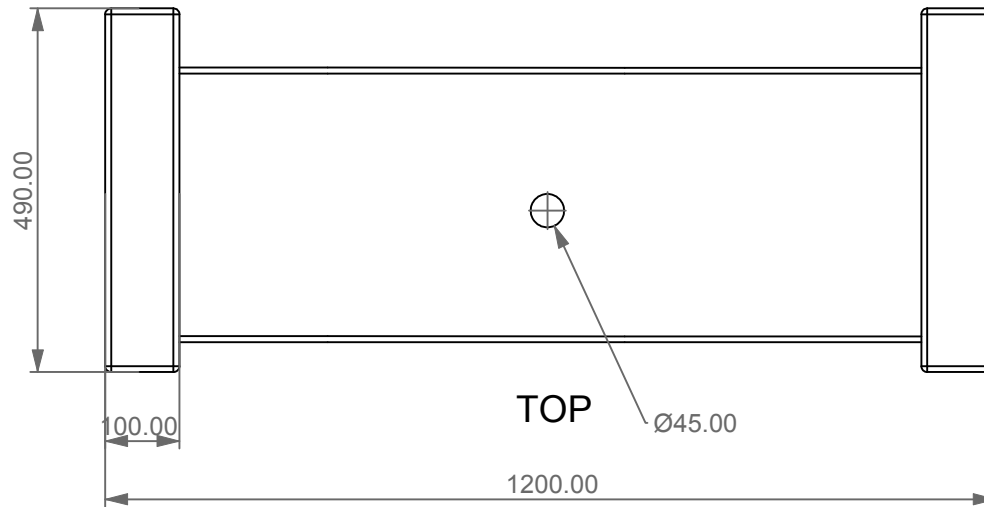

GSG

CERAMIC DESIGN

Lavabo appoggio o sospeso Glass cm 120
 in vetro su coppia di mensole in ceramica
 Glass countertop or wall hung Washbasin
 cm 120 in glass on ceramic shelves

LEFT

Designation Lavabo appoggio o sospeso Glass cm 120 in vetro su coppia di mensole in ceramica Glass countertop or wall hung Washbasin cm 120 in glass on ceramic shelves	
Scale 1:10	This drawing including the respected data may neither be duplicated nor modified nor altered without the consent of GSG Ceramic Design. The use of the data/technical drawings take place at users own risk and under exclusion of any liability of GSG Ceramic Design. The dimensions are not binding; products are subject to changes. Measurement shown may be subjected to small variations or are indicative.
cod. GLLAME120	