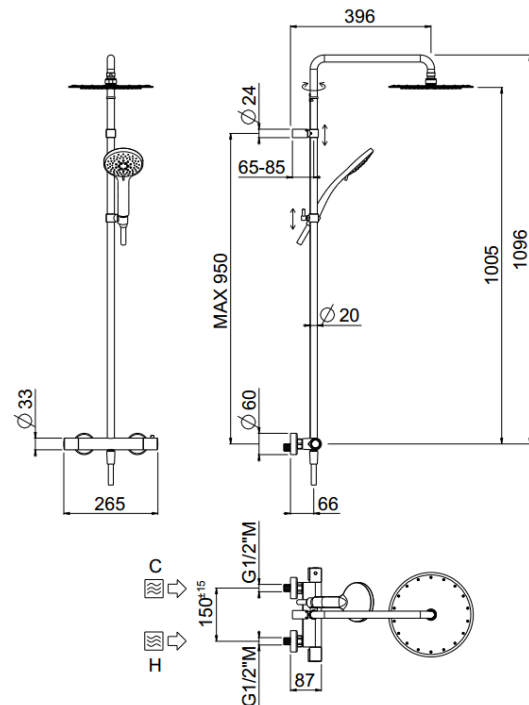

Rigoletto

Rigoletto MySlim inspectable shower head
00-1905-N-CR

TECHNICAL INFORMATION

Bridge shower column including exposed thermostatic mixer with diverter and brass handles, turning bar with adjustable mounting. Round ultra-thin shower head, Ø240, non-liming, inspectable and serviceable in chromed stainless steel. 3 jets non-liming shower in ABS. Smooth double anti-torsion PVC flexible hose, cm 150. **CHROME**

Flow rate:
x rubinetto

PICTURE

SPARE PARTS

ORIC031
T°

ORIC032
2 vie / ways

FEATURES

rain jet

central jet

side jet

double anti-torsion

adjustable column

inspectable round

TECHNICAL DRAWING

FINISHINGS