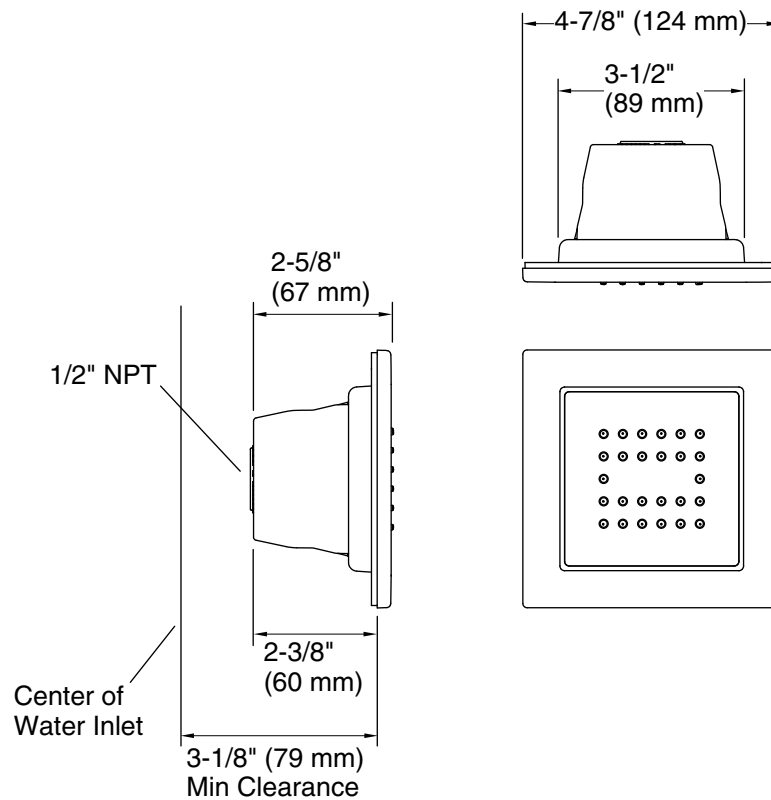

### Features

- 1/2" NPT connections.
- 2.5 gallons (9.5 L) per minute maximum flow rate at 80 psi (552kPA)
- Available as a 54-nozzle with soothing spray [K-8002] or a 22-nozzle with stimulating spray [K-8003]
- Low profile design complements any décor.
- Fully adjustable, pivoting MasterClean™ sprayface.

#### Technical Information

All product dimensions are nominal.