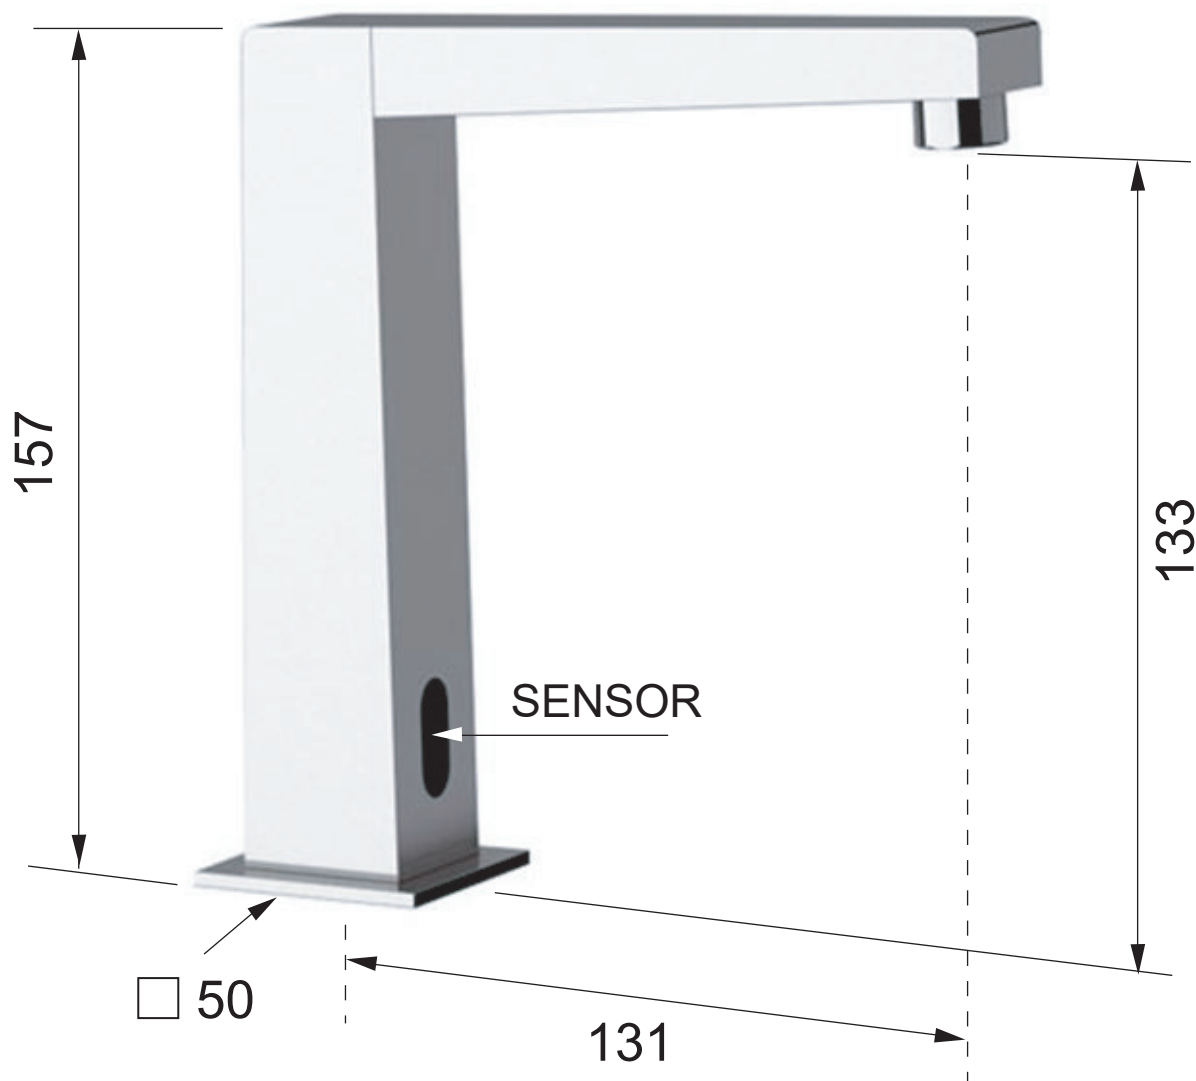

DANIEL

SCHEDA TECNICA TECHNICAL FEATURES

ART. COD.

SEN30016

MATERIALI / MATERIALS

OTTONE CROMATO / CHROME PLATED BRASS

CROMATURA / CHROME PLATING

UNI EN 248