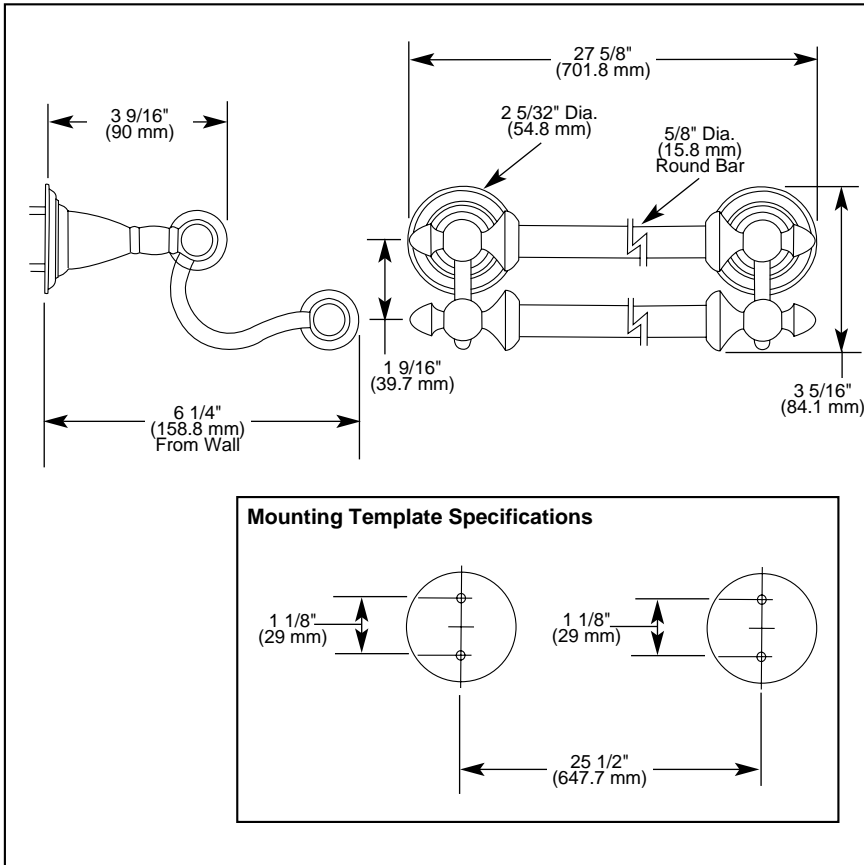

DELTA[®]

ACCESSORIES

- Victorian[®] Series
- 24" Double Towel Bar

Submitted Model No.: _____

Specific Features: _____

STANDARD SPECIFICATIONS:

- Wood blocking is preferable behind all wall surfaces. If wood blocking is not available, the following fasteners are suggested: Tile/Masonry-Plastic or lead Anchors Plaster/drywall-Toggle bolts.
- Mounting hardware and mounting template included with product.