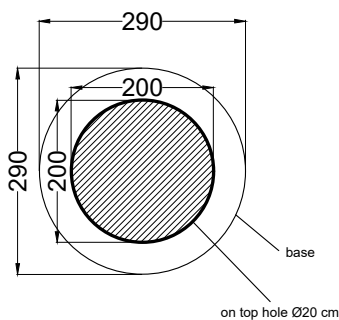

ATTENZIONE:
Superfici, pesi e misure riportate possono presentare leggere differenze rispetto ai pezzi reali, in considerazione e accordo delle caratteristiche di tolleranza intrinseche del materiale ceramico e del suo processo produttivo. L'azienda si riserva di cambiare schede tecniche e caratteristiche di funzionamento degli articoli in ogni momento e senza necessità di preavviso.

ATTENTION:
Surfaces, weights and dimensions can show some little differences compared to the real item, following typical intrinsic characteristics of ceramics material and production. The company reserves the right to change any technical specifications/ dimension and/or operating characteristics of the products at any time and without giving notice.