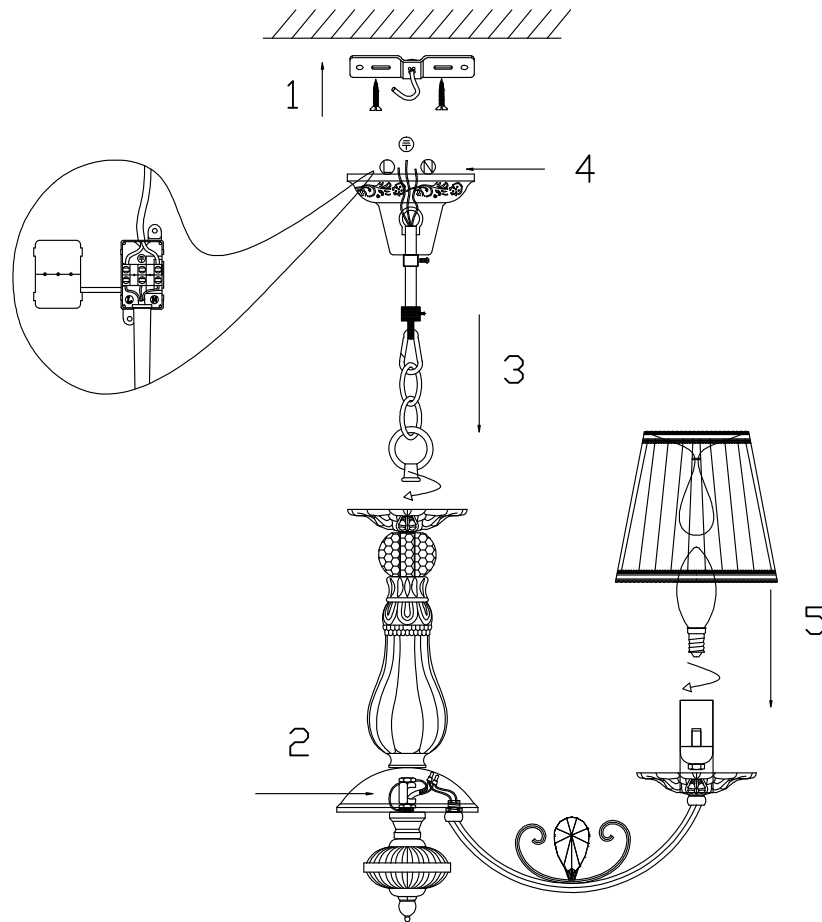

FREYA
TRADITION OF QUALITY

INSTRUCTION

MODEL: FR2307-PL-06-WG
CHANDELIER

6 X E14 (40W)

FREYA-LIGHT.COM