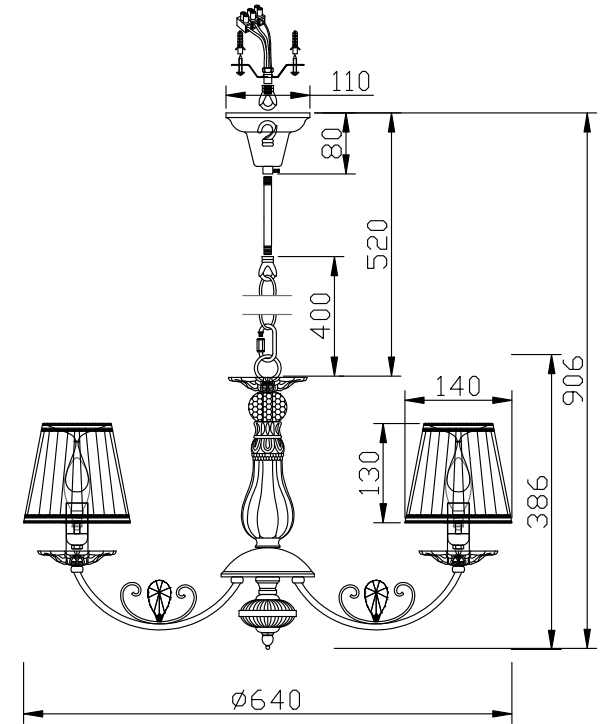

FREYA
TRADITION OF QUALITY

INSTRUCTION

MODEL: FR2307-PL-06-WG
CHANDELIER

6 X E14 (40W)

FREYA-LIGHT.COM