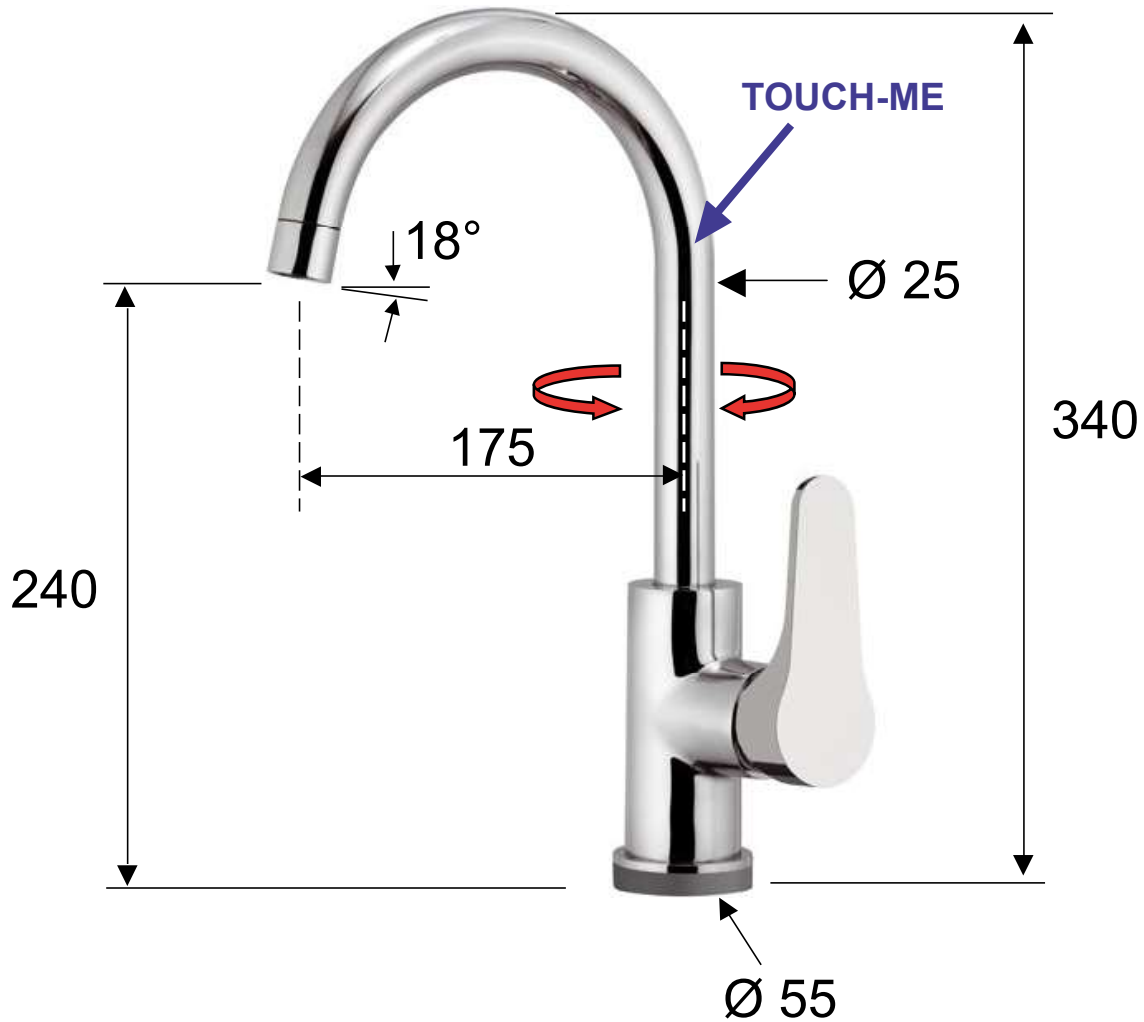

DANIEL

SCHEDA TECNICA TECHNICAL FEATURES

ART. COD.

TAT618

MATERIALI / MATERIALS

OTTONE CROMATO / CHROME PLATED BRASS

CROMATURA / CHROME PLATING

UNI EN 248