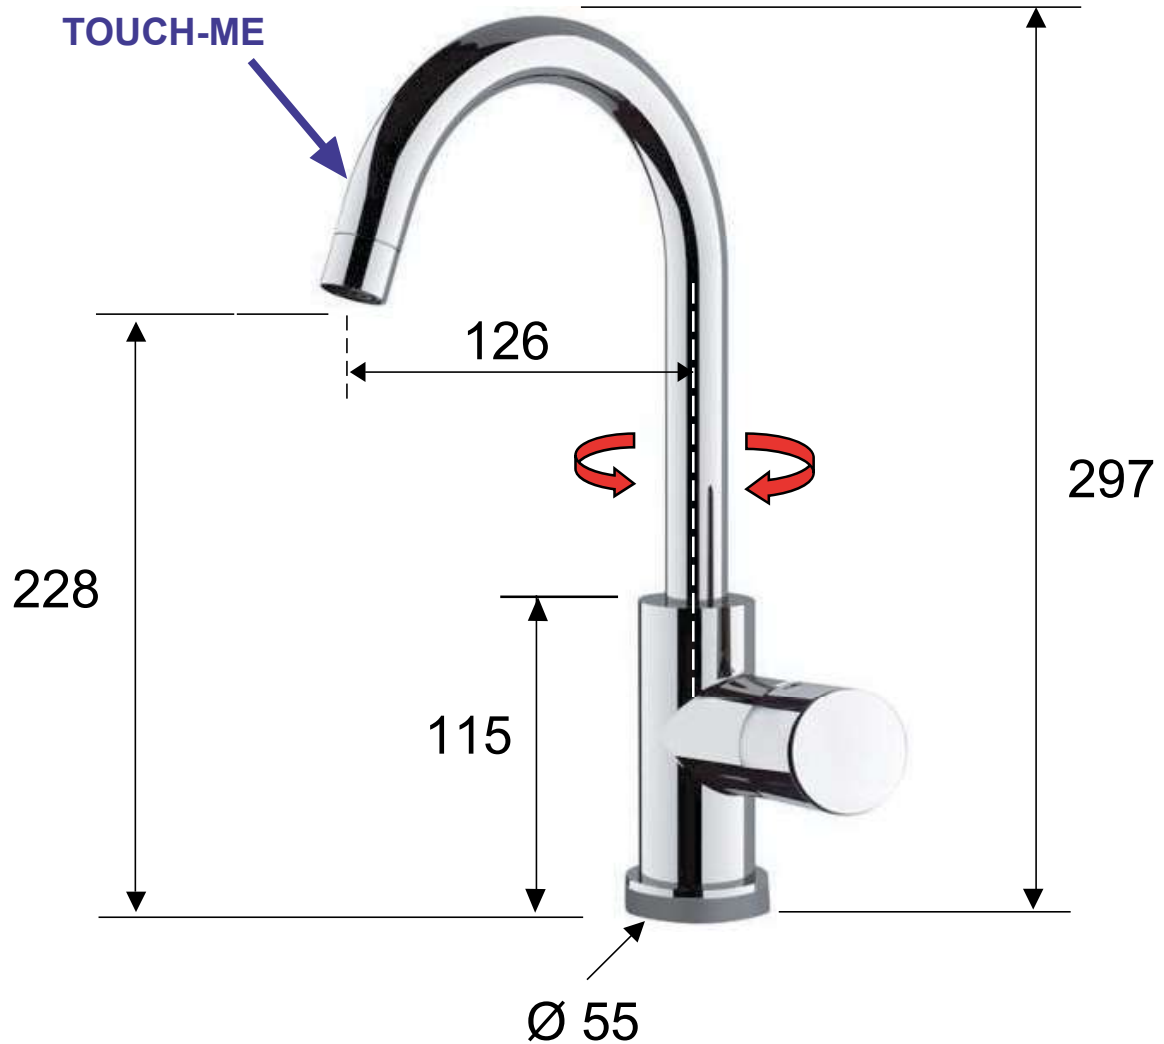

DANIEL

SCHEDA TECNICA TECHNICAL FEATURES

ART. COD.

FUT618C

MATERIALI / MATERIALS

OTTONE CROMATO / CHROME PLATED BRASS

CROMATURA / CHROME PLATING

UNI EN 248