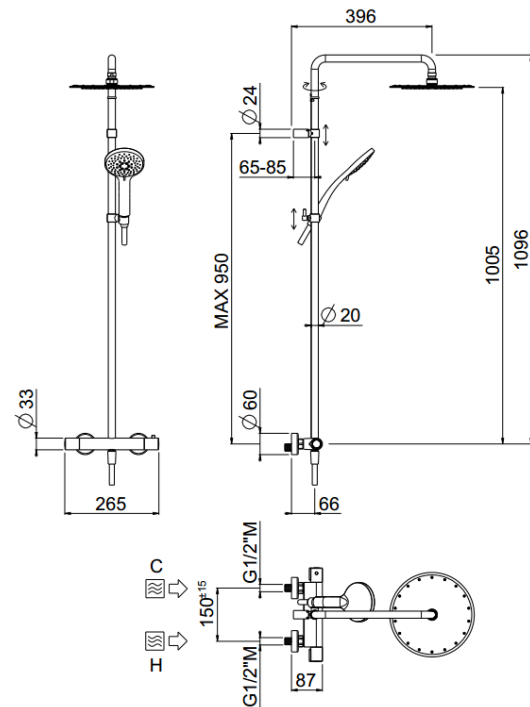

Rigoletto

Rigoletto MySlim inspectable shower head
01-1805-N-CR

TECHNICAL INFORMATION

Bridge shower column including exposed mixer with diverter, turning bar with adjustable mounting. Round ultra-thin shower head, Ø240, non-liming, inspectable and serviceable in chromed stainless steel. 3 jets non-liming shower in ABS. Smooth double anti-torsion PVC flexible hose, cm 150. CHROME

Flow rate:
x rubinetto

PICTURE

SPARE PARTS

ORIC035
T°

ORIC032
2 vie / ways

FEATURES

rain jet

central jet

side jet

double anti-torsion

adjustable column

inspectable round

TECHNICAL DRAWING

FINISHINGS