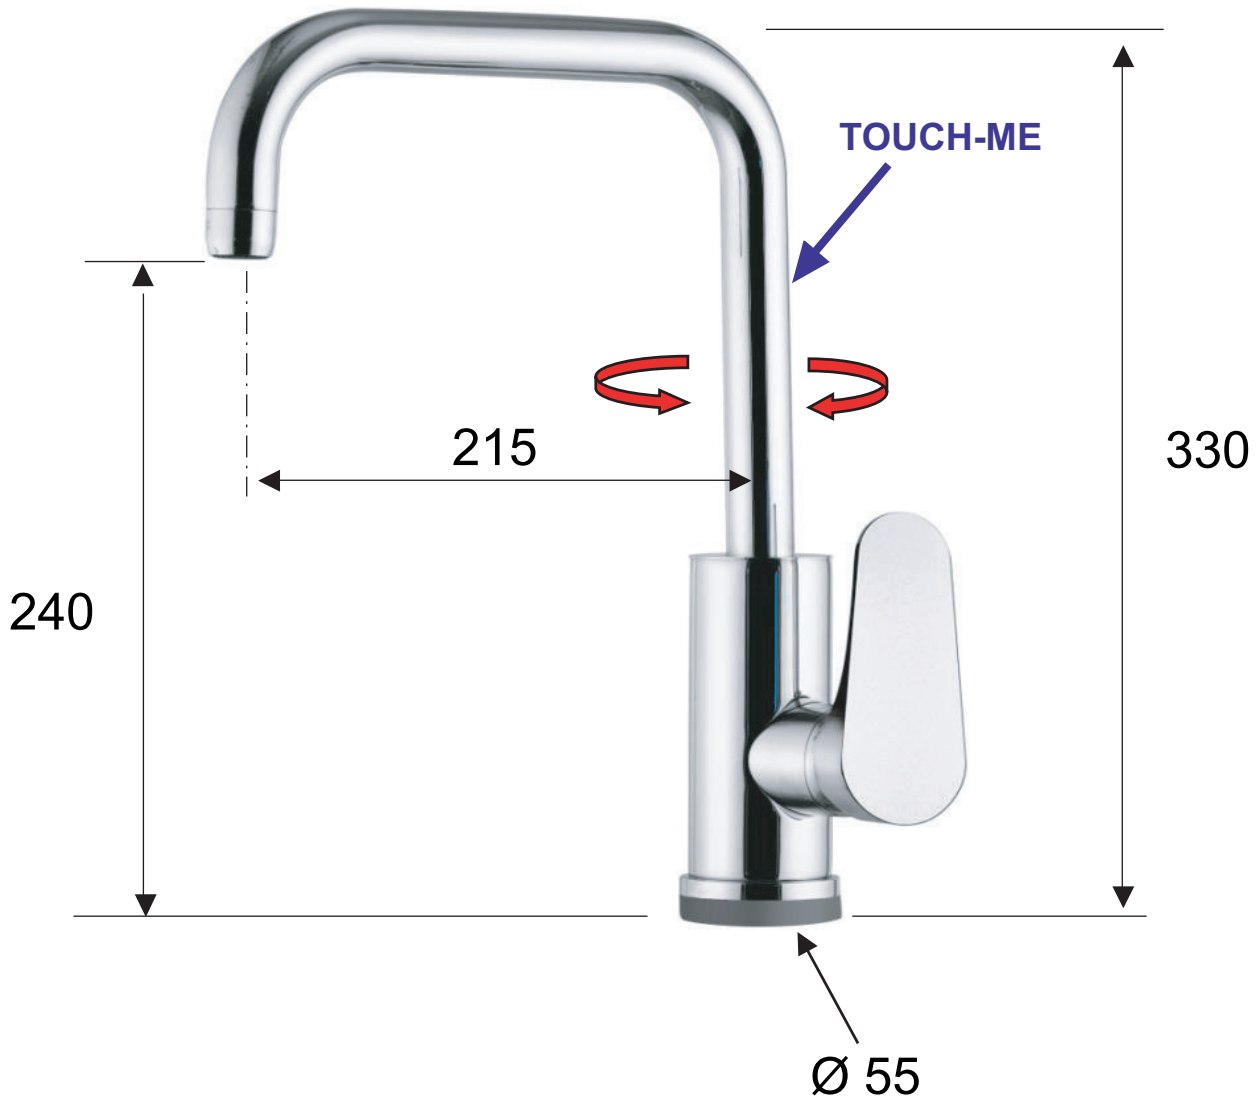

DANIEL

SCHEDA TECNICA TECHNICAL FEATURES

ART. COD.

OMT618U

MATERIALI / MATERIALS

OTTONE CROMATO / CHROME PLATED BRASS

CROMATURA / CHROME PLATING

UNI EN 248