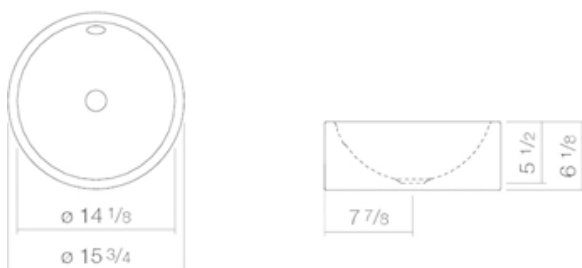

A[~]form

Technical data sheet

Sit-on basins

AB.K400.2

Article number: 3002200000

Design partner: sieger design

Features

Description	AB.K400.2
Article number	3002200000
Standard colour	White
Special surfaces	White easy-clean (XXXX XXX 400) White antibacterial (XXXX XXX 401)
Construction	without faucet hole, with overflow
Special versions	without overflow, special- or matt colour
Dimensions	15 3/4" ø x 6 1/8"
Material	Glazed steel
Net weight	9.26 lbs
Installation	for installation on counter tops
Accessoires	Bottle trap SI.2, Bottle trap SI.3, Drain valve VT.1
Faucet information	Optimum point of impact approx. 4 3/8 – 5 1/2" from rear edge of basin.

Faucets with a vertical outlet and an aerator provide the optimum flow of water onto the surface below (angle of impact: 90°).

Text for invitation to tender

Sit-on basin, round, 15 3/4" ø, height 6 1/8", glazed, without faucet hole, with overflow, including installation kit and overflow set