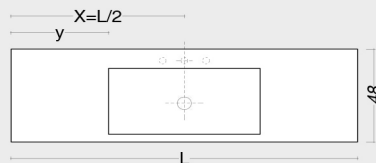

LAB is a line of made-to-measure vanities equipped with wall-mounting brackets available in height 30 and 45 cm. The console with integrated washbasin is only in Corian, whereas the open racks are in thermo-treated wood, Corian and lacquered wood. The sliding door is optional and is available in length 60 and 80 cm.

configurazioni / configurations

lavabo singolo 70x32 cm
single washbasin 70x32 cm

lavabo doppio 50x30 cm
double washbasin 50x30 cm

LAB30 / lab30

LAB45 / lab45

LAB30 / lab30

LAB45 / lab45

posizione lavabo / washbasin position

SX- DX / left - right side
Y min = 15 cm

centrale / central
Y min = 15 cm

doppio / double
Y min = 15 cm