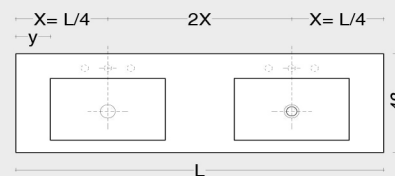

LAB is a line of made-to-measure vanities equipped with wall-mounting brackets available in height 30 and 45 cm. The console with integrated washbasin is only in Corian, whereas the open racks are in thermo-treated wood, Corian and lacquered wood. The sliding door is optional and is available in length 60 and 80 cm.

configurazioni / configurations

lavabo singolo 70x32 cm
single washbasin 70x32 cm

lavabo doppio 50x30 cm
double washbasin 50x30 cm

LAB30 / lab30

LAB45 / lab45

LAB30 / lab30

LAB45 / lab45

posizione lavabo / washbasin position

SX- DX / left - right side
Y min = 15 cm

centrale / central
Y min = 15 cm

doppio / double
Y min = 15 cm