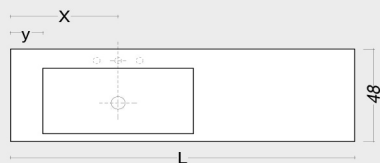

LAB is a line of made-to-measure vanities equipped with wall-mounting brackets available in height 30 and 45 cm. The console with integrated washbasin is only in Corian, whereas the open racks are in thermo-treated wood, Corian and lacquered wood. The sliding door is optional and is available in length 60 and 80 cm.

configurazioni / configurations

lavabo singolo 70x32 cm
single washbasin 70x32 cm

lavabo doppio 50x30 cm
double washbasin 50x30 cm

LAB30 / lab30

LAB45 / lab45

LAB30 / lab30

LAB45 / lab45

posizione lavabo / washbasin position

SX- DX / left - right side
Y min = 15 cm

centrale / central
Y min = 15 cm

doppio / double
Y min = 15 cm