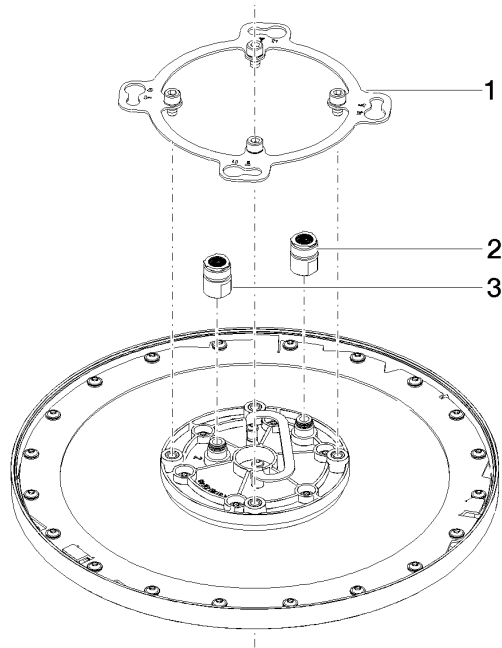

**Required miscellaneous**

**Concealed ceiling installation box for recessed ceiling installation -** 35 033 970 90

- recess depth 137mm
- 2x female thread 1/2" outlet
- concealed rough parts
- flush-mounted installation box Ø 360 mm RAL 9003 signal white

28 033 970

mm [inches]

Flow rate chart

Codes & Standards

DIN 4109

ISO 3822

Scottish Water  
Byelaws

UK Water Supply  
Regulations

Ü-Zeichen

Rain shower for recessed ceiling installation 300 mm - Platinum

---

TARA

28 033 970

Certificates

---

LGA\_38

WRAS\_240502

28 033 970

Product version from 5/1/2022

Rain shower for recessed ceiling installation 300 mm - Platinum

TARA

28 033 970

**Spare parts list**

**Product version from 5/1/2022**