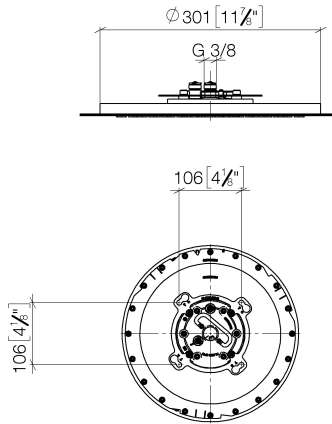

**Rain shower for recessed ceiling installation 300 mm - Platinum**

TARA

28 033 970

Fits: TARA, LISSÉ, VAIA, META

- rain shower Ø 300 mm
- PURE RAIN, max. flow rate 12 l/min (at 3 bar)
- PURIFY RAIN, max. flow rate 6 l/min (at 3 bar)
- min. recess depth 137 mm
- with anti-scale system
- For simultaneous control of the jet types, we recommend the xTool thermostat module
- Not suitable for use in a steam room.
- WRAS 240502006

**Required miscellaneous**

**Concealed ceiling installation box for recessed ceiling installation -** 35 033 970 90

- recess depth 137mm
- 2x female thread 1/2" outlet
- concealed rough parts
- flush-mounted installation box Ø 360 mm RAL 9003 signal white

28 033 970

mm [inches]

Flow rate chart

Codes & Standards

DIN 4109

ISO 3822

Scottish Water  
Byelaws

UK Water Supply  
Regulations

No.	Item Number	Name	Quantity used	Delivery time
	90 17 20 262 00 90	flange	3	2