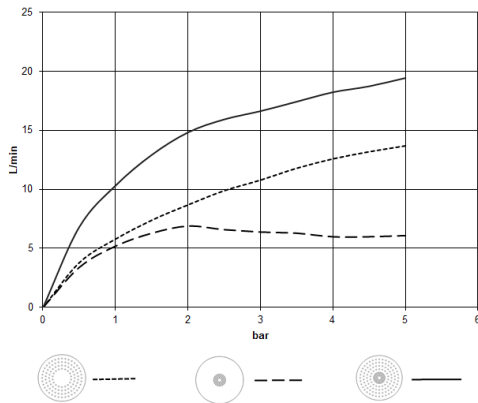

**Required miscellaneous**

**Concealed ceiling installation box for recessed ceiling installation -** 35 033 970 90

- recess depth 137mm
- 2x female thread 1/2" outlet
- concealed rough parts
- flush-mounted installation box Ø 360 mm RAL 9003 signal white

28 033 970

mm [inches]

Flow rate chart

Codes & Standards

DIN 4109

ISO 3822

Scottish Water  
Byelaws

UK Water Supply  
Regulations