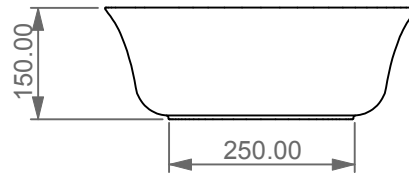

Lavabo Flut Quadro bordo fino, cm 42.
 Flut Washbasin Square cm 42 thin edge.

FRONT

LEFT

TOP

SECTION

Designation Lavabo Flut Quadro bordo fino, cm 42. Flut Washbasin Square cm 42 thin edge.	
Scale 1:10	This drawing including the respectedata may neither be duplicated nor modified nor altered without the consent of GSG Ceramic Design. The use of the data/technical drawings take place at users own risk and under exclusion of any liability of GSG Ceramic Design. The dimensions are not binding; products are subject to changes. Measurement shown may be subjected to small variations or are indicative.
cod. FLLAVFSQU42	

Guida all'installazione dei lavabi d'appoggio centro-piano.

Serie: EASY - ZENITH - LIKE - TOUCH - BOX - TIME - RING - FLUT

Installation guide for free standing countertop washbasins.

Series: EASY - ZENITH - LIKE - TOUCH - BOX - TIME - RING - FLUT