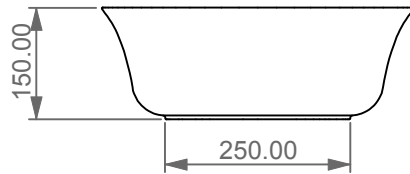

Lavabo Flut Quadro bordo fino, cm 42.
 Flut Washbasin Square cm 42 thin edge.

FRONT

LEFT

TOP

SECTION

Designation Lavabo Flut Quadro bordo fino, cm 42. Flut Washbasin Square cm 42 thin edge.	
Scale 1:10	This drawing including the respectedata may neither be duplicated nor modified nor altered without the consent of GSG Ceramic Design. The use of the data/technical drawings take place at users own risk and under exclusion of any liability of GSG Ceramic Design. The dimensions are not binding; products are subject to changes. Measurement shown may be subjected to small variations or are indicative.
cod. FLLAVFSQU42	

Guida all'installazione dei lavabi d'appoggio centro-piano.

Serie: EASY - ZENITH - LIKE - TOUCH - BOX - TIME - RING - FLUT

Installation guide for free standing countertop washbasins.

Series: EASY - ZENITH - LIKE - TOUCH - BOX - TIME - RING - FLUT