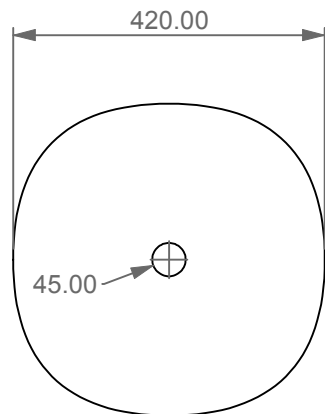

Lavabo Flut Quadro bordo fino, cm 42.
 Flut Washbasin Square cm 42 thin edge.

FRONT

LEFT

TOP

SECTION

Designation Lavabo Flut Quadro bordo fino, cm 42. Flut Washbasin Square cm 42 thin edge.	
Scale 1:10	This drawing including the respectedata may neither be duplicated nor modified nor altered without the consent of GSG Ceramic Design. The use of the data/technical drawings take place at users own risk and under exclusion of any liability of GSG Ceramic Design. The dimensions are not binding; products are subject to changes. Measurement shown may be subjected to small variations or are indicative.
cod. FLLAVFSQU42	

Guida all'installazione dei lavabi d'appoggio centro-piano.

Serie: EASY - ZENITH - LIKE - TOUCH - BOX - TIME - RING - FLUT

Installation guide for free standing countertop washbasins.

Series: EASY - ZENITH - LIKE - TOUCH - BOX - TIME - RING - FLUT