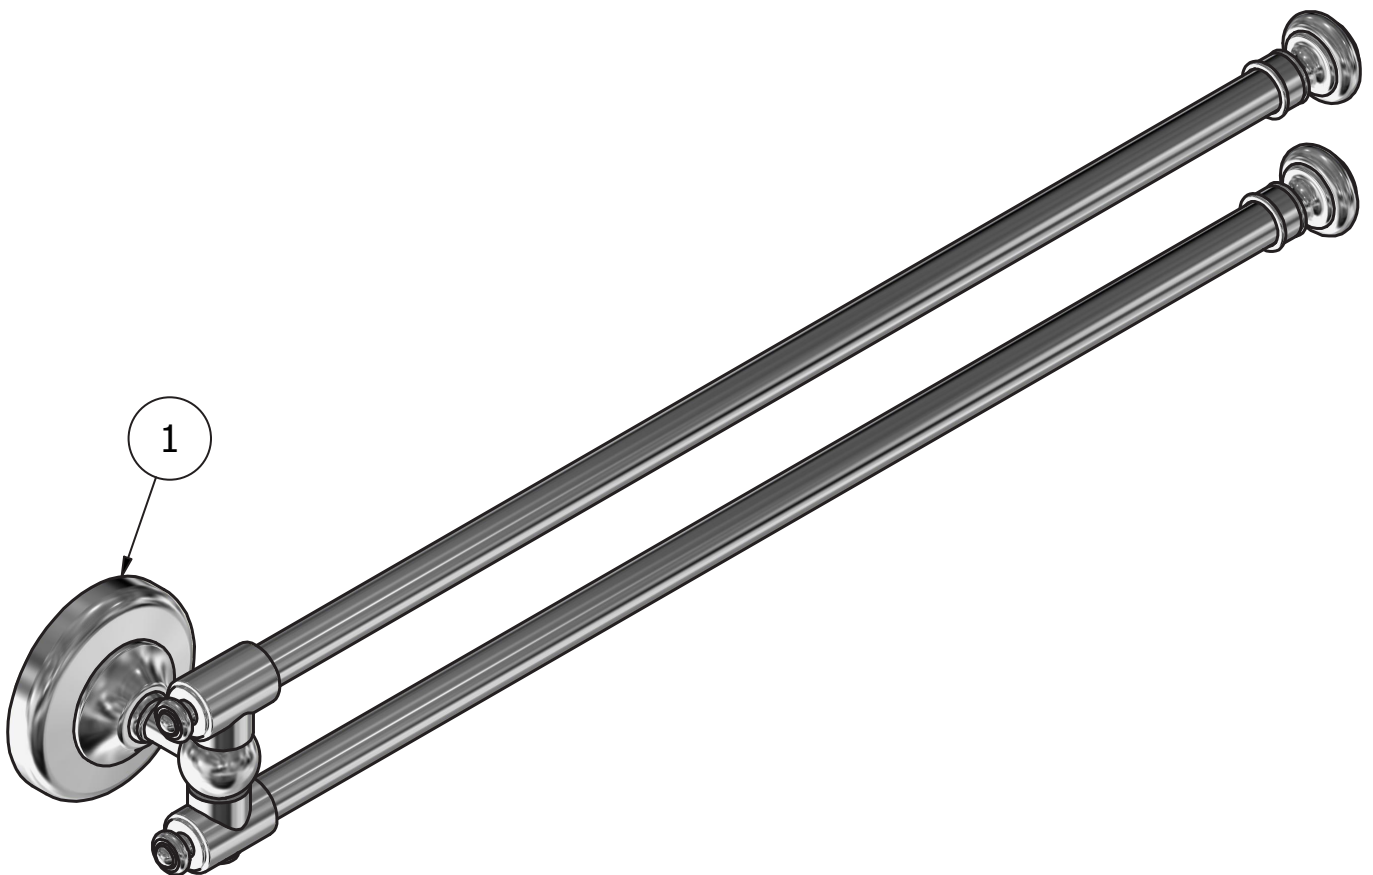

Collection

Hermes

Article

HR005

Description

Swiveable Towel holder

Box Dimensions

440x60x60 mm

Production

Main body is a machined from a solid pieces

Material

BRASS
According to CuZn39Pb3 (CW614N)
Max Lead content: 2.5%

WE ARE **IB**

ELENCO PARTI			
ELEMENTO	CODICE	DESCRIZIONE	QTÀ
1	AQ0013314	Porta salviette snodo Hermes	1