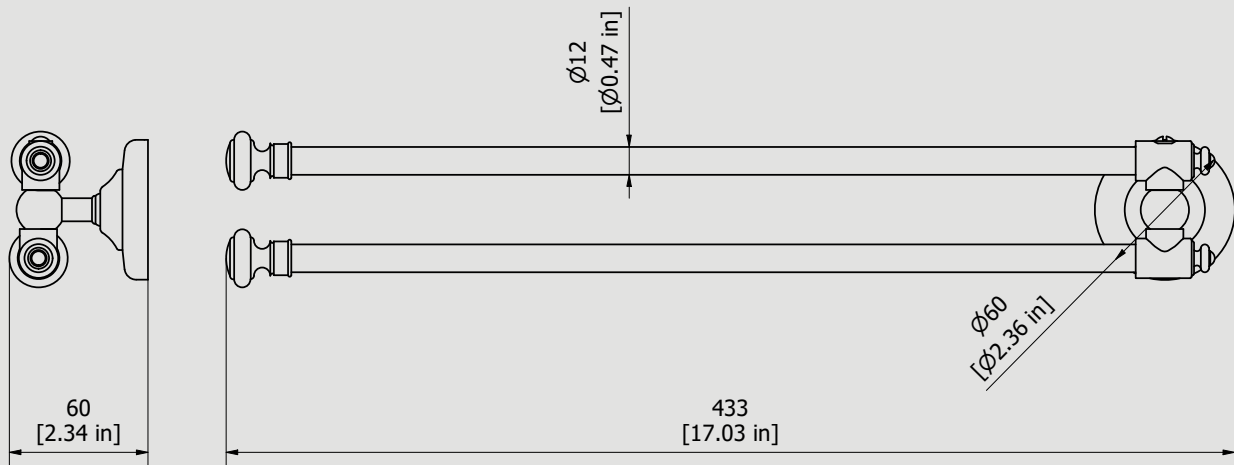

Collection

Hermes

Article

HR005

Description

Swiveable Towel holder

Box Dimensions

440x60x60 mm

Weight

0.5 kg

Finishes

- **CC**
CHROME
- **CF**
BLACK CHROME
- **OO**
GOLD
- **BB**
ANTIQUÉ BRONZE
- **SS**
BRUSHED NICKEL
- **CS**
BRUSHED BLACK CHROME
- **BO**
MATT WHITE
- **NP**
MATT BLACK
- **IS**
BRUSHED PALE GOLD
- **OS**
BRUSHED GOLD
- **II**
PALE GOLD
- **RR**
ANTIQUÉ COPPER
- **RS**
ROSE GOLD
- **ON**
NATURAL BRASS
- **SR**
BRUSHED ROSE GOLD
- **PL**
PLATINUM

Dimensions

Cartridge

Hoses

Aerator

Flow Rate (+/-10%)

1 BAR

2 BAR

3 BAR

Production

Main body is a machined from a solid pieces

Material

BRASS
According to CuZn39Pb3 (CW614N)
Max Lead content: 2.5%

WE ARE **IB**

ELENCO PARTI			
ELEMENTO	CODICE	DESCRIZIONE	QTÀ
1	AQ0013314	Porta salviette snodo Hermes	1