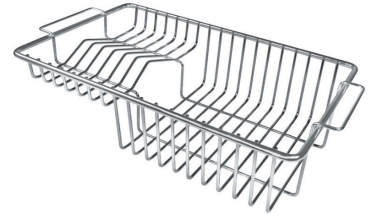

TECHNICAL DATA

Cut out size
Dimensioni per foratura top

OPTIONAL ACCESSORIES

Cestello inox 8612 000

Glass chopping board 8631 300

HPDE Chopping board 8657 001

HPDE Twin chopping board 8644 101

Iroko-wood chopping board with stainless steel colander 8644 042

Iroko-wood sliding chopping board 8644 041

Iroko-wood twin chopping board 8644 004

Stainless steel colander 8154 000

Stainless steel plate rack 8100 154

Stainless steel plate rack 8100 303

White basket 8612 100

White bowl 8153 100

Graters kit with ring-holder and food collection tray 8159 101

Stainless steel perforated tray 8151 000

Stainless steel plate rack 8100 201

WARNING:

The accessories 8159101, 8100303,8151000 are only usable in combination with 8644101