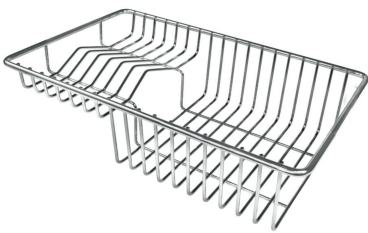

TECHNICAL DATA

Cut out size
Dimensioni per foratura top

OPTIONAL ACCESSORIES

Cestello inox 8612 000

Glass chopping board 8631 300

HPDE Chopping board 8657 001

HPDE Twin chopping board 8644 101

Iroko-wood chopping board with stainless steel colander 8644 042

Iroko-wood sliding chopping board 8644 041

Iroko-wood twin chopping board 8644 004

Stainless steel colander 8154 000

Stainless steel plate rack 8100 154

Stainless steel plate rack 8100 303

White basket 8612 100

White bowl 8153 100

Graters kit with ring-holder and food collection tray 8159 101

Stainless steel perforated tray 8151 000

Stainless steel plate rack 8100 201

WARNING:

The accessories 8159101, 8100303,8151000 are only usable in combination with 8644101