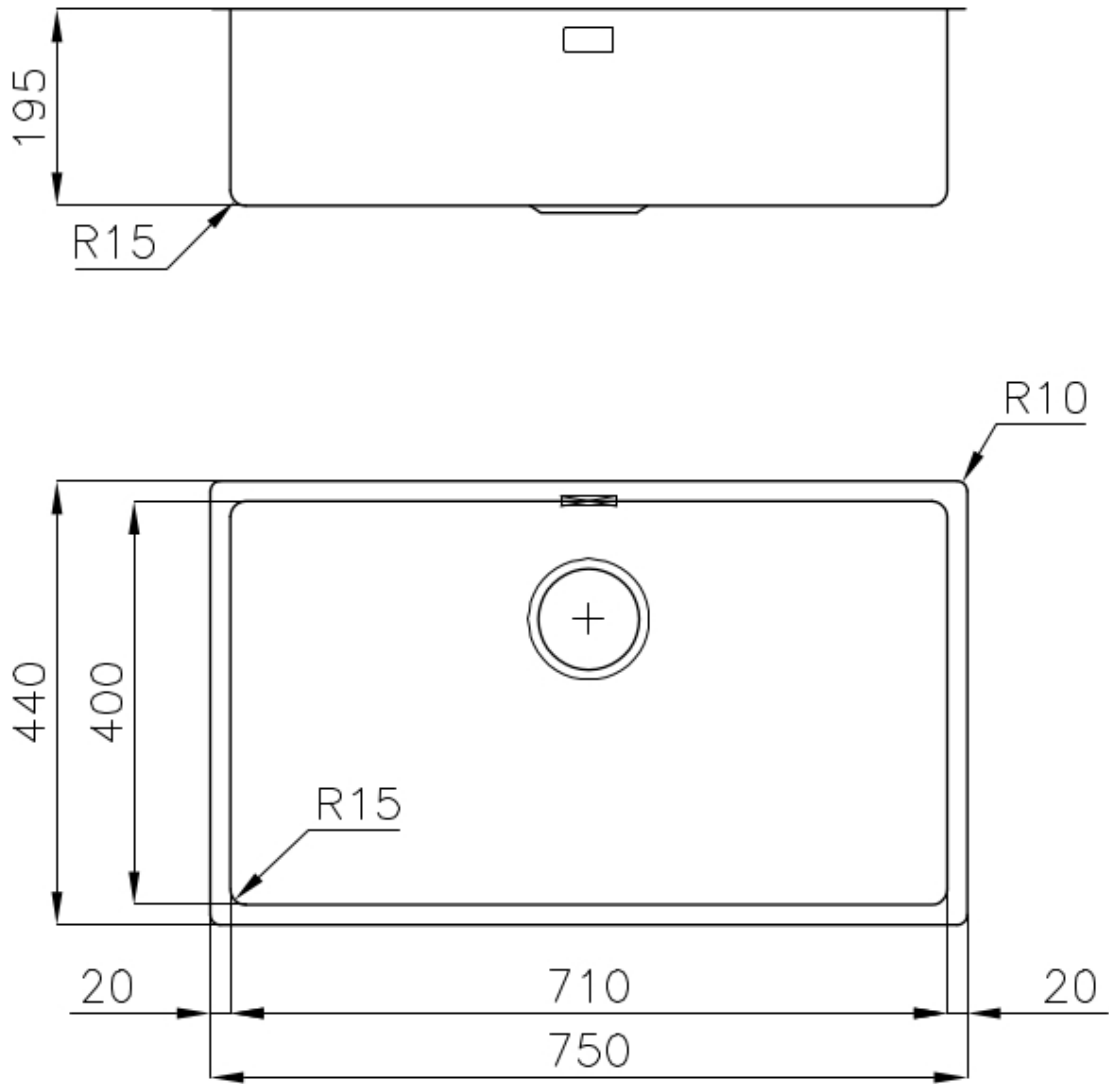

Base 80 cm

Edge/Installation Type Undermount

Dimensions 750x440 mm

Standard fittings Fixing hooks, gasket, drain, overflow and siphon, boxed packing

Mixer holes No standard holes

| | |
|-----------------|---|
| Built-in hole | View technical data sheet (for all Flush-mount / Top-mount models and Under-mount models) |
| Drainer | No |
| Width | 75 cm |
| Bowl dimension | 710x400mm |
| Number of bowls | 1 bowl |
| Waste fitting | 3,5" drain |

TECHNICAL DATA

Cut out size
Dimensioni per foratura top

OPTIONAL ACCESSORIES

Cestello inox 8612 000

Glass chopping board 8631 300

HPDE Chopping board 8657 001

HPDE Twin chopping board 8644 101

Iroko-wood chopping board with stainless steel colander 8644 042