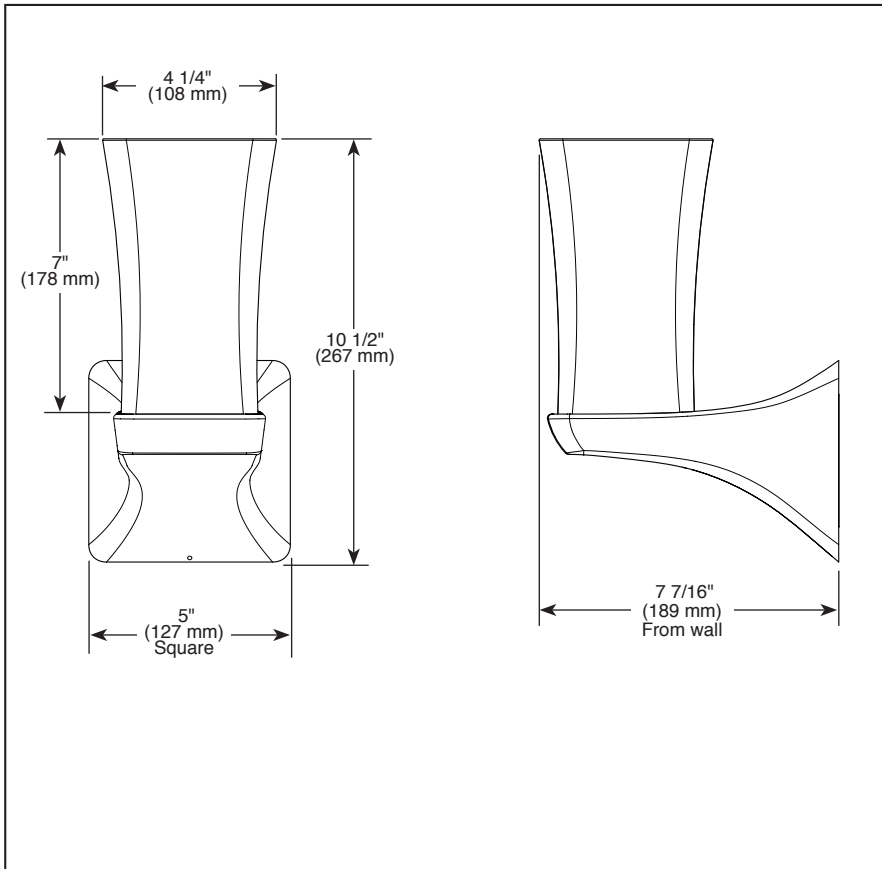

## ACCESSORIES

- Tesla™ Bath Collection
- Single Wall Sconce

### STANDARD SPECIFICATIONS:

- Mounting hardware and mounting instructions included with product.
- Glass shade is satin etched.
- UL approved up to 60 watts.
- Uses C7 60 watt max. bulb in top outlet.
- Mounts on standard electrical box.