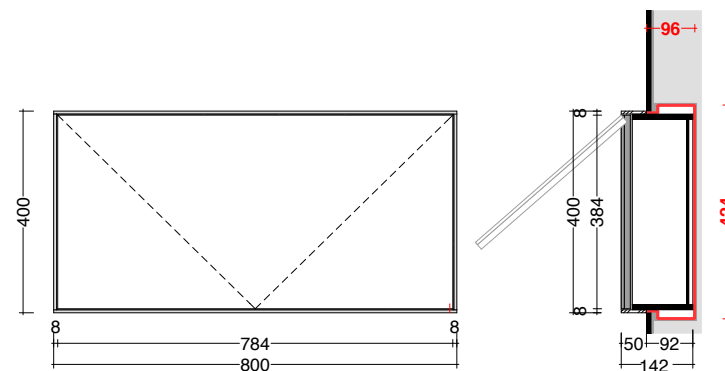

wall in/out - cm120_

orizzontale
horizontal
horizontal
horizontal

corian / vetro / specchio
glass / mirror
cristal / espejo
Glas / Spiegel

cassaforma
formwork
encofrado
Gehäuse

scheda tecnica
technical datasheet
tarjeta técnica
technisches Datenblatt

U.WOR.040.080._

U.WCS.040.080.00