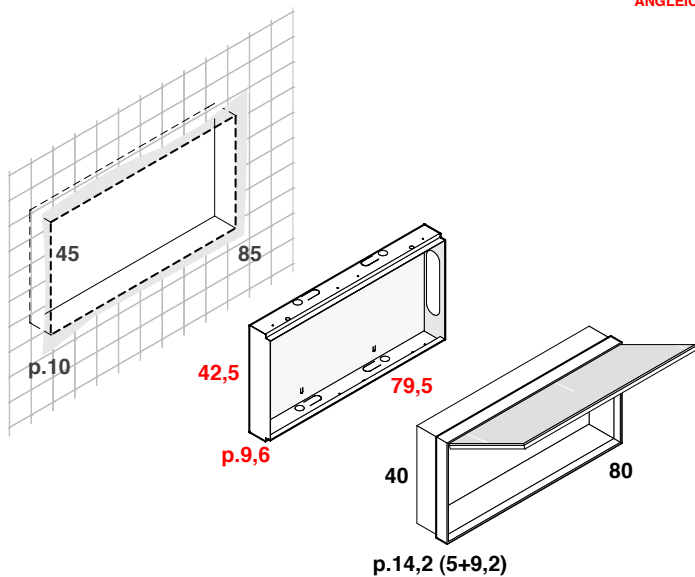

wall in/out - cm120_

orizzontale
horizontal
horizontal
horizontal

corian / vetro / specchio
glass / mirror
cristal / espejo
Glas / Spiegel

cassaforma
formwork
encofrado
Gehäuse

scheda tecnica
technical datasheet
tarjeta técnica
technisches Datenblatt

U.WOR.040.080._

U.WCS.040.080.00