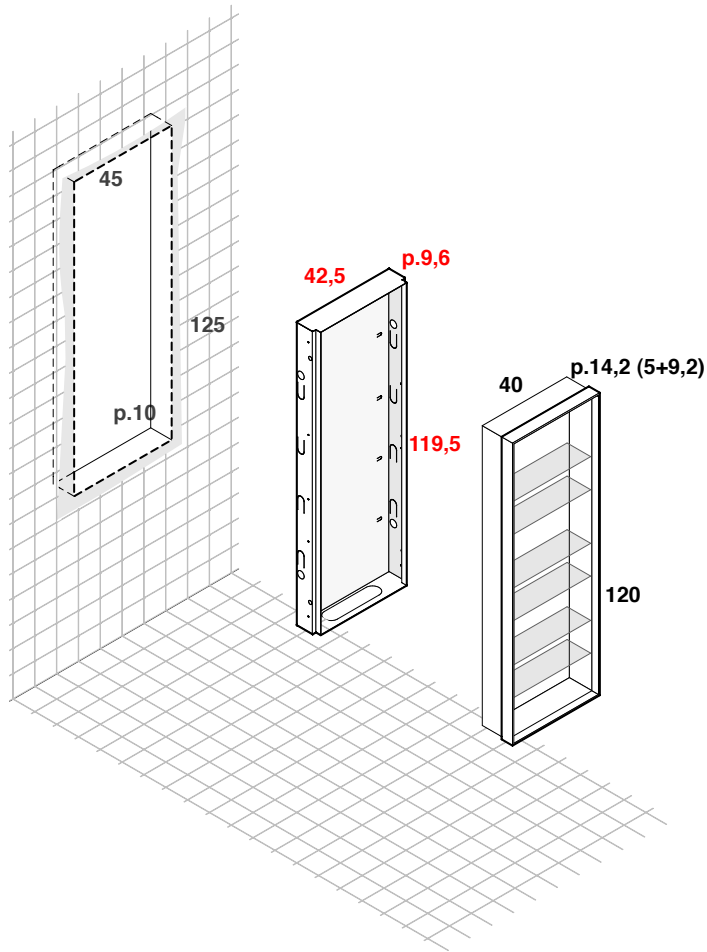

wall in/out - cm120_

verticale
vertical
vertical
vertikal

alluminio
aluminium
aluminio
Aluminium

cassaforma
formwork
encofrado
Gehäuse

scheda tecnica
technical datasheet
tarjeta técnica
technisches Datenblatt

U.WOV.040.120._

U.WCS.040.120.00

contenitore ad incasso
built-in cupboards