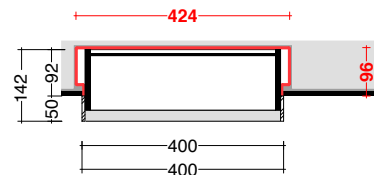

wall in/out - cm120_

verticale
vertical
vertical
vertikal

alluminio
aluminium
aluminio
Aluminium

cassaforma
formwork
encofrado
Gehäuse

scheda tecnica
technical datasheet
tarjeta técnica
technisches Datenblatt

U.WOV.040.120._

U.WCS.040.120.00

contenitore ad incasso
built-in cupboards