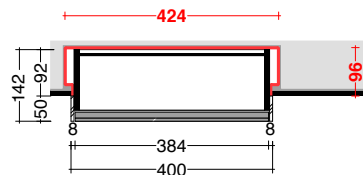

U.WVS.040.160.\_

U.WCS.040.160.00

U.WVD.040.160.\_

contenitore ad incasso  
built-in cupboards

cassaforma  
formwork

ALLINEAMENTO AL RIVESTIMENTO  
FINITO (piastrelle, mosaico marmo intonaco...)

ALIGNMENT TO THE WALL CLADDING  
(tiles, mosaic, marble etc.)