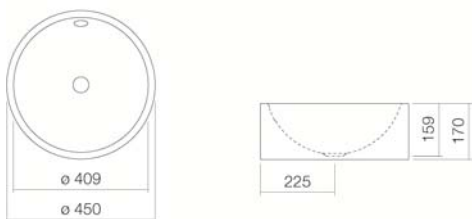

### Features

Description	AB.K450.2
Article number	3006200000
Standard colour	White
Special surfaces	White easy-clean (XXXX XXX 400) White antibacterial (XXXX XXX 401)
Construction	without tap hole, with overflow
Special versions	without overflow, special- or matt colour
Dimensions	ø 450 x 170mm
Material	Glazed steel
Net weight	5,1 kg
Installation	for installation on counter tops
Accessoires	Bottle trap SI.2, Bottle trap SI.3, Drain valve VT.1
Tap fitting information	Optimum point of impact approx. 110 – 170mm from rear edge of basin
<p>Tap fittings with a vertical outlet and aerator provide the optimum flow of water onto the surface below (angle of impact: 90°).</p>	

### Text for invitation to tender

Sit-on basin, round, 450mm ø, height 170mm, glazed, white, without tap hole, with overflow, including fixing set and overflow set

Brand: Alape

Model: AB.K450.2