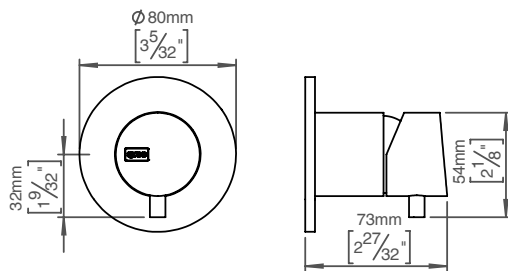

Circle mixer w/o corian pin

Qtoo collection

Product 3 5/32", Ø80mm, satin finish.

Tender text QTOO collection, control for wall mounted mixer rose diameter 3 5/32"-80mm. Manufactured in the highest quality marine grade, AISI 316 stainless steel, protecting against high levels of corrosion. 20 year warranty.

Product specification Spout diameter: Ø80mm - 3 5/32"
Material: Marine grade AISI 316 stainless steel
[20-year warranty \(5 years for coated items\)](#)

Available finishes

Spare parts/ accessories

Mounting <https://dline.com/mounting-instructions/>