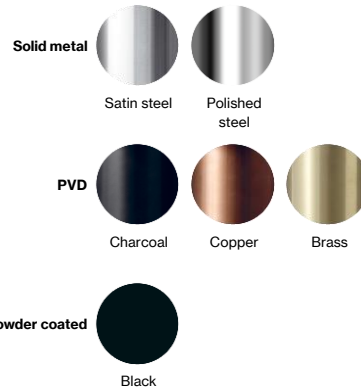

Circle mixer w/o corian pin

Qtoo collection

Product 3 5/32", Ø80mm, satin finish.

Tender text QTOO collection, control for wall mounted mixer rose diameter 3 5/32"-80mm. Manufactured in the highest quality marine grade, AISI 316 stainless steel, protecting against high levels of corrosion. 20 year warranty.

Product specification Spout diameter: Ø80mm - 3 5/32"
Material: Marine grade AISI 316 stainless steel
[20-year warranty \(5 years for coated items\)](#)

Available finishes

Spare parts/ accessories

Mounting <https://dline.com/mounting-instructions/>