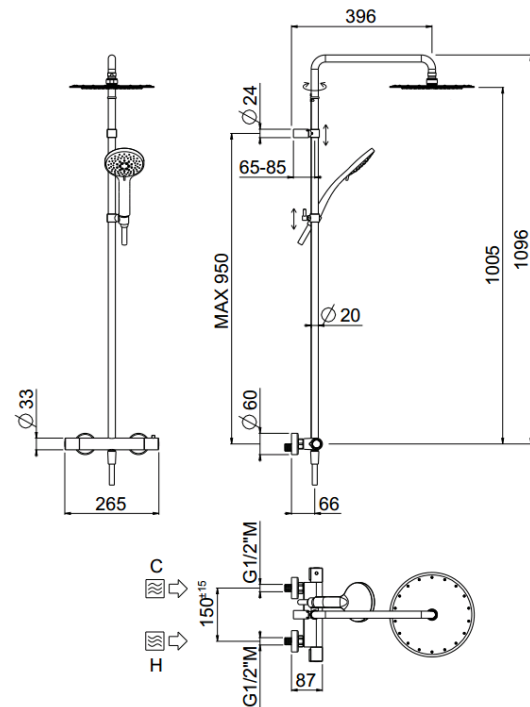

Rigoletto

Rigoletto MySlim inspectable shower head
00-1907-N-CR

TECHNICAL INFORMATION

Bridge shower column including exposed thermostatic mixer with diverter and brass handles, turning bar with adjustable mounting. Round ultra-thin shower head, Ø300, non-liming, inspectable and serviceable in chromed stainless steel. 3 jets non-liming shower in ABS. Smooth double anti-torsion PVC flexible hose, cm 150. CHROME

Flow rate:
x rubinetto

PICTURE

SPARE PARTS

ORIC031
T°

ORIC032
2 vie / ways

FEATURES

rain jet

central jet

side jet

double anti-torsion

adjustable column

inspectable round

TECHNICAL DRAWING

FINISHINGS