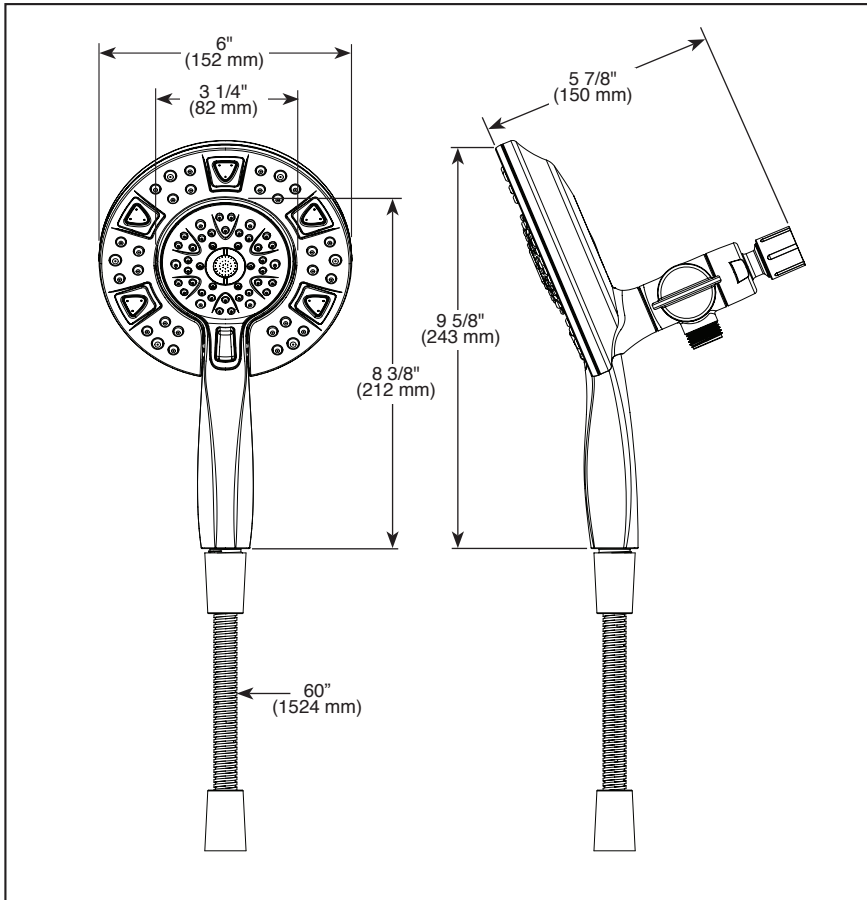

▲ Designate proper finish suffix

Shower Head Spray Patterns

Hand Shower Spray Patterns

see what Delta can do™

IN2ITION®

- 2-In-1 Shower
- 4-Spray Setting Hand Shower

FEATURES:

- Touch-Clean® Nozzles

STANDARD SPECIFICATIONS:

1. Max flow rate 1.75 gpm at 80 psi, 6.6 L/min @ 550 kPa
   - Integrated hand shower docks securely into shower head when not in use
   - 3-Way diverter allows for single or shared operation of shower head and hand shower
   - 60" (1524 mm) stainless steel hose
   - Multiple hand shower spray settings and pause feature - a non-positive shut-off
   - Ball connector swivel angle is 35° (17.5° per side)
   - Push button spray selection on hand shower.
2. **Note:** The push button is not a diverter and is a feature set.

WARRANTY

- Parts and Finish - Lifetime limited warranty; or for commercial purchasers, 10 years for multi-family residential (apartments and condominiums) and 5 years for all other commercial uses, in each case from the date of purchase.
- Electronic Parts and Batteries (if applicable) - 5 years from the date of purchase; or for commercial purchasers, 1 year from the date of purchase. No warranty is provided on batteries.

COMPLIES WITH:

- ASME A112.18.1 / CSA B125.1
- EPA WaterSense®