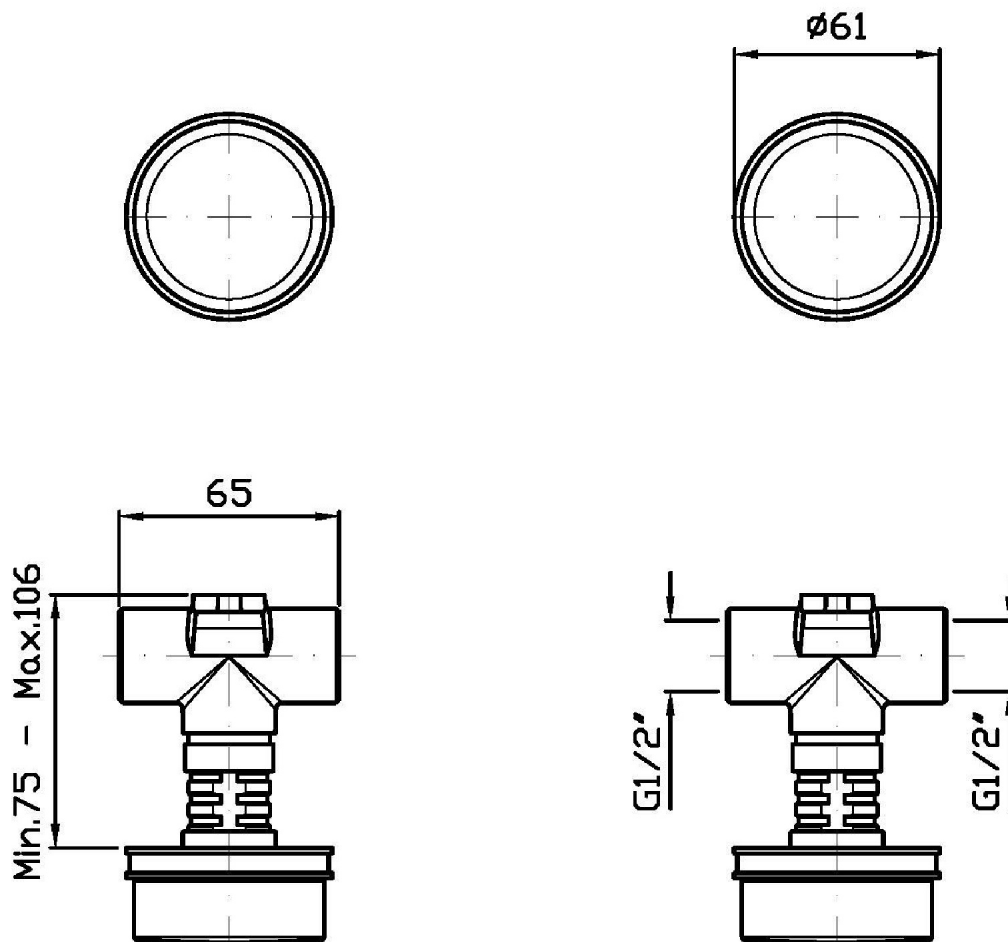

SAVOIR

ZSV738.CN

Disegno Complessivo / Overall Drawing