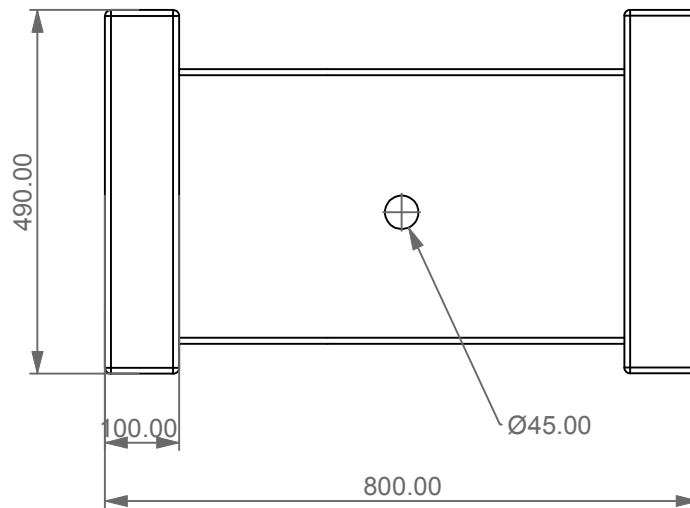

# GSG

Lavabo appoggio o sospeso Glass cm 80  
in vetro su coppia di mensole in ceramica  
Glass countertop or wall hung Washbasin  
cm 80 in glass on ceramic shelves

FRONT

LEFT

TOP

Designation Lavabo appoggio o sospeso Glass cm 80 in vetro su coppia di mensole in ceramica Glass countertop or wall hung Washbasin cm 80 in glass on ceramic shelves	
Scale 1:10	
cod. GLLAME80	This drawing including the respected data may neither be duplicated nor modified nor altered without the consent of GSG Ceramic Design. The use of the data/technical drawings take place at users own risk and under exclusion of any liability of GSG Ceramic Design. The dimensions are not binding; products are subject to changes. Measurement shown may be subjected to small variations or are indicative.