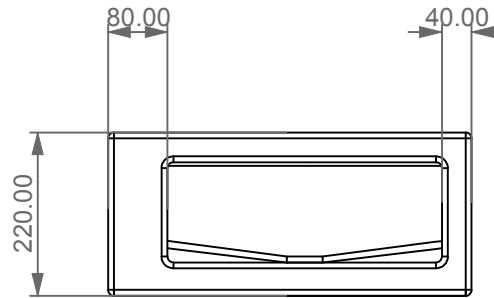

# GSG

Lavabo appoggio o sospeso Glass cm 80  
in vetro su coppia di mensole in ceramica  
Glass countertop or wall hung Washbasin  
cm 80 in glass on ceramic shelves

FRONT

LEFT

TOP

Designation Lavabo appoggio o sospeso Glass cm 80 in vetro su coppia di mensole in ceramica Glass countertop or wall hung Washbasin cm 80 in glass on ceramic shelves	
Scale 1:10	
cod. GLLAME80	This drawing including the respected data may neither be duplicated nor modified nor altered without the consent of GSG Ceramic Design. The use of the data/technical drawings take place at users own risk and under exclusion of any liability of GSG Ceramic Design. The dimensions are not binding; products are subject to changes. Measurement shown may be subjected to small variations or are indicative.