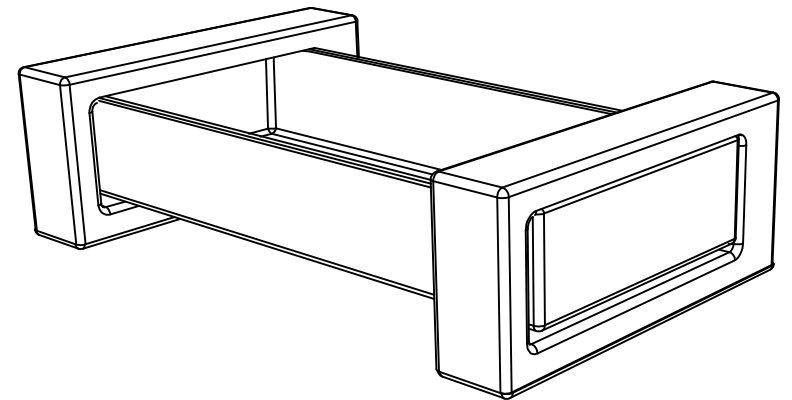

# GSG

Lavabo appoggio o sospeso Glass cm 80  
in vetro su coppia di mensole in ceramica  
Glass countertop or wall hung Washbasin  
cm 80 in glass on ceramic shelves

FRONT

LEFT

TOP

Designation Lavabo appoggio o sospeso Glass cm 80 in vetro su coppia di mensole in ceramica Glass countertop or wall hung Washbasin cm 80 in glass on ceramic shelves	
Scale 1:10	
cod. GLLAME80	This drawing including the respected data may neither be duplicated nor modified nor altered without the consent of GSG Ceramic Design. The use of the data/technical drawings take place at users own risk and under exclusion of any liability of GSG Ceramic Design. The dimensions are not binding; products are subject to changes. Measurement shown may be subjected to small variations or are indicative.