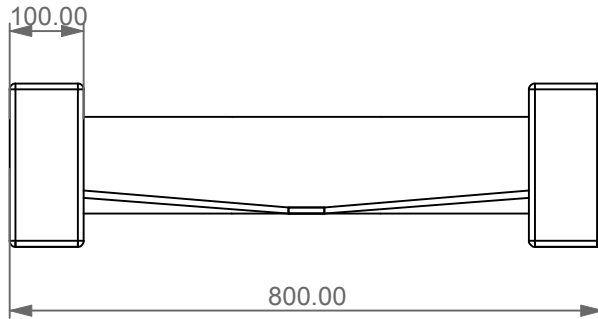

# GSG

Lavabo appoggio o sospeso Glass cm 80  
in vetro su coppia di mensole in ceramica  
Glass countertop or wall hung Washbasin  
cm 80 in glass on ceramic shelves

FRONT

LEFT

TOP

Designation Lavabo appoggio o sospeso Glass cm 80 in vetro su coppia di mensole in ceramica Glass countertop or wall hung Washbasin cm 80 in glass on ceramic shelves	
Scale 1:10	
cod. GLLAME80	This drawing including the respected data may neither be duplicated nor modified nor altered without the consent of GSG Ceramic Design. The use of the data/technical drawings take place at users own risk and under exclusion of any liability of GSG Ceramic Design. The dimensions are not binding; products are subject to changes. Measurement shown may be subjected to small variations or are indicative.