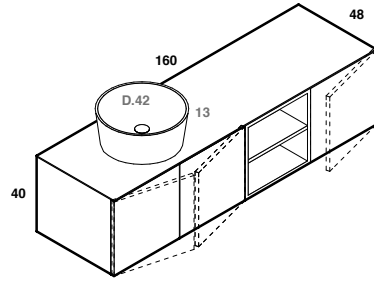

play48_160 anta/cassetto
play48_160 door/drawer

lavabo in appoggio POLAR
lavabo in appoggio POLAR

scheda tecnica
technical datasheet
tarjeta técnica
technisches Datenblatt