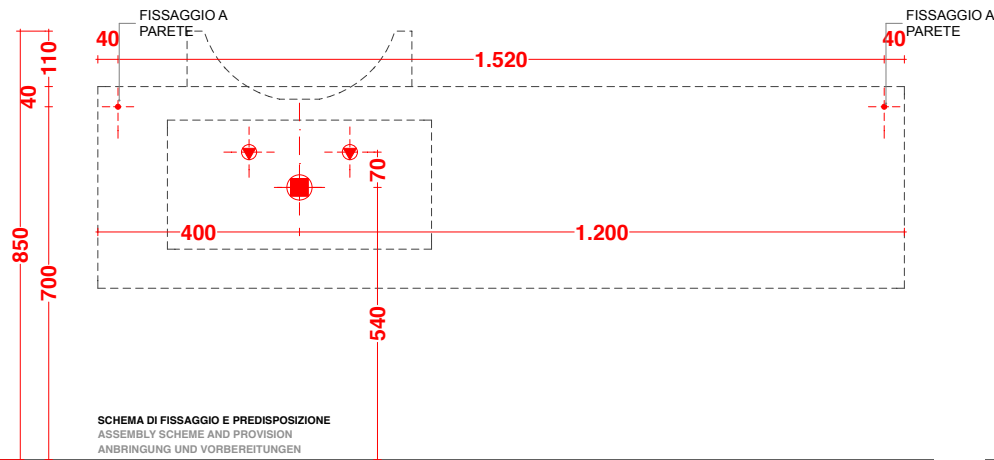

play48_160 anta/cassetto
play48_160 door/drawer

lavabo in appoggio CUP 11 / 26
lavabo in appoggio CUP 11 / 26

scheda tecnica
technical datasheet
tarjeta técnica
technisches Datenblatt