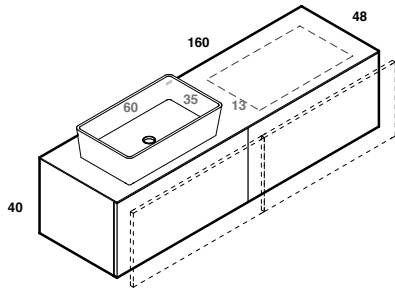

play48_160 anta/cassetto
play48_160 door/drawer

lavabo in appoggio ARTIC
lavabo in appoggio ARTIC

scheda tecnica
technical datasheet
tarjeta técnica
technisches Datenblatt