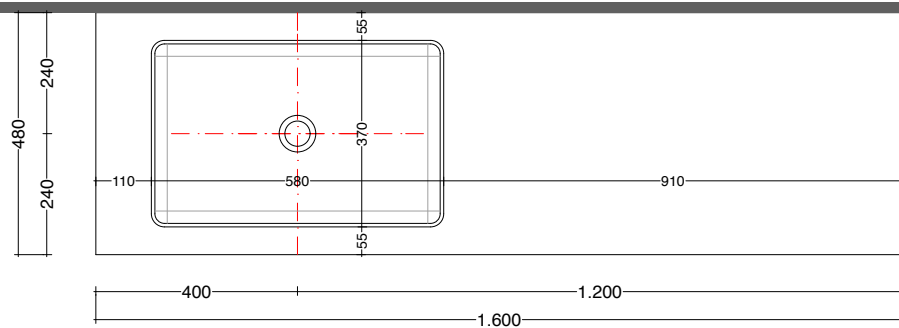

play48_160 anta/cassetto
play48_160 door/drawer

lavabo in appoggio MOOD R
lavabo in appoggio MOOD R

scheda tecnica
technical datasheet
tarjeta técnica
technisches Datenblatt