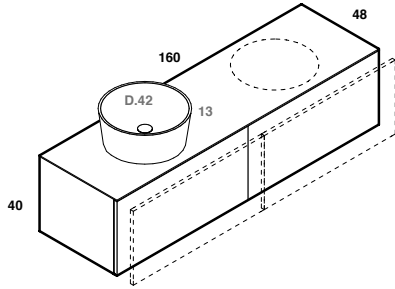

play48_160 anta/cassetto
play48_160 door/drawer

lavabo in appoggio POLAR
lavabo in appoggio POLAR

scheda tecnica
technical datasheet
tarjeta técnica
technisches Datenblatt