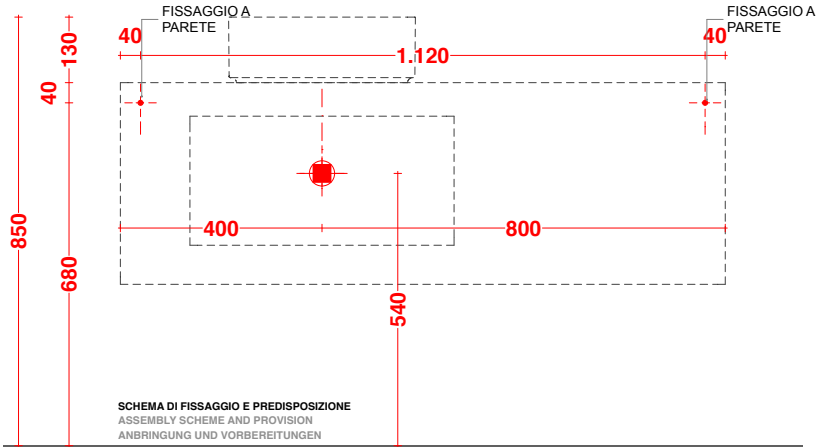

U.MDS.037.037.ML
K.C41.120.048.C_