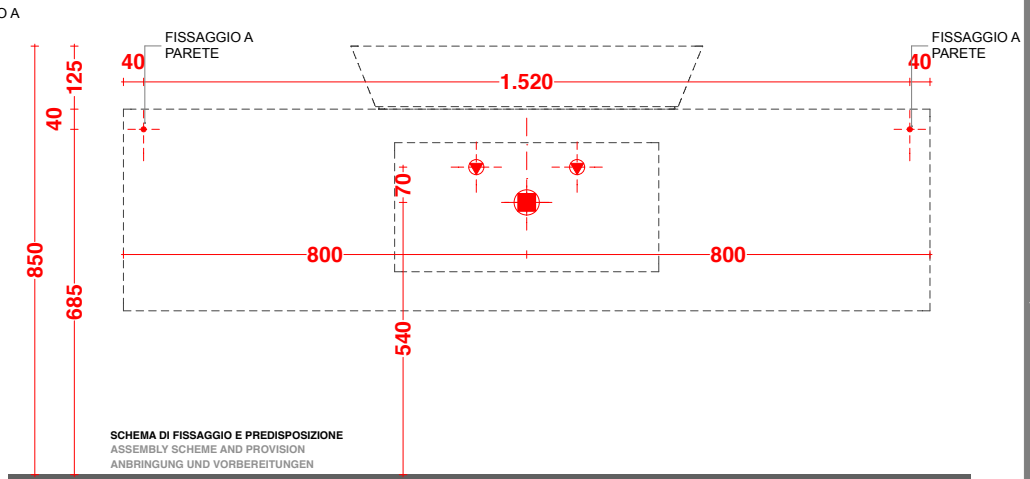

play48_160 anta/cassetto
play48_160 door/drawer

lavabo in appoggio LOOP XL
lavabo in appoggio LOOP XL

scheda tecnica
technical datasheet
tarjeta técnica
technisches Datenblatt