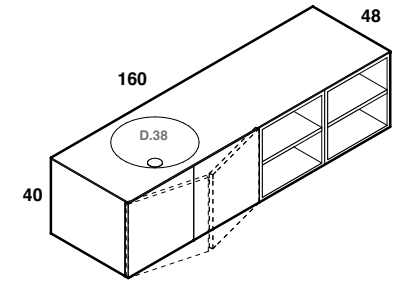

play48_160 anta/cassetto
play48_160 door/drawer

lavabo integrato CUP
integrated washbasin CUP

scheda tecnica
technical datasheet
tarjeta técnica
technisches Datenblatt