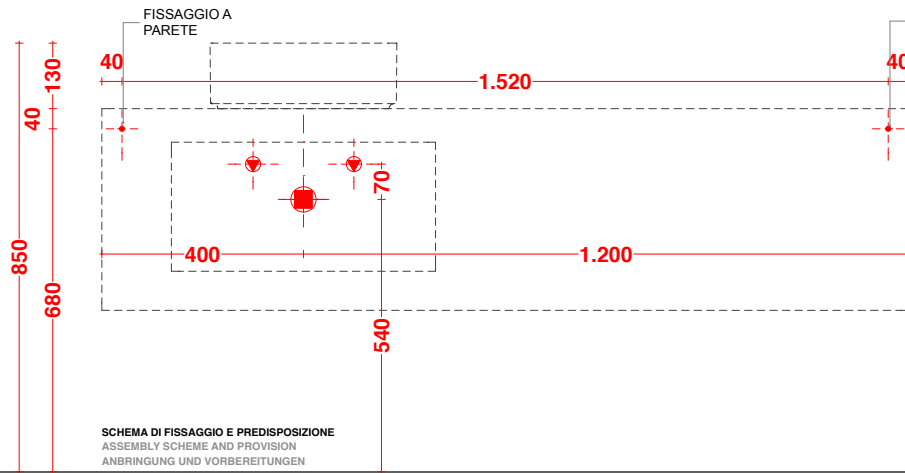

play48_160 anta/cassetto
play48_160 door/drawer

lavabo in appoggio MOOD S
lavabo in appoggio MOOD S

scheda tecnica
technical datasheet
tarjeta técnica
technisches Datenblatt