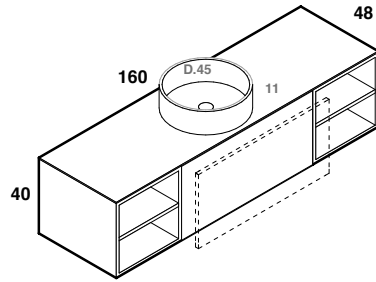

play48_160 anta/cassetto
play48_160 door/drawer

lavabo in appoggio LOG 11/26
surface washbasin CUP 11/26

scheda tecnica
technical datasheet
tarjeta técnica
technisches Datenblatt