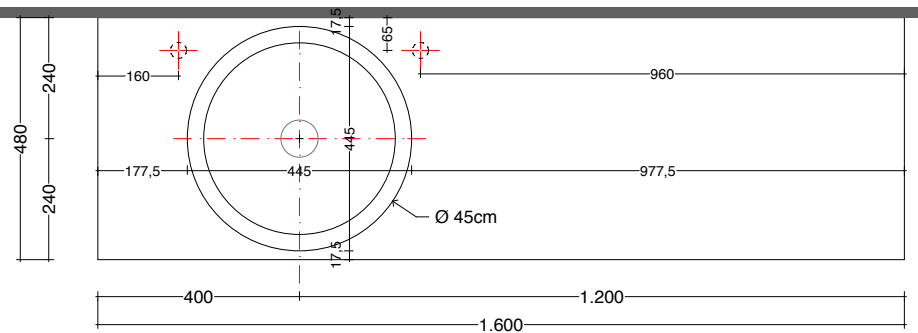

play48_160 anta/cassetto
play48_160 door/drawer

lavabo in appoggio CUP 11 / 26
lavabo in appoggio CUP 11 / 26

scheda tecnica
technical datasheet
tarjeta técnica
technisches Datenblatt