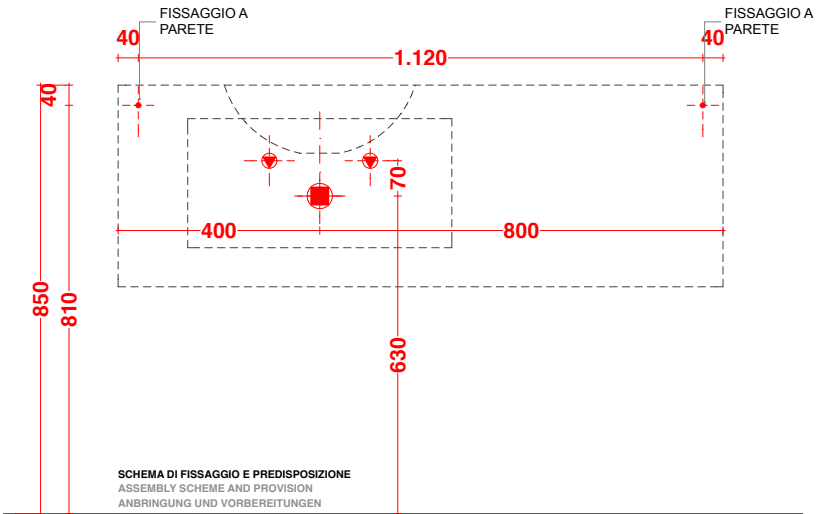

play48_120 anta/cassetto
play48_120 door/drawer

lavabo integrato CUP
integrated washbasin CUP

scheda tecnica
technical datasheet
tarjeta técnica
technisches Datenblatt