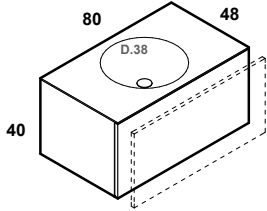

U.CPI.000.040.KR
K.C05.080.048.C_