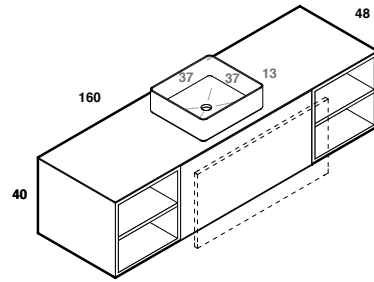

play48_160 anta/cassetto
play48_160 door/drawer

lavabo in appoggio MOOD S
lavabo in appoggio MOOD S

scheda tecnica
technical datasheet
tarjeta técnica
technisches Datenblatt