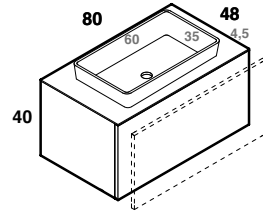

U.ARS.060.035.KR
K.C01.080.048.C_