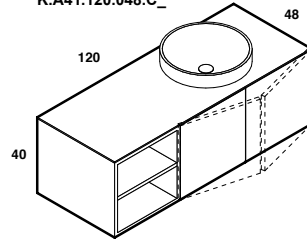

lavabo semincasso CUP 6
half-recessed washbasin CUP 6

scheda tecnica
technical datasheet
tarjeta técnica
technisches Datenblatt

U.CPS.006.035.KR
K.A11.120.048.C_

U.CPS.006.035.KR
K.C11.120.048.C_

U.CPS.006.035.KR
K.A41.120.048.C_