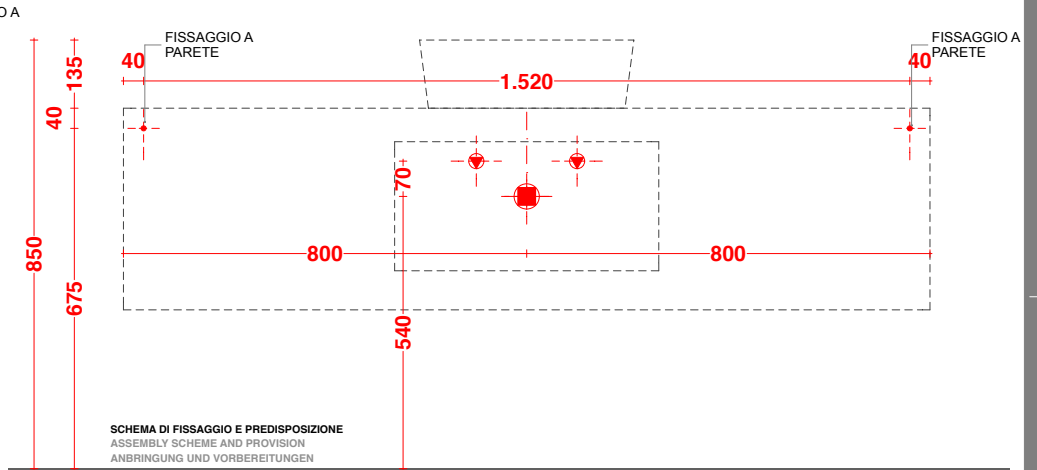

play48_160 anta/cassetto
play48_160 door/drawer

lavabo in appoggio POLAR
lavabo in appoggio POLAR

scheda tecnica
technical datasheet
tarjeta técnica
technisches Datenblatt