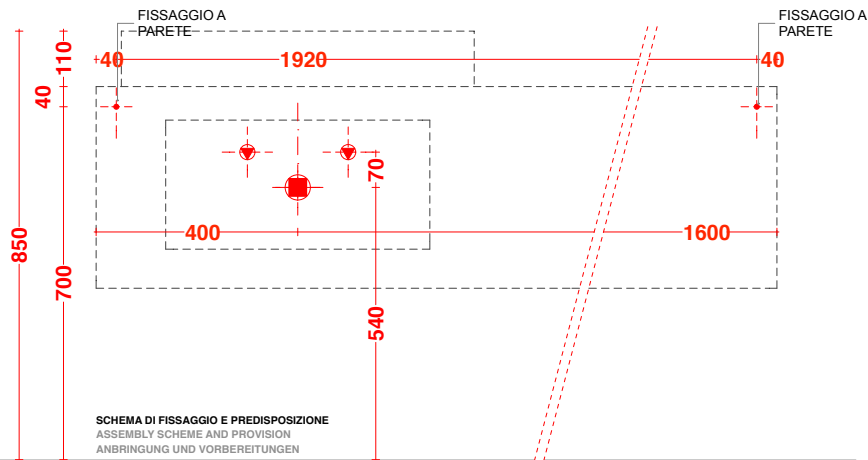

lavabo in appoggio CUBE 50X30 / 70X32
surface washbasin CUBE 50X30 / 70X32

scheda tecnica
technical datasheet
tarjeta técnica
technisches Datenblatt

play48_200 anta/cassetto
play48_200 door/drawer

lavabo in appoggio CUBE 50X30 / 70X32
surface washbasin CUBE 50X30 / 70X32