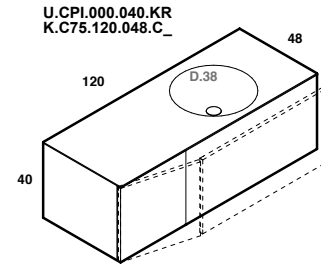

play48_120 anta/cassetto
play48_120 door/drawer

lavabo integrato CUP
integrated washbasin CUP

scheda tecnica
technical datasheet
tarjeta técnica
technisches Datenblatt