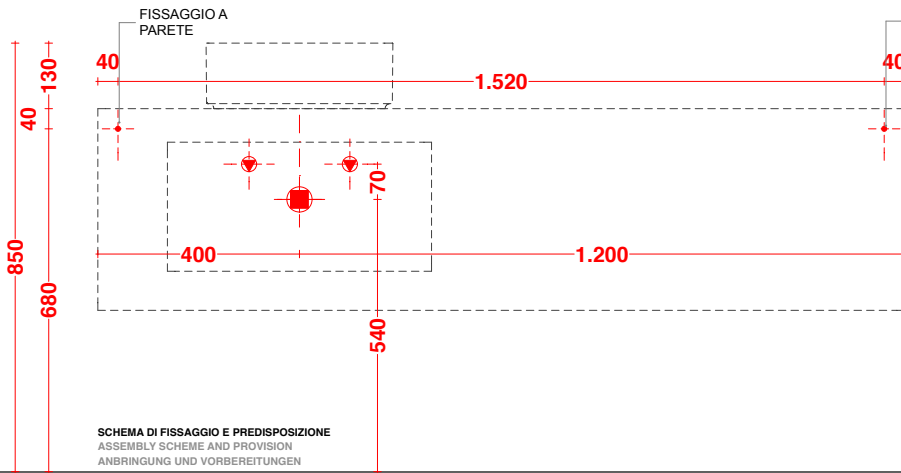

play48_160 anta/cassetto
play48_160 door/drawer

lavabo in appoggio MOOD S
lavabo in appoggio MOOD S

scheda tecnica
technical datasheet
tarjeta técnica
technisches Datenblatt