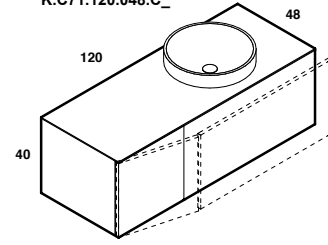

U.CPS.006.035.KR
K.C71.120.048.C_