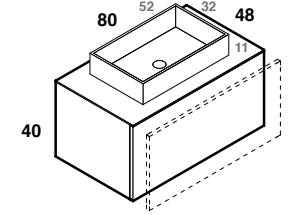

U.LAV.050.030.MK
K.C01.080.048.C_