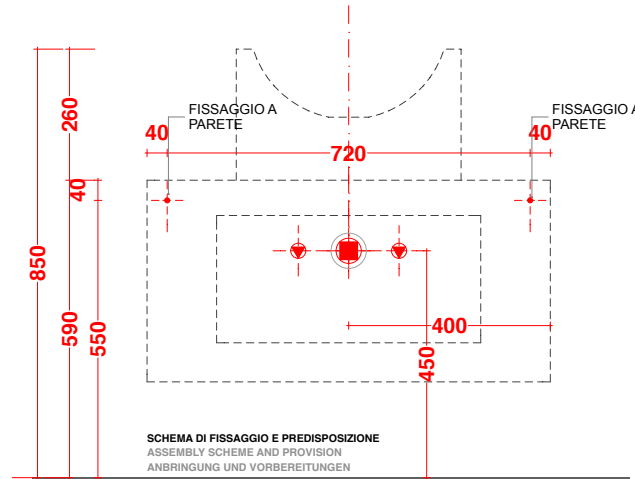

U.CUP.011.045.MK
K.C01.080.048.C_

U.CUP.026.045.MK
K.A01.080.048.C_

U.CUP.026.045.MK
K.C01.080.048.C_

U.LAV.050.030.MK
K.A01.080.048.C_

U.LAV.050.030.MK
K.C01.080.048.C_

play48_80 anta/cassetto
play48_80 door/drawer