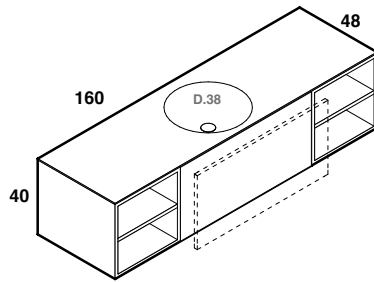

play48_160 anta/cassetto
play48_160 door/drawer

lavabo intergato CUP
integrated washbasin CUP

scheda tecnica
technical datasheet
tarjeta técnica
technisches Datenblatt