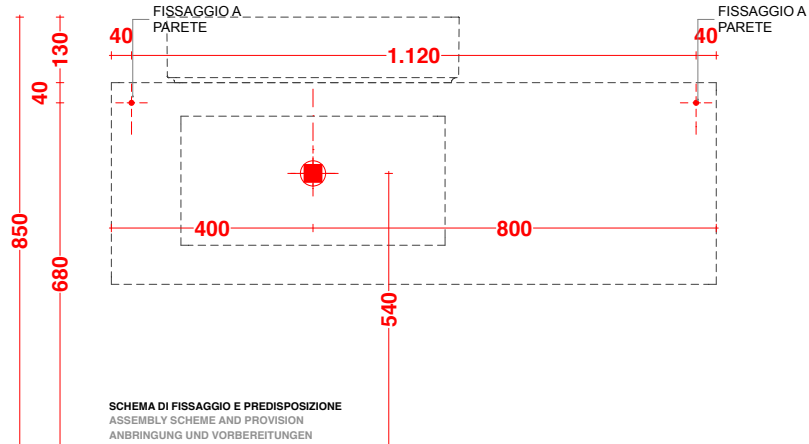

U.MDS.058.037.ML
K.C41.120.048.C_