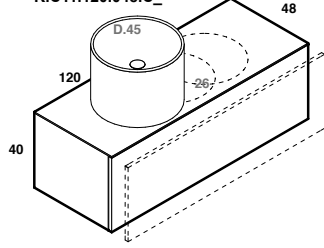

U.CUP.011.045.MK
U.CUP.026.045.MK
K.C11.120.048.C_