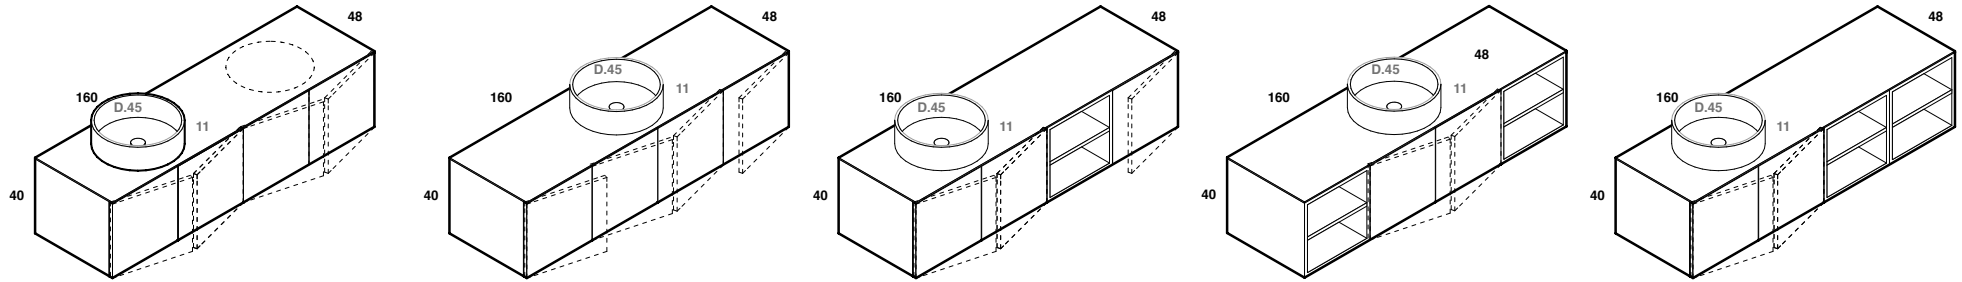

play48_160 anta/cassetto
play48_160 door/drawer

lavabo in appoggio LOG11/26
surface washbasin LOG11/26

scheda tecnica
technical datasheet
tarjeta técnica
technisches Datenblatt