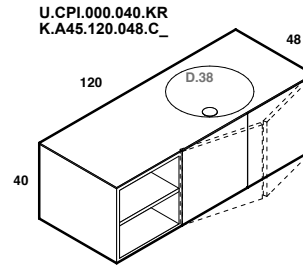

play48_120 anta/cassetto
play48_120 door/drawer

lavabo integrato CUP
integrated washbasin CUP

scheda tecnica
technical datasheet
tarjeta técnica
technisches Datenblatt