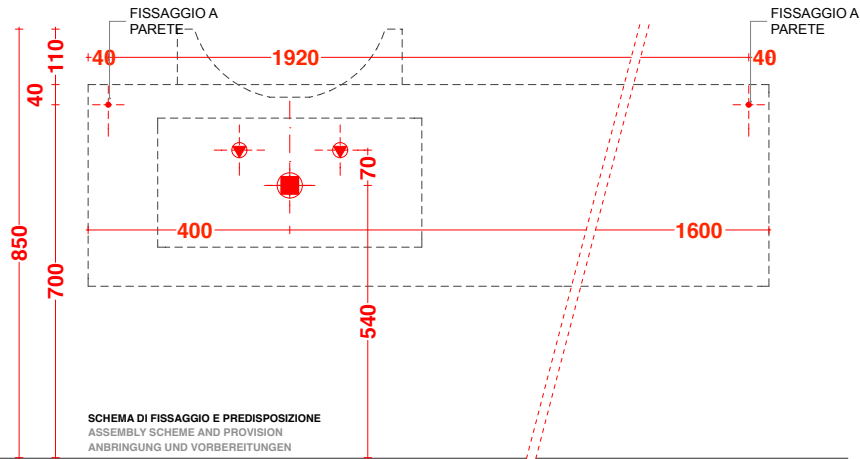

play48_200 anta/cassetto
play48_200 door/drawer

lavabo in appoggio CUP 11 / 26
surface washbasin CUP 11 / 26

scheda tecnica
technical datasheet
tarjeta técnica
technisches Datenblatt