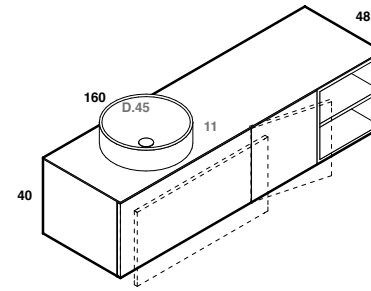

play48_160 anta/cassetto
play48_160 door/drawer

lavabo in appoggio CUP 11 / 26
lavabo in appoggio CUP 11 / 26

scheda tecnica
technical datasheet
tarjeta técnica
technisches Datenblatt