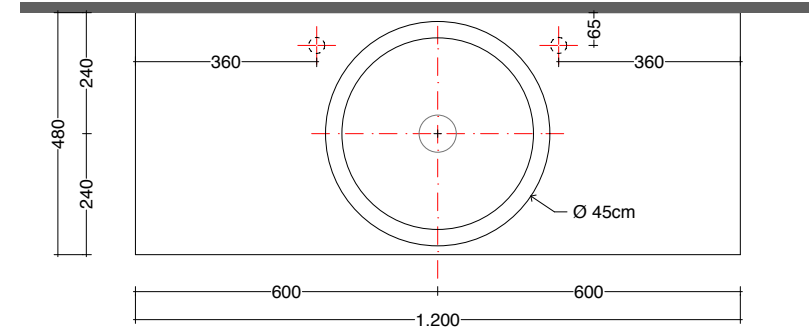

U.CPS.006.035.KR
K.C41.120.048.C_