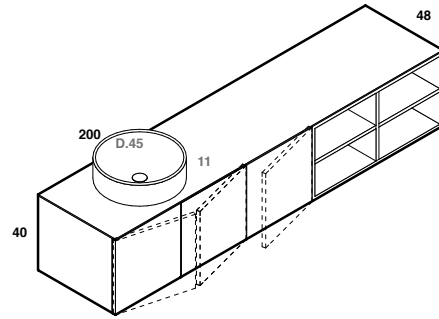

play48_200 anta/cassetto
play48_200 door/drawer

lavabo in appoggio CUP 11 / 26
surface washbasin CUP 11 / 26

scheda tecnica
technical datasheet
tarjeta técnica
technisches Datenblatt