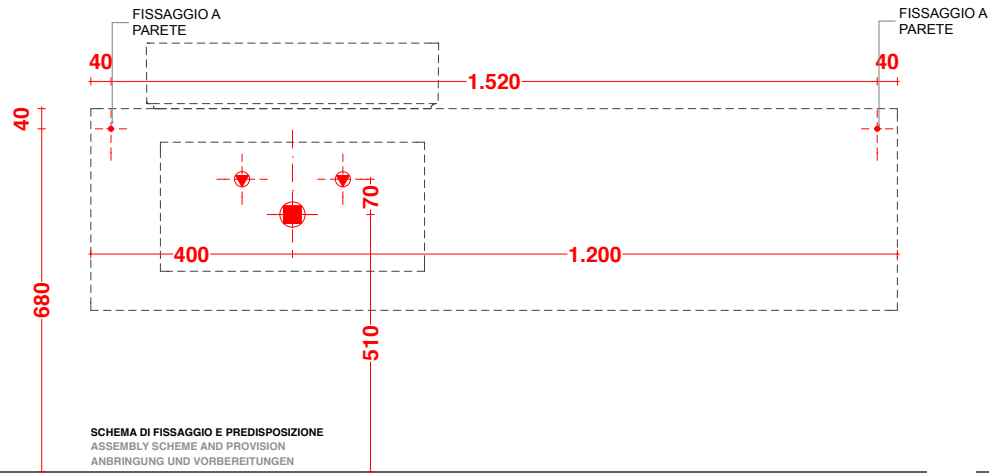

play48_160 anta/cassetto
play48_160 door/drawer

lavabo in appoggio MOOD R
lavabo in appoggio MOOD R

scheda tecnica
technical datasheet
tarjeta técnica
technisches Datenblatt