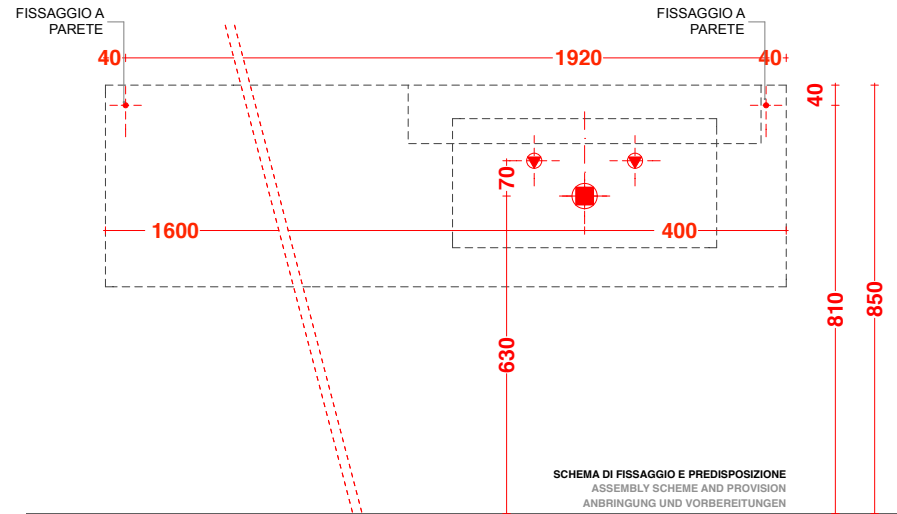

play48_200 anta/cassetto
play48_200 door/drawer

lavabo in appoggio CUP 11 / 26
surface washbasin CUP 11 / 26

scheda tecnica
technical datasheet
tarjeta técnica
technisches Datenblatt

play48_200 anta/cassetto
play48_200 door/drawer

lavabo in appoggio CUP 11 / 26
surface washbasin CUP 11 / 26

scheda tecnica
technical datasheet
tarjeta técnica
technisches Datenblatt

play48_200 anta/cassetto
play48_200door/drawer

lavabo integrato CUBE 50x30 / 70x32
integrated washbasin CUBE 50x30 / 70x32

scheda tecnica
technical datasheet
tarjeta técnica
technisches Datenblatt

play48_200 anta/cassetto
play48_200door/drawer

lavabo integrato CUBE 50x30 / 70x32
integrated washbasin CUBE 50x30 / 70x32

scheda tecnica
technical datasheet
tarjeta técnica
technisches Datenblatt