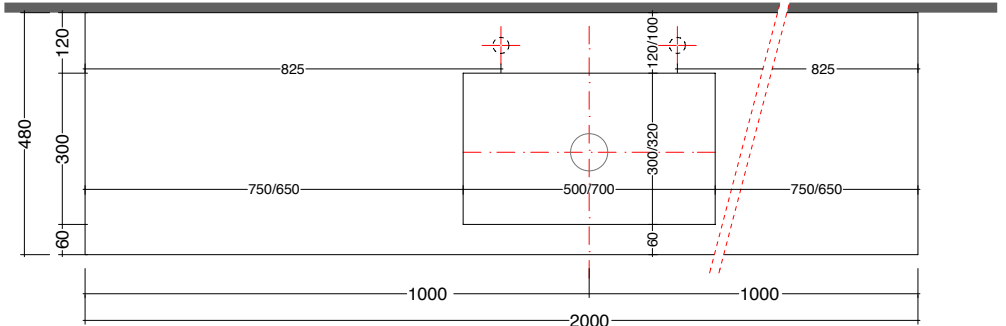

play48_200 anta/cassetto
play48_200door/drawer

lavabo integrato CUBE 50x30 / 70x32
integrated washbasin CUBE 50x30 / 70x32

scheda tecnica
technical datasheet
tarjeta técnica
technisches Datenblatt