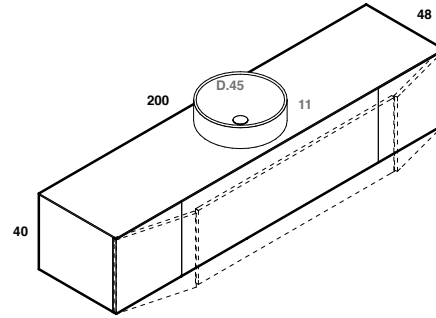

play48_200 anta/cassetto
play48_200 door/drawer

lavabo in appoggio CUP 11 / 26
surface washbasin CUP 11 / 26

scheda tecnica
technical datasheet
tarjeta técnica
technisches Datenblatt