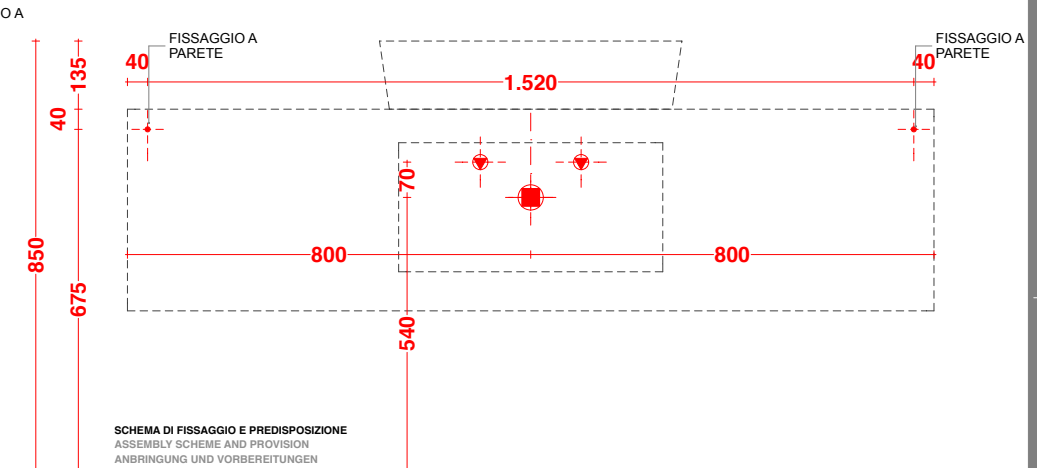

U.CPS.006.035.KR
K.C71.120.048.C_

U.CPS.006.035.KR
K.C41.120.048.C_

play48_160 anta/cassetto
play48_160 door/drawer

lavabo in appoggio ARTIC
lavabo in appoggio ARTIC

scheda tecnica
technical datasheet
tarjeta técnica
technisches Datenblatt