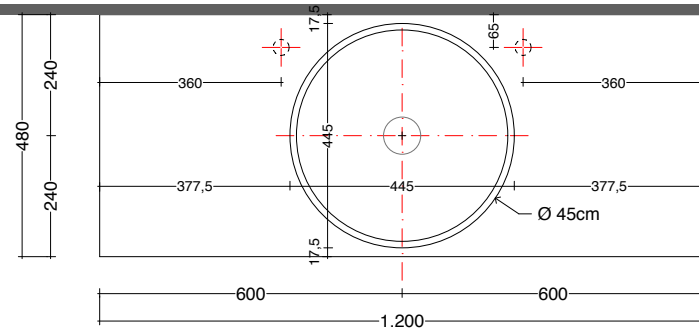

U.LOG.026.045.MK
U.LOG.011.045.MK
K.C41.120.048.C_