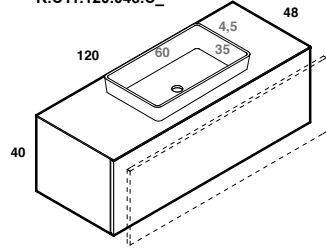

U.ARS.060.035.KR
K.C11.120.048.C_