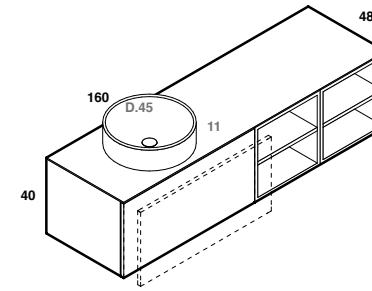

play48_160 anta/cassetto
play48_160 door/drawer

lavabo in appoggio CUP 11 / 26
lavabo in appoggio CUP 11 / 26

scheda tecnica
technical datasheet
tarjeta técnica
technisches Datenblatt