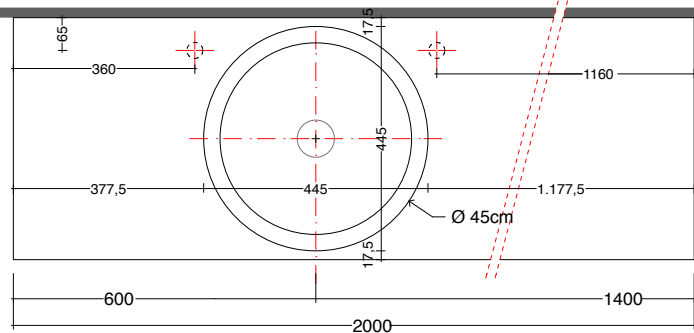

play48_200 anta/cassetto
play48_200 door/drawer

lavabo in appoggio CUP 11 / 26
surface washbasin CUP 11 / 26

scheda tecnica
technical datasheet
tarjeta técnica
technisches Datenblatt

play48_200 anta/cassetto
play48_200 door/drawer

lavabo in appoggio CUP 11 / 26
surface washbasin CUP 11 / 26

scheda tecnica
technical datasheet
tarjeta técnica
technisches Datenblatt

play48_200 anta/cassetto
play48_200door/drawer

lavabo integrato CUBE 50x30 / 70x32
integrated washbasin CUBE 50x30 / 70x32