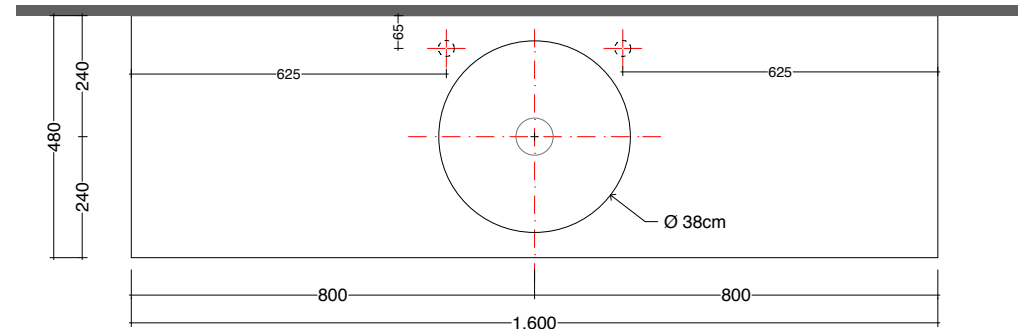

play48_160 anta/cassetto
play48_160 door/drawer

lavabo integrato CUP
integrated washbasin CUP

scheda tecnica
technical datasheet
tarjeta técnica
technisches Datenblatt