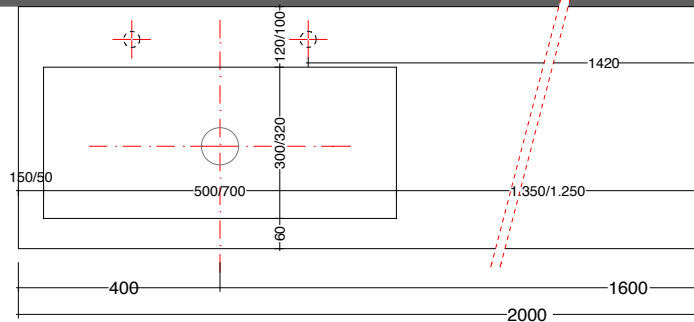

play48_200 anta/cassetto
play48_200door/drawer

lavabo integrato CUBE 50x30 / 70x32
integrated washbasin CUBE 50x30 / 70x32

scheda tecnica
technical datasheet
tarjeta técnica
technisches Datenblatt