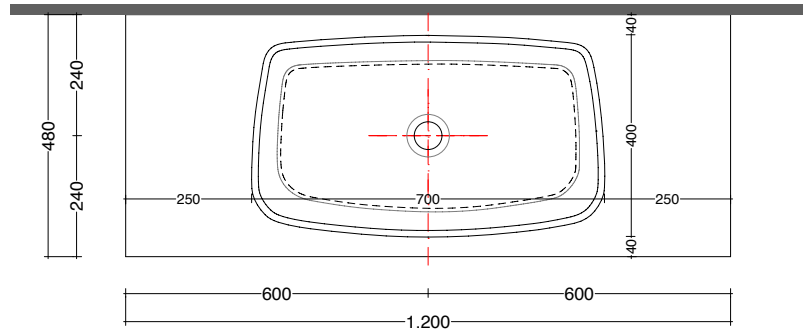

U.MDS.058.037.ML
K.C71.120.048.C_

U.MDS.058.037.ML
K.C41.120.048.C_

U.MDS.058.037.ML
K.C41.120.048.C_