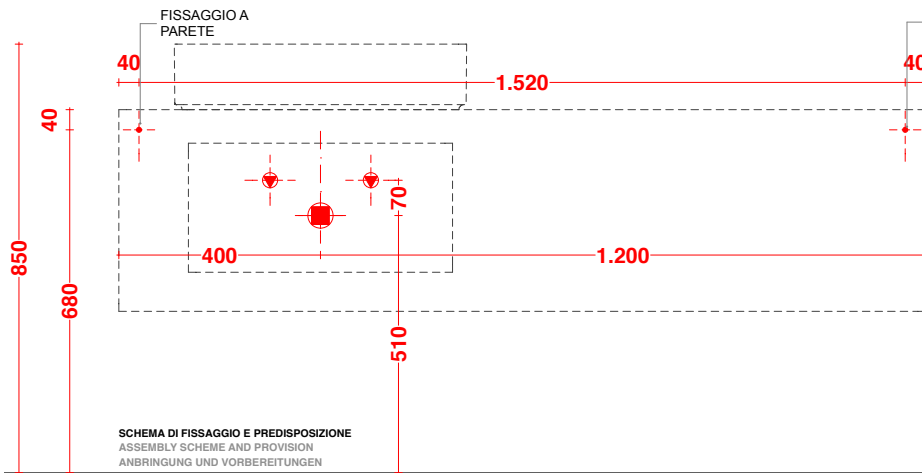

play48_160 anta/cassetto
play48_160 door/drawer

lavabo in appoggio MOOD R
lavabo in appoggio MOOD R

scheda tecnica
technical datasheet
tarjeta técnica
technisches Datenblatt