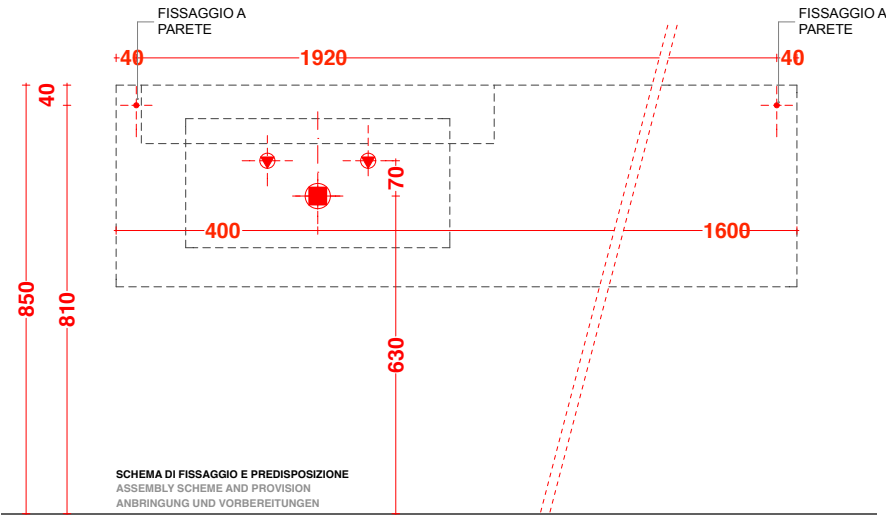

lavabo in appoggio CUP 11 / 26
surface washbasin CUP 11 / 26

scheda tecnica
technical datasheet
tarjeta técnica
technisches Datenblatt

play48_200 anta/cassetto
play48_200door/drawer

lavabo integrato CUBE 50x30 / 70x32
integrated washbasin CUBE 50x30 / 70x32

scheda tecnica
technical datasheet
tarjeta técnica
technisches Datenblatt

play48_200 anta/cassetto
play48_200door/drawer

lavabo integrato CUBE 50x30 / 70x32
integrated washbasin CUBE 50x30 / 70x32

scheda tecnica
technical datasheet
tarjeta técnica
technisches Datenblatt