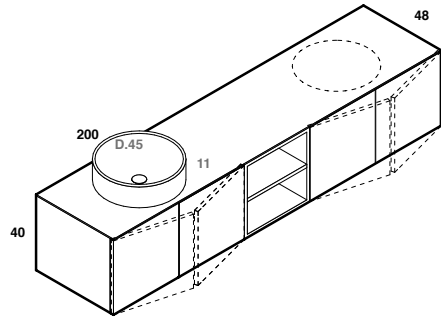

play48_200 anta/cassetto
play48_200 door/drawer

lavabo in appoggio CUP 11 / 26
surface washbasin CUP 11 / 26

scheda tecnica
technical datasheet
tarjeta técnica
technisches Datenblatt