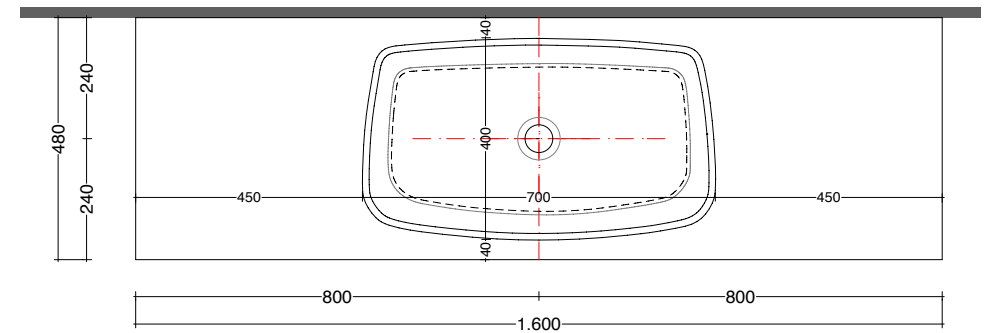

play48_160 anta/cassetto
play48_160 door/drawer

lavabo in appoggio LOOP XL
lavabo in appoggio LOOP XL

scheda tecnica
technical datasheet
tarjeta técnica
technisches Datenblatt