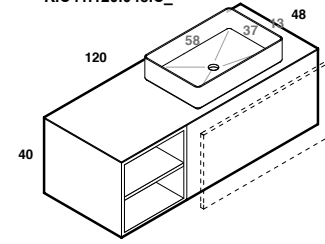

U.MDS.058.037.ML
K.C41.120.048.C_