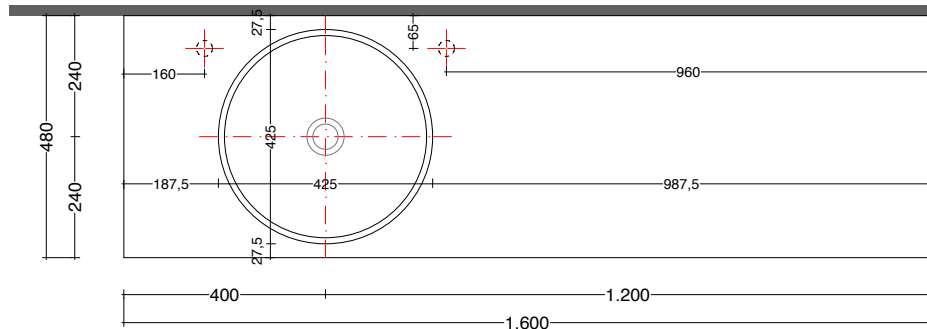

play48_160 anta/cassetto
play48_160 door/drawer

lavabo in appoggio POLAR
lavabo in appoggio POLAR

scheda tecnica
technical datasheet
tarjeta técnica
technisches Datenblatt