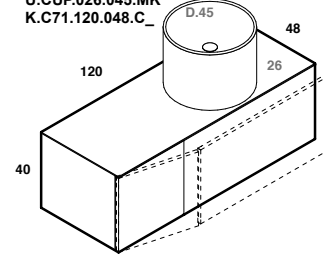

U.CUP.011.045.MK
U.CUP.026.045.MK
K.C71.120.048.C_