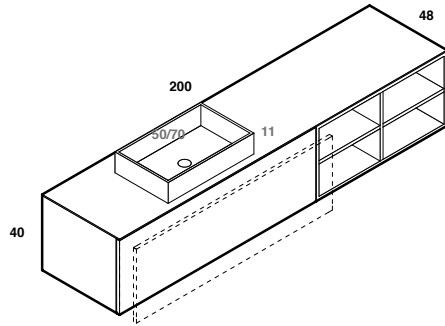

play48_200 anta/cassetto
play48_200 door/drawer

lavabo in appoggio CUBE 50X30 / 70X32
surface washbasin CUBE 50X30 / 70X32

scheda tecnica
technical datasheet
tarjeta técnica
technisches Datenblatt