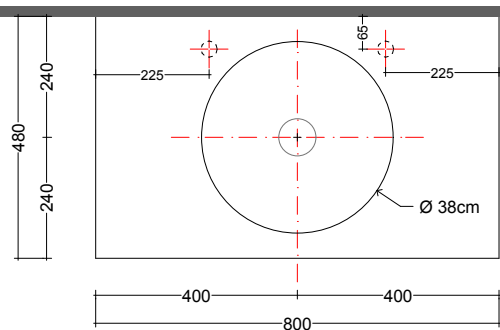

U.CPI.000.040.KR
K.C05.080.048.C_

U.LVI.050.030.KR
K.A05.080.048.C_

U.LVI.050.030.KR
K.C05.080.048.C_

U.LVI.070.032.KR
K.C05.080.048.C_

play48_80 anta/cassetto
play48_80 door/drawer

lavabo semincasso ARTIC / CUP 6
half-recessed washbasin ARTIC / CUP 6