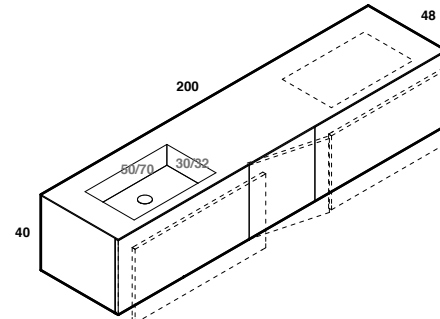

play48_200 anta/cassetto
play48_200door/drawer

lavabo integrato CUBE 50x30 / 70x32
integrated washbasin CUBE 50x30 / 70x32

scheda tecnica
technical datasheet
tarjeta técnica
technisches Datenblatt