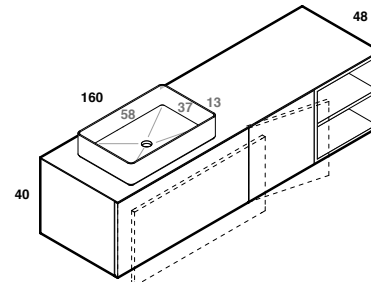

play48_160 anta/cassetto
play48_160 door/drawer

lavabo in appoggio MOOD R
lavabo in appoggio MOOD R

scheda tecnica
technical datasheet
tarjeta técnica
technisches Datenblatt