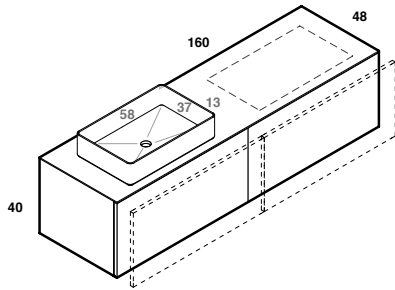

play48_160 anta/cassetto
play48_160 door/drawer

lavabo in appoggio MOOD R
lavabo in appoggio MOOD R

scheda tecnica
technical datasheet
tarjeta técnica
technisches Datenblatt