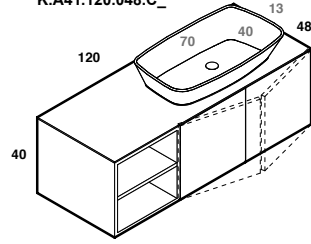

U.MDS.058.037.ML
K.A41.120.048.C_