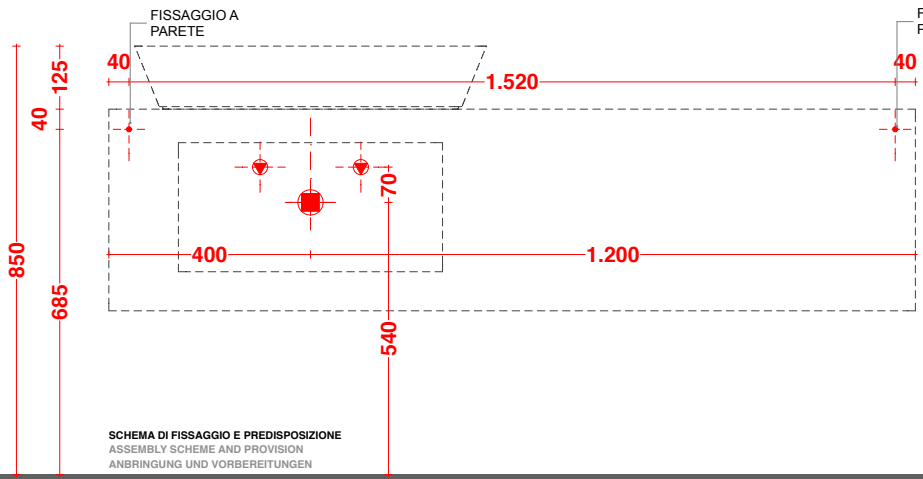

play48_160 anta/cassetto
play48_160 door/drawer

lavabo in appoggio LOOP XL
lavabo in appoggio LOOP XL

scheda tecnica
technical datasheet
tarjeta técnica
technisches Datenblatt