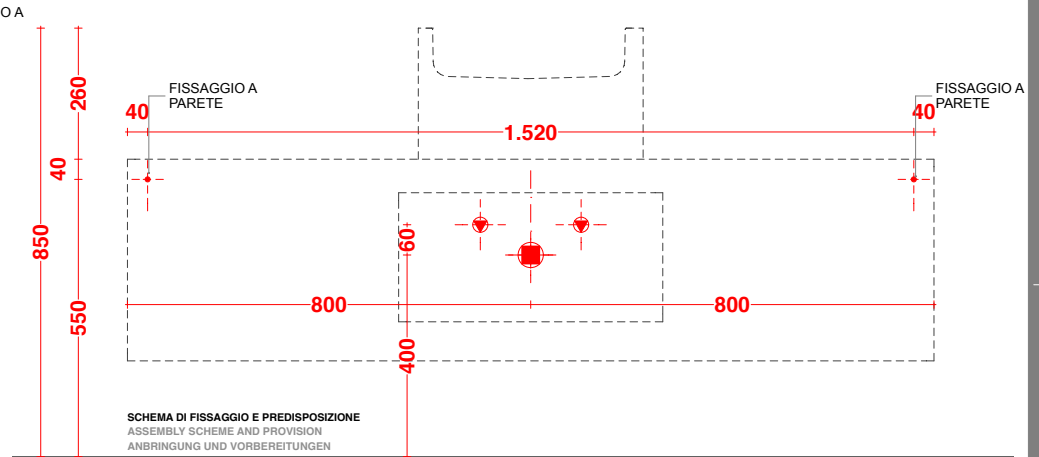

play48_160 anta/cassetto
play48_160 door/drawer

lavabo in appoggio LOG 11/26
surface washbasin CUP 11/26

scheda tecnica
technical datasheet
tarjeta técnica
technisches Datenblatt