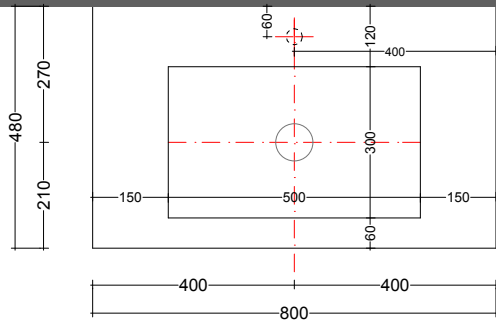

U.CPI.000.040.KR
K.C05.080.048.C_

U.LVI.050.030.KR
K.A05.080.048.C_

U.LVI.050.030.KR
K.C05.080.048.C_

U.LVI.070.032.KR
K.C05.080.048.C_

play48_80 anta/cassetto
play48_80 door/drawer

lavabo semincasso ARTIC / CUP 6
half-recessed washbasin ARTIC / CUP 6