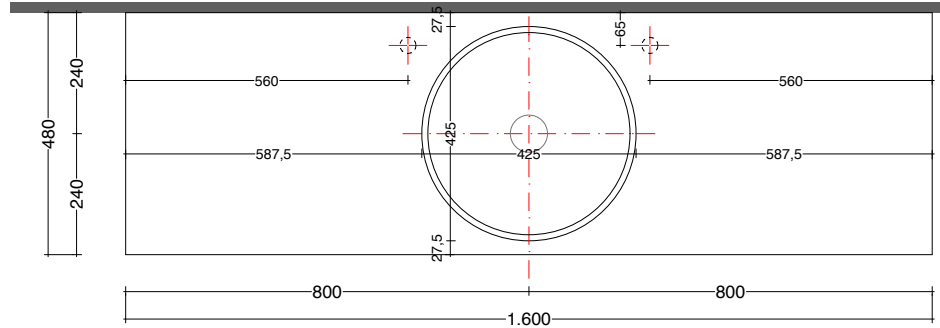

play48_160 anta/cassetto
play48_160 door/drawer

lavabo in appoggio POLAR
lavabo in appoggio POLAR

scheda tecnica
technical datasheet
tarjeta técnica
technisches Datenblatt