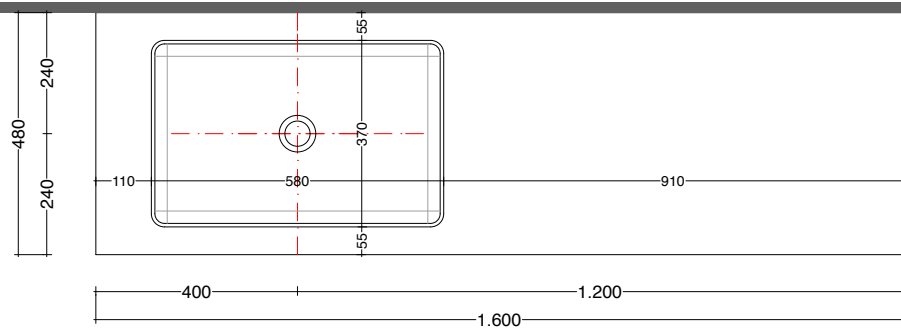

play48_160 anta/cassetto
play48_160 door/drawer

lavabo in appoggio MOOD R
lavabo in appoggio MOOD R

scheda tecnica
technical datasheet
tarjeta técnica
technisches Datenblatt