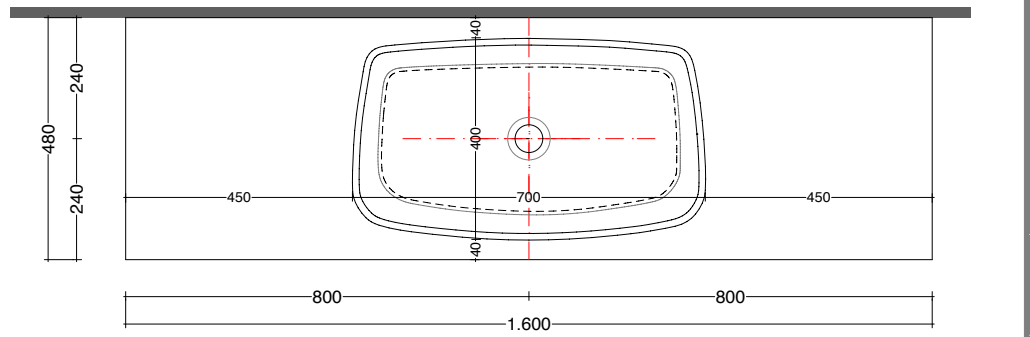

play48_160 anta/cassetto
play48_160 door/drawer

lavabo in appoggio LOOP XL
lavabo in appoggio LOOP XL

scheda tecnica
technical datasheet
tarjeta técnica
technisches Datenblatt