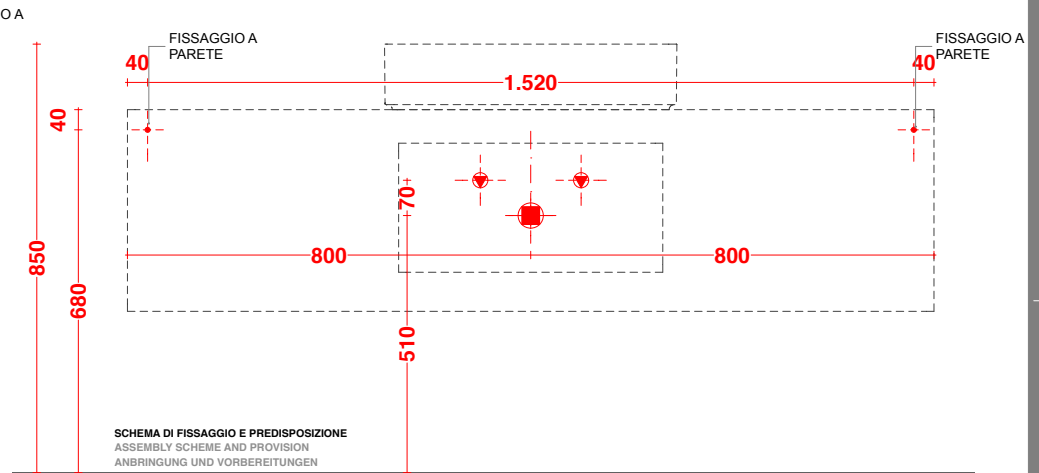

play48_160 anta/cassetto
play48_160 door/drawer

lavabo in appoggio MOOD R
lavabo in appoggio MOOD R

scheda tecnica
technical datasheet
tarjeta técnica
technisches Datenblatt