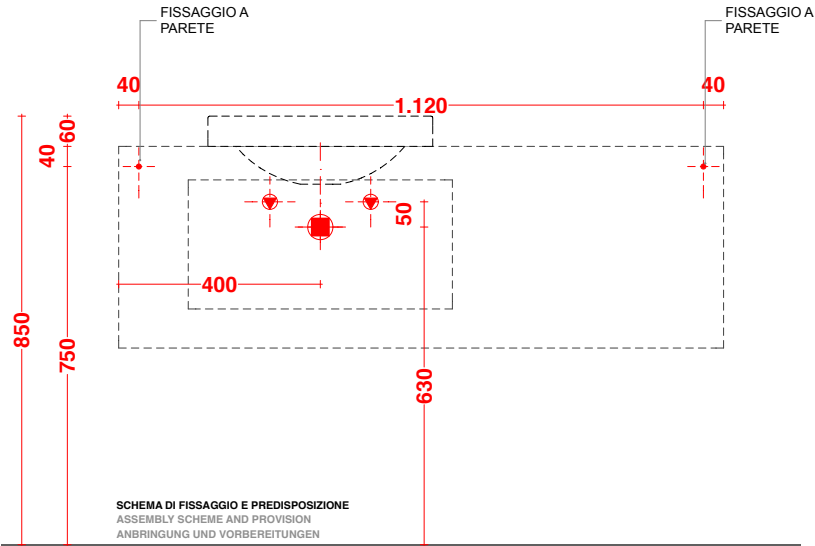

U.CPS.006.035.KR
K.C41.120.048.C_