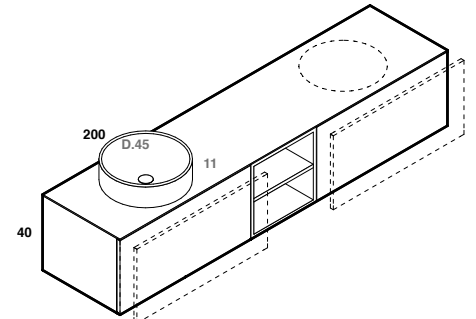

play48_200 anta/cassetto
play48_200 door/drawer

lavabo in appoggio CUP 11 / 26
surface washbasin CUP 11 / 26

scheda tecnica
technical datasheet
tarjeta técnica
technisches Datenblatt