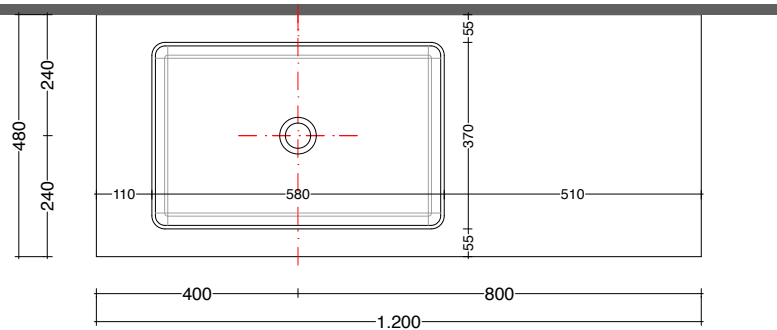

U.MDS.058.037.ML
K.C41.120.048.C_