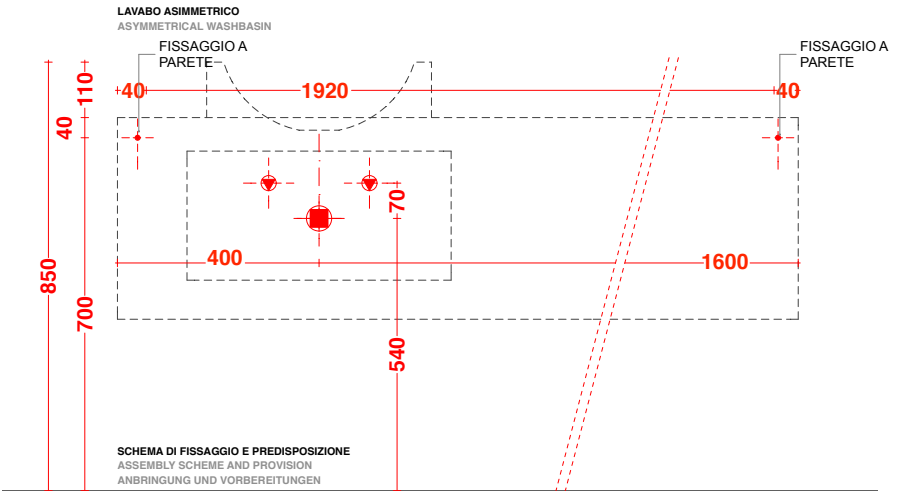

play48_200 anta/cassetto
play48_200 door/drawer

lavabo in appoggio CUP 11 / 26
surface washbasin CUP 11 / 26

scheda tecnica
technical datasheet
tarjeta técnica
technisches Datenblatt

play48_200 anta/cassetto
play48_200 door/drawer

lavabo in appoggio CUP 11 / 26
surface washbasin CUP 11 / 26

scheda tecnica
technical datasheet
tarjeta técnica
technisches Datenblatt

play48_200 anta/cassetto
play48_200door/drawer

lavabo integrato CUBE 50x30 / 70x32
integrated washbasin CUBE 50x30 / 70x32