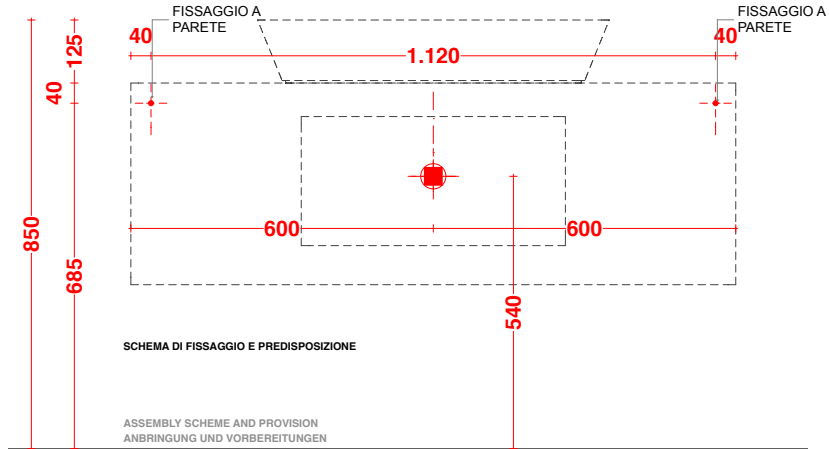

U.MDS.058.037.ML
K.C41.120.048.C_