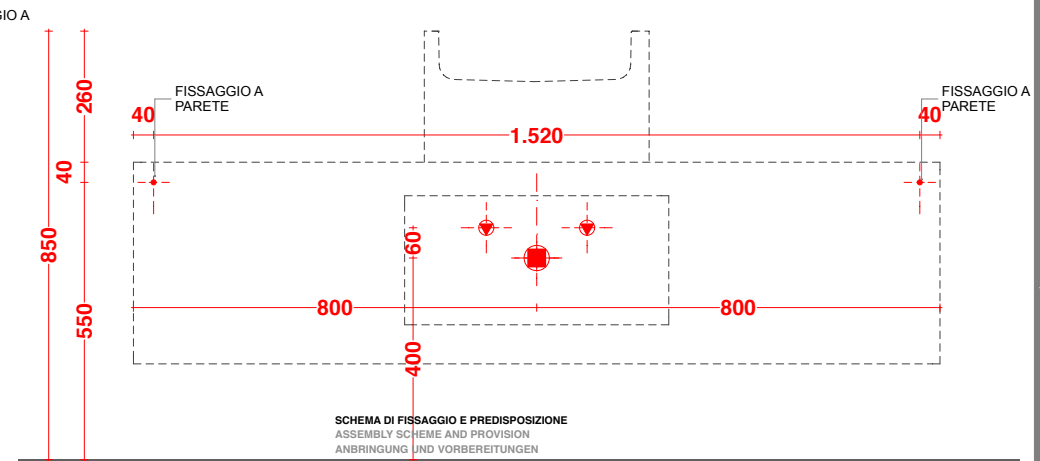

play48_160 anta/cassetto
play48_160 door/drawer

lavabo in appoggio LOG11/26
surface washbasin LOG11/26

scheda tecnica
technical datasheet
tarjeta técnica
technisches Datenblatt