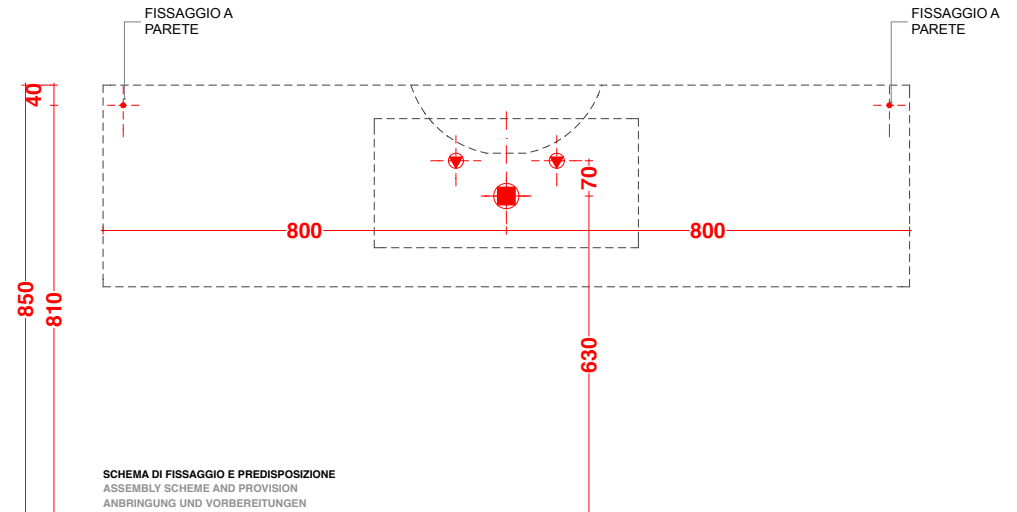

play48_160 anta/cassetto
play48_160 door/drawer

lavabo integrato CUP
integrated washbasin CUP

scheda tecnica
technical datasheet
tarjeta técnica
technisches Datenblatt