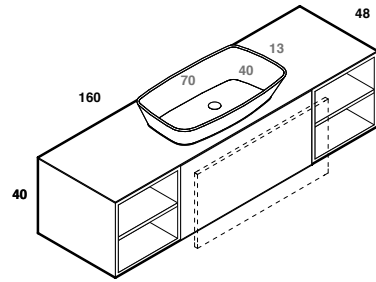

play48_160 anta/cassetto
play48_160 door/drawer

lavabo in appoggio LOOP XL
lavabo in appoggio LOOP XL

scheda tecnica
technical datasheet
tarjeta técnica
technisches Datenblatt