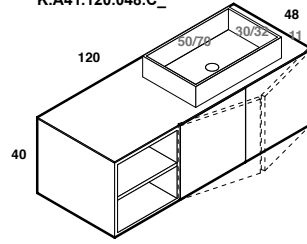

U.LAV.070.032.MK
U.LAV.050.030.MK
K.A41.120.048.C_