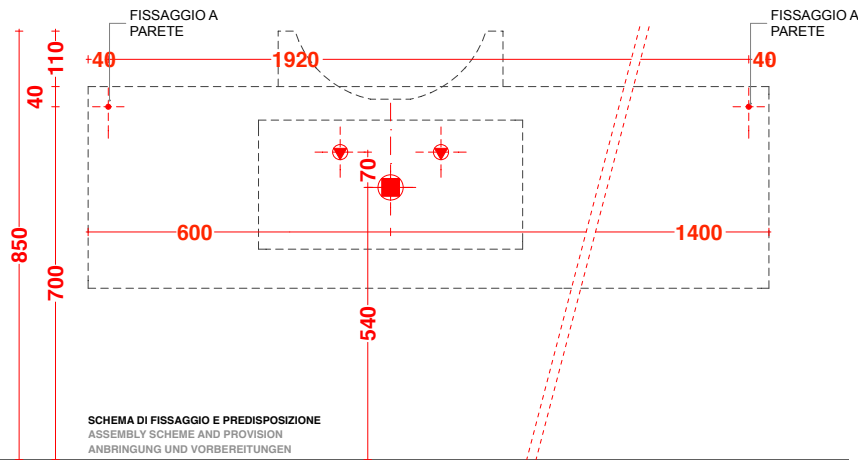

play48_200 anta/cassetto
play48_200 door/drawer

lavabo in appoggio CUP 11 / 26
surface washbasin CUP 11 / 26

scheda tecnica
technical datasheet
tarjeta técnica
technisches Datenblatt

play48_200 anta/cassetto
play48_200 door/drawer

lavabo in appoggio CUP 11 / 26
surface washbasin CUP 11 / 26

scheda tecnica
technical datasheet
tarjeta técnica
technisches Datenblatt

play48_200 anta/cassetto
play48_200door/drawer

lavabo integrato CUBE 50x30 / 70x32
integrated washbasin CUBE 50x30 / 70x32