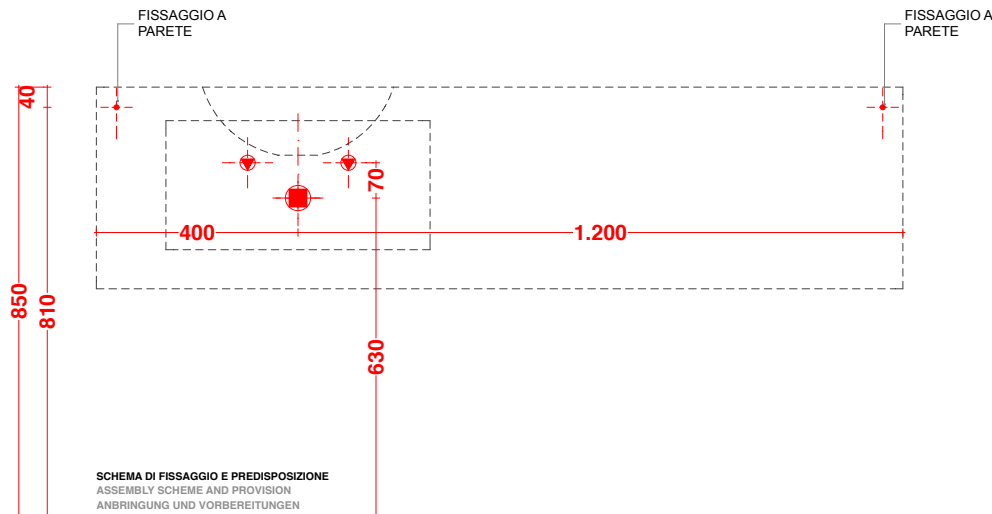

play48_160 anta/cassetto
play48_160 door/drawer

lavabo intergato CUP
integrated washbasin CUP

scheda tecnica
technical datasheet
tarjeta técnica
technisches Datenblatt