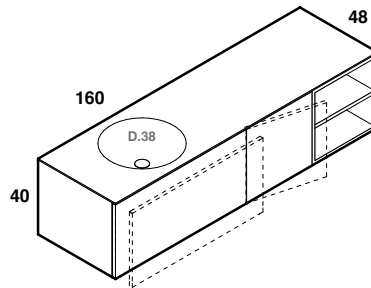

play48_160 anta/cassetto
play48_160 door/drawer

lavabo intergato CUP
integrated washbasin CUP

scheda tecnica
technical datasheet
tarjeta técnica
technisches Datenblatt