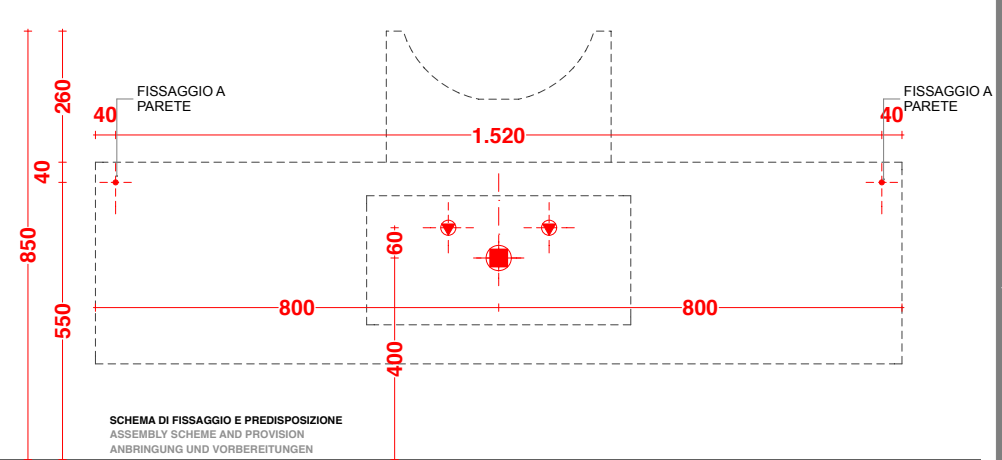

play48_160 anta/cassetto
play48_160 door/drawer

lavabo in appoggio CUP 11 / 26
lavabo in appoggio CUP 11 / 26

scheda tecnica
technical datasheet
tarjeta técnica
technisches Datenblatt