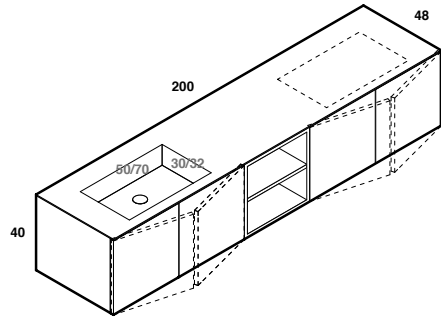

play48_200 anta/cassetto
play48_200door/drawer

lavabo integrato CUBE 50x30 / 70x32
integrated washbasin CUBE 50x30 / 70x32

scheda tecnica
technical datasheet
tarjeta técnica
technisches Datenblatt