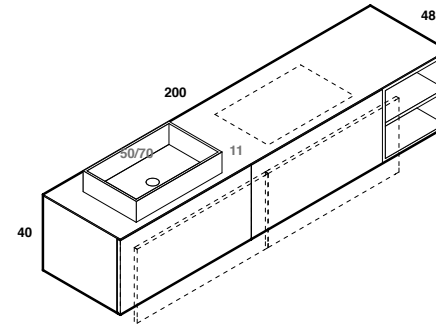

play48_200 anta/cassetto
play48_200 door/drawer

lavabo in appoggio CUBE 50X30 / 70X32
surface washbasin CUBE 50X30 / 70X32

scheda tecnica
technical datasheet
tarjeta técnica
technisches Datenblatt