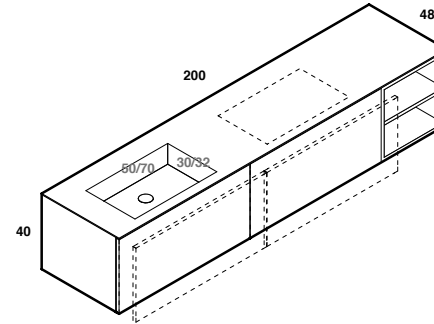

play48_200 anta/cassetto
play48_200door/drawer

lavabo integrato CUBE 50x30 / 70x32
integrated washbasin CUBE 50x30 / 70x32

scheda tecnica
technical datasheet
tarjeta técnica
technisches Datenblatt