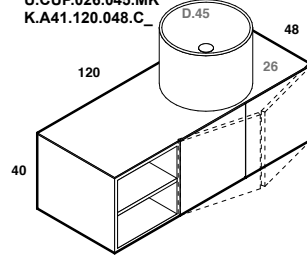

U.CUP.011.045.MK
U.CUP.026.045.MK
K.A41.120.048.C_