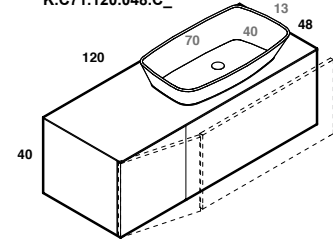

U.MDS.058.037.ML
K.C71.120.048.C_