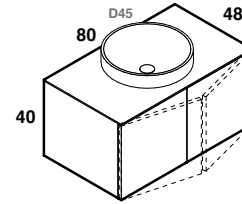

U.CPS.006.035.KR
K.A01.080.048.C_