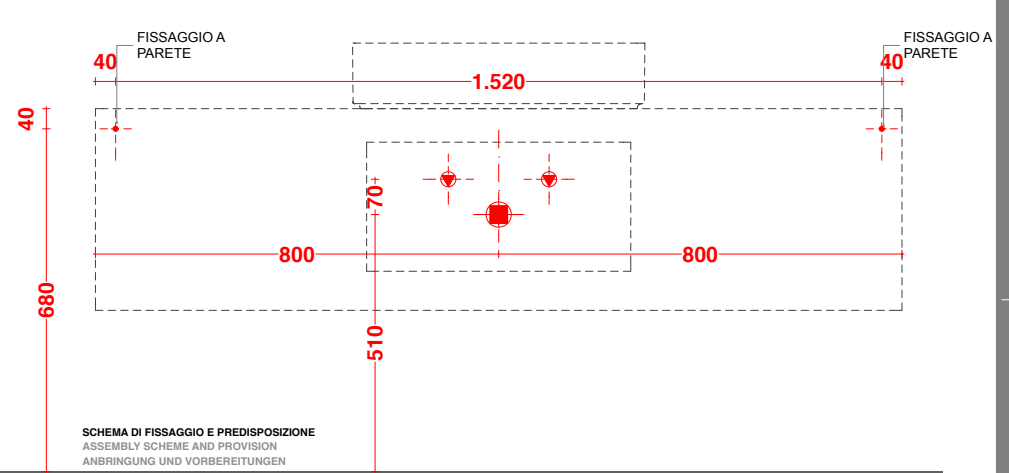

play48_160 anta/cassetto
play48_160 door/drawer

lavabo in appoggio MOOD R
lavabo in appoggio MOOD R

scheda tecnica
technical datasheet
tarjeta técnica
technisches Datenblatt