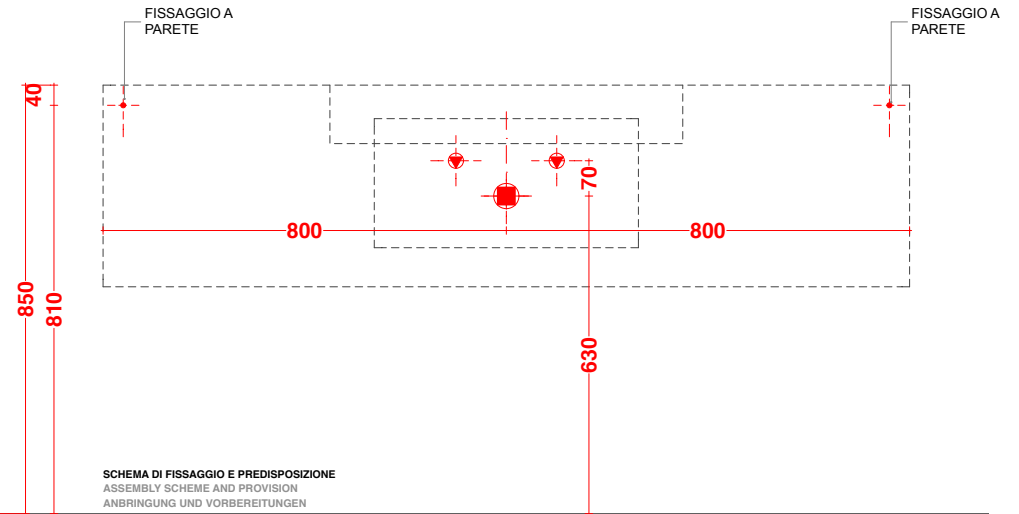

play48_160 anta/cassetto
play48_160 door/drawer

lavabo integrato CUBE 50x30 / 70x32
integrated washbasin CUBE 50x30 / 70x32

scheda tecnica
technical datasheet
tarjeta técnica
technisches Datenblatt