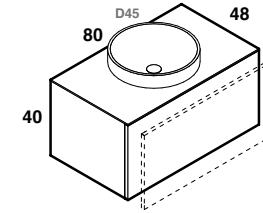

U.CPS.006.035.KR
K.C01.080.048.C_