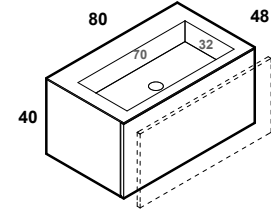

U.CPI.000.040.KR
K.C05.080.048.C_

U.LVI.050.030.KR
K.A05.080.048.C_

U.LVI.050.030.KR
K.C05.080.048.C_

U.LVI.070.032.KR
K.C05.080.048.C_

play48_80 anta/cassetto
play48_80 door/drawer

lavabo semincasso ARTIC / CUP 6
half-recessed washbasin ARTIC / CUP 6