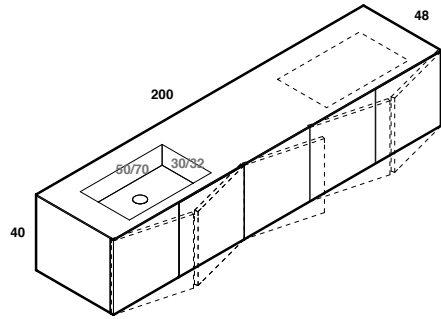

play48_200 anta/cassetto
play48_200door/drawer

lavabo integrato CUBE 50x30 / 70x32
integrated washbasin CUBE 50x30 / 70x32

scheda tecnica
technical datasheet
tarjeta técnica
technisches Datenblatt