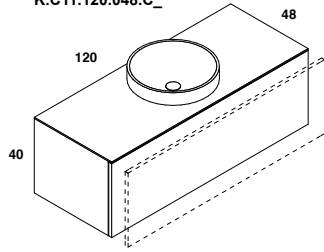

lavabo semincasso CUP 6
half-recessed washbasin CUP 6

scheda tecnica
technical datasheet
tarjeta técnica
technisches Datenblatt

U.CPS.006.035.KR
K.A11.120.048.C_

U.CPS.006.035.KR
K.C11.120.048.C_

U.CPS.006.035.KR
K.A41.120.048.C_