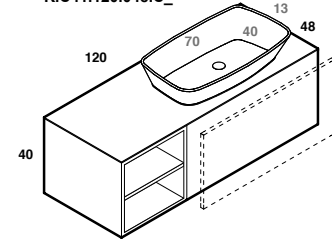

U.MDS.058.037.ML
K.C41.120.048.C_