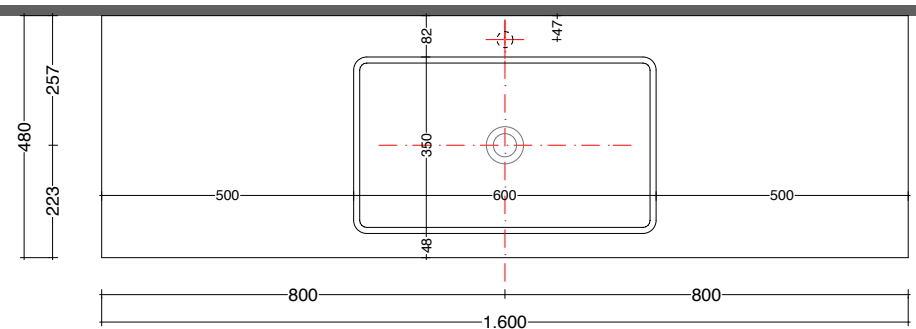

U.CPS.006.035.KR
K.C71.120.048.C_

U.CPS.006.035.KR
K.C41.120.048.C_

play48_160 anta/cassetto
play48_160 door/drawer

lavabo in appoggio ARTIC
lavabo in appoggio ARTIC

scheda tecnica
technical datasheet
tarjeta técnica
technisches Datenblatt