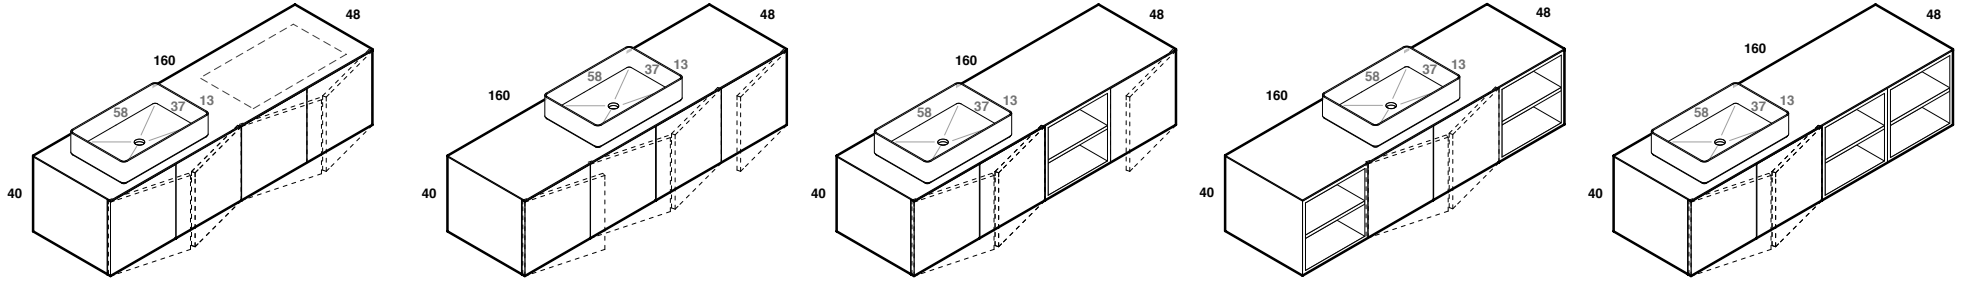

play48_160 anta/cassetto
play48_160 door/drawer

lavabo in appoggio MOOD R
lavabo in appoggio MOOD R

scheda tecnica
technical datasheet
tarjeta técnica
technisches Datenblatt