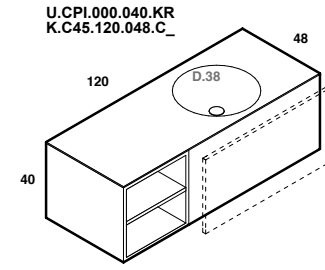

play48_120 anta/cassetto
play48_120 door/drawer

lavabo integrato CUP
integrated washbasin CUP

scheda tecnica
technical datasheet
tarjeta técnica
technisches Datenblatt