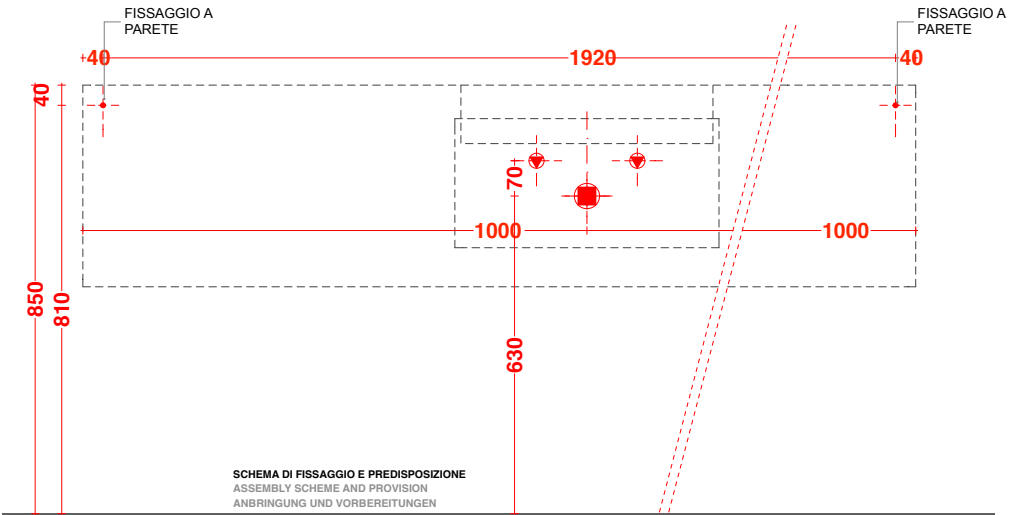

play48_200 anta/cassetto
play48_200 door/drawer

lavabo in appoggio CUP 11 / 26
surface washbasin CUP 11 / 26

scheda tecnica
technical datasheet
tarjeta técnica
technisches Datenblatt

play48_200 anta/cassetto
play48_200 door/drawer

lavabo in appoggio CUP 11 / 26
surface washbasin CUP 11 / 26

scheda tecnica
technical datasheet
tarjeta técnica
technisches Datenblatt

play48_200 anta/cassetto
play48_200door/drawer

lavabo integrato CUBE 50x30 / 70x32
integrated washbasin CUBE 50x30 / 70x32

scheda tecnica
technical datasheet
tarjeta técnica
technisches Datenblatt

play48_200 anta/cassetto
play48_200door/drawer

lavabo integrato CUBE 50x30 / 70x32
integrated washbasin CUBE 50x30 / 70x32

scheda tecnica
technical datasheet
tarjeta técnica
technisches Datenblatt