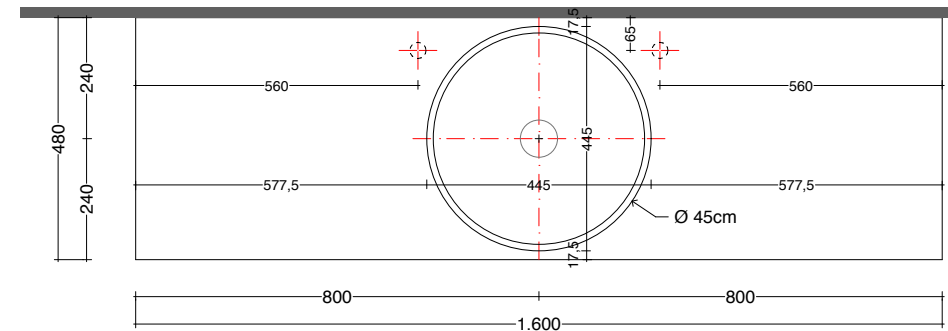

play48_160 anta/cassetto
play48_160 door/drawer

lavabo in appoggio LOG11/26
surface washbasin LOG11/26

scheda tecnica
technical datasheet
tarjeta técnica
technisches Datenblatt