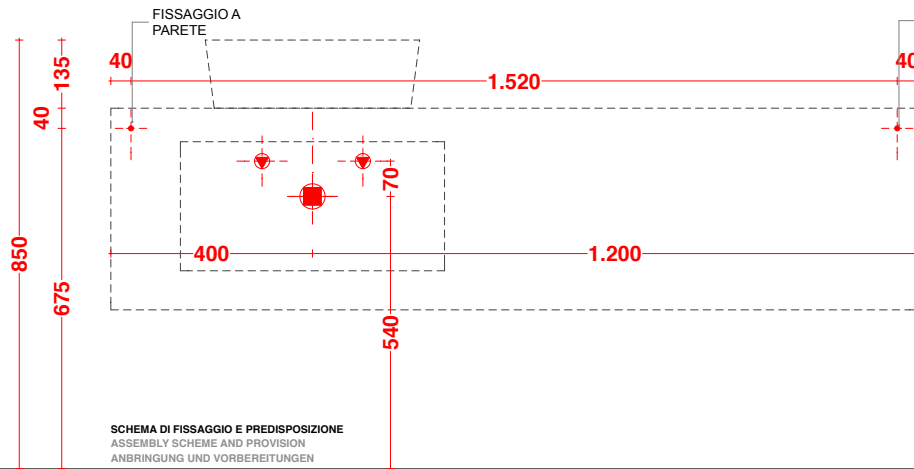

play48_160 anta/cassetto
play48_160 door/drawer

lavabo in appoggio POLAR
lavabo in appoggio POLAR

scheda tecnica
technical datasheet
tarjeta técnica
technisches Datenblatt