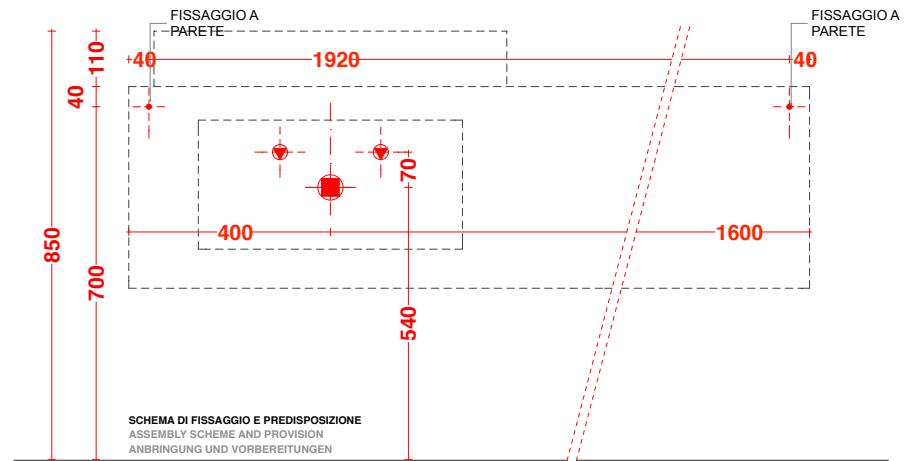

play48_200 anta/cassetto
play48_200 door/drawer

lavabo in appoggio CUBE 50X30 / 70X32
surface washbasin CUBE 50X30 / 70X32

scheda tecnica
technical datasheet
tarjeta técnica
technisches Datenblatt