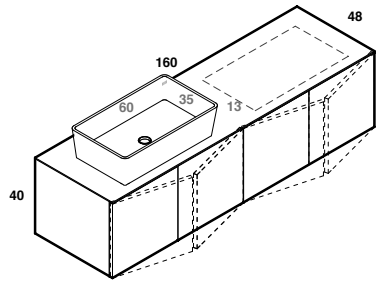

U.CPS.006.035.KR
K.C71.120.048.C_

U.CPS.006.035.KR
K.C41.120.048.C_

play48_160 anta/cassetto
play48_160 door/drawer

lavabo in appoggio ARTIC
lavabo in appoggio ARTIC

scheda tecnica
technical datasheet
tarjeta técnica
technisches Datenblatt