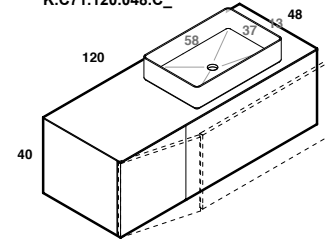

U.MDS.058.037.ML
K.C71.120.048.C_