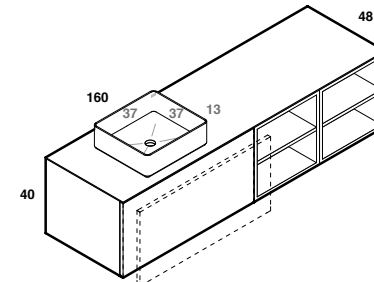

play48_160 anta/cassetto
play48_160 door/drawer

lavabo in appoggio MOOD S
lavabo in appoggio MOOD S

scheda tecnica
technical datasheet
tarjeta técnica
technisches Datenblatt