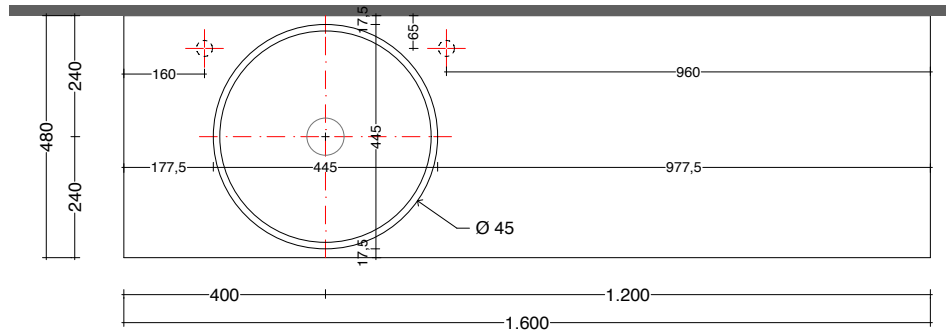

play48_160 anta/cassetto
play48_160 door/drawer

lavabo in appoggio LOG 11/26
surface washbasin CUP 11/26

scheda tecnica
technical datasheet
tarjeta técnica
technisches Datenblatt