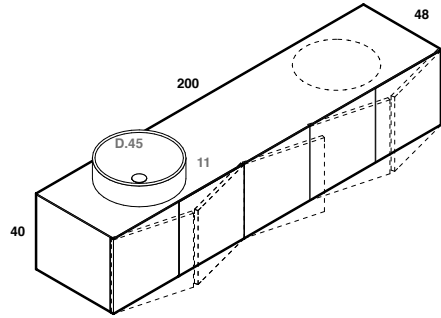

play48_200 anta/cassetto
play48_200 door/drawer

lavabo in appoggio CUP 11 / 26
surface washbasin CUP 11 / 26

scheda tecnica
technical datasheet
tarjeta técnica
technisches Datenblatt