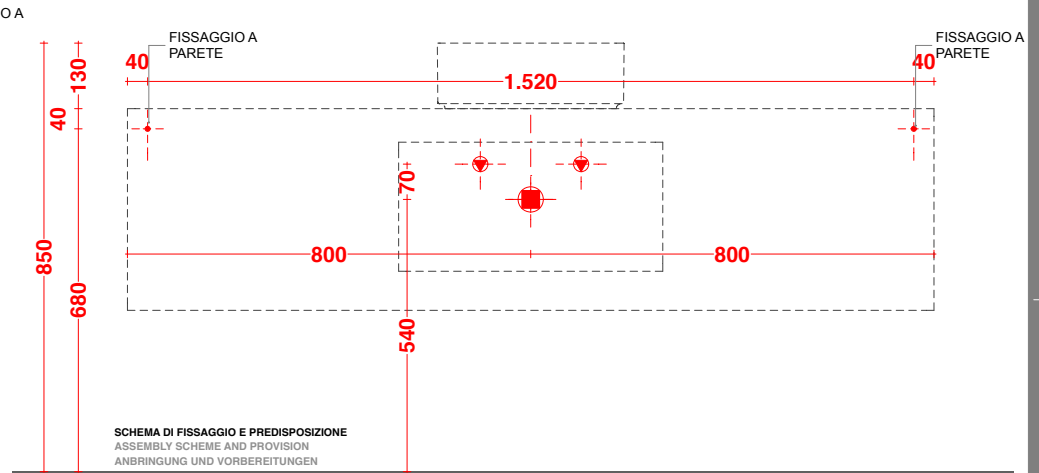

play48_160 anta/cassetto
play48_160 door/drawer

lavabo in appoggio MOOD S
lavabo in appoggio MOOD S

scheda tecnica
technical datasheet
tarjeta técnica
technisches Datenblatt