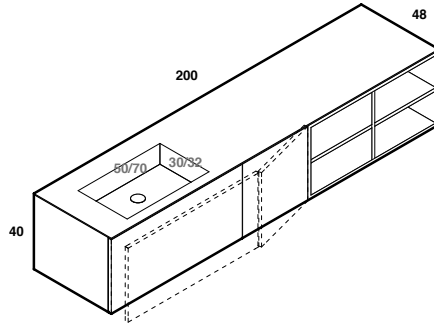

play48_200 anta/cassetto
play48_200door/drawer

lavabo integrato CUBE 50x30 / 70x32
integrated washbasin CUBE 50x30 / 70x32

scheda tecnica
technical datasheet
tarjeta técnica
technisches Datenblatt