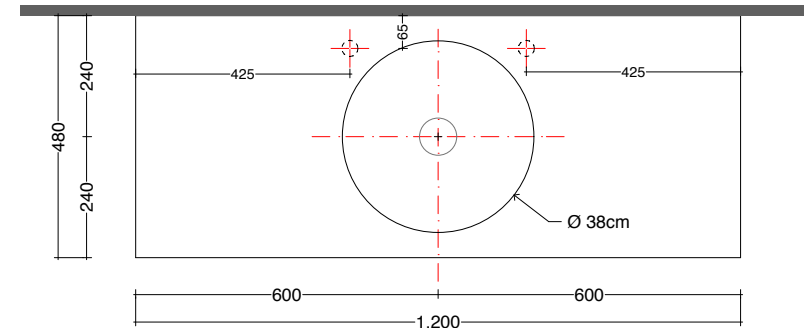

play48_120 anta/cassetto
play48_120 door/drawer

lavabo integrato CUP
integrated washbasin CUP

scheda tecnica
technical datasheet
tarjeta técnica
technisches Datenblatt