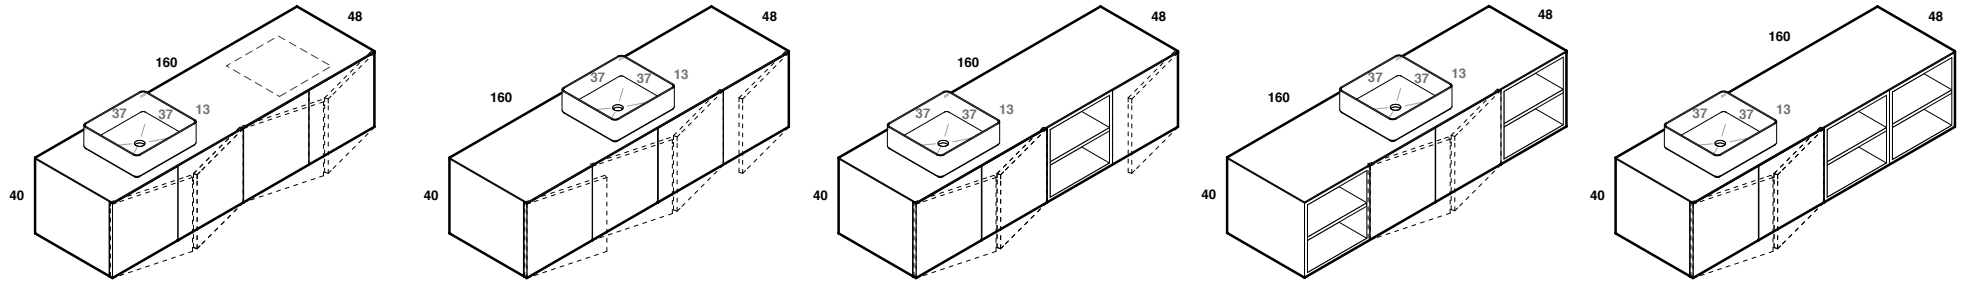

play48_160 anta/cassetto
play48_160 door/drawer

lavabo in appoggio MOOD S
lavabo in appoggio MOOD S

scheda tecnica
technical datasheet
tarjeta técnica
technisches Datenblatt