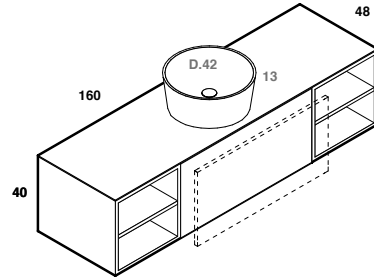

play48_160 anta/cassetto
play48_160 door/drawer

lavabo in appoggio POLAR
lavabo in appoggio POLAR

scheda tecnica
technical datasheet
tarjeta técnica
technisches Datenblatt