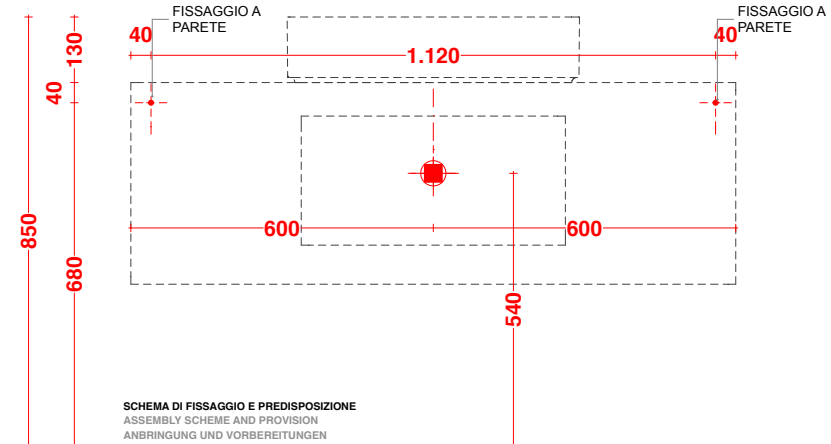

U.MDS.058.037.ML
K.C41.120.048.C_