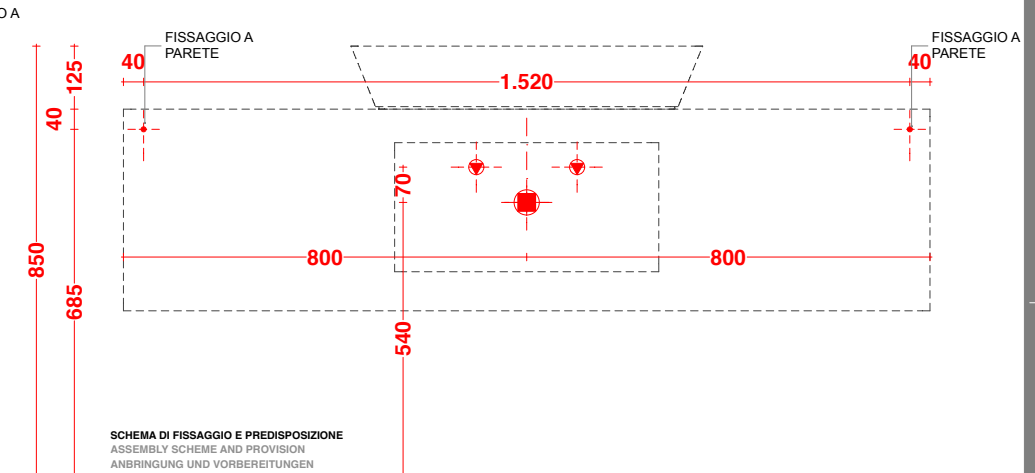

play48_160 anta/cassetto
play48_160 door/drawer

lavabo in appoggio LOOP XL
lavabo in appoggio LOOP XL

scheda tecnica
technical datasheet
tarjeta técnica
technisches Datenblatt