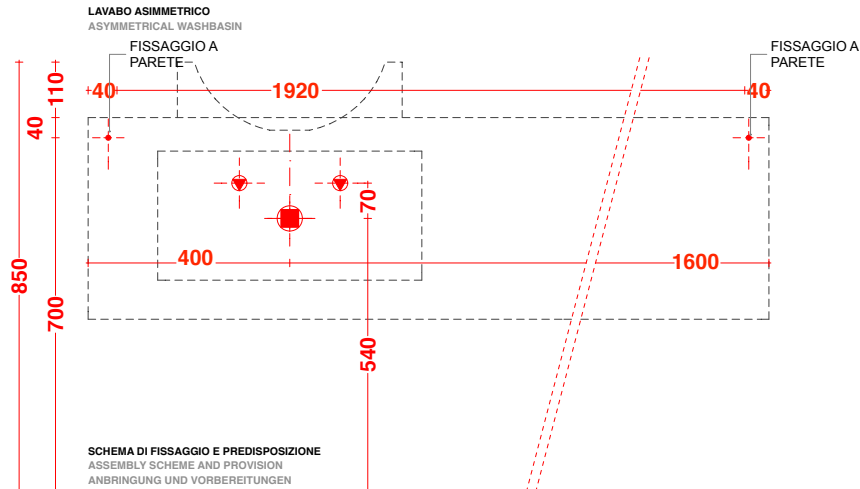

lavabo in appoggio CUBE 50X30 / 70X32
surface washbasin CUBE 50X30 / 70X32

scheda tecnica
technical datasheet
tarjeta técnica
technisches Datenblatt

play48_200 anta/cassetto
play48_200 door/drawer

lavabo in appoggio CUBE 50X30 / 70X32
surface washbasin CUBE 50X30 / 70X32

scheda tecnica
technical datasheet
tarjeta técnica
technisches Datenblatt

play48_200 anta/cassetto
play48_200 door/drawer

lavabo in appoggio CUP 11 / 26
surface washbasin CUP 11 / 26

scheda tecnica
technical datasheet
tarjeta técnica
technisches Datenblatt

play48_200 anta/cassetto
play48_200 door/drawer

lavabo in appoggio CUP 11 / 26
surface washbasin CUP 11 / 26

scheda tecnica
technical datasheet
tarjeta técnica
technisches Datenblatt

play48_200 anta/cassetto
play48_200 door/drawer