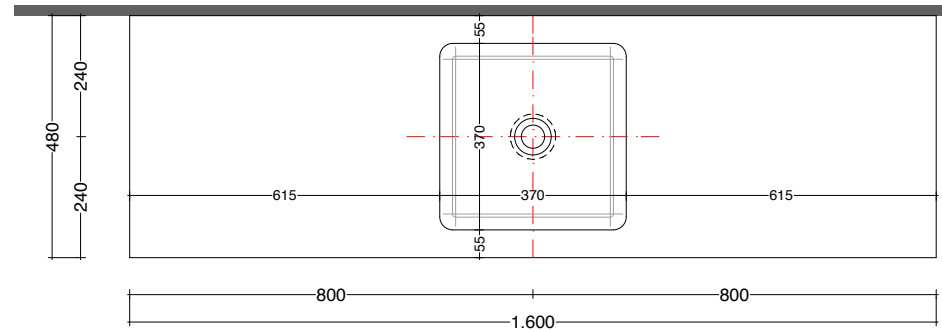

play48_160 anta/cassetto
play48_160 door/drawer

lavabo in appoggio MOOD S
lavabo in appoggio MOOD S

scheda tecnica
technical datasheet
tarjeta técnica
technisches Datenblatt