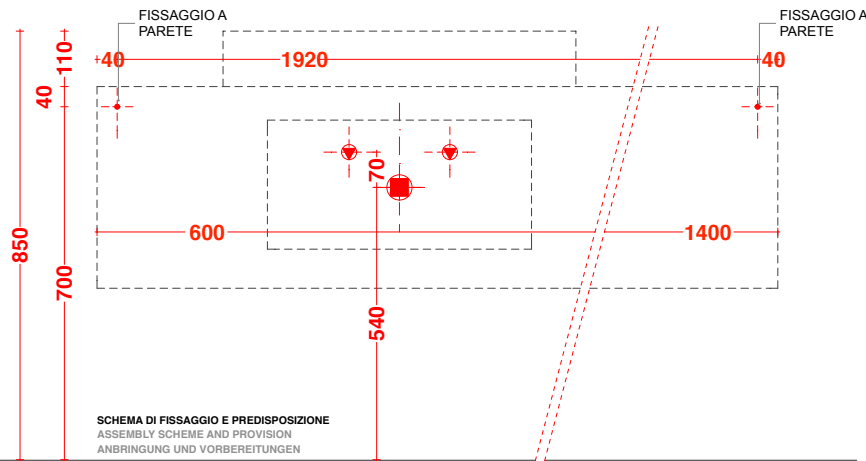

play48_200 anta/cassetto
play48_200 door/drawer

lavabo in appoggio CUBE 50X30 / 70X32
surface washbasin CUBE 50X30 / 70X32

scheda tecnica
technical datasheet
tarjeta técnica
technisches Datenblatt