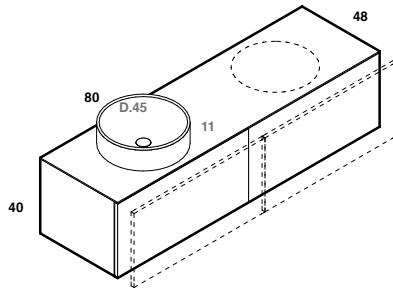

play48_160 anta/cassetto
play48_160 door/drawer

lavabo in appoggio CUP 11 / 26
lavabo in appoggio CUP 11 / 26

scheda tecnica
technical datasheet
tarjeta técnica
technisches Datenblatt