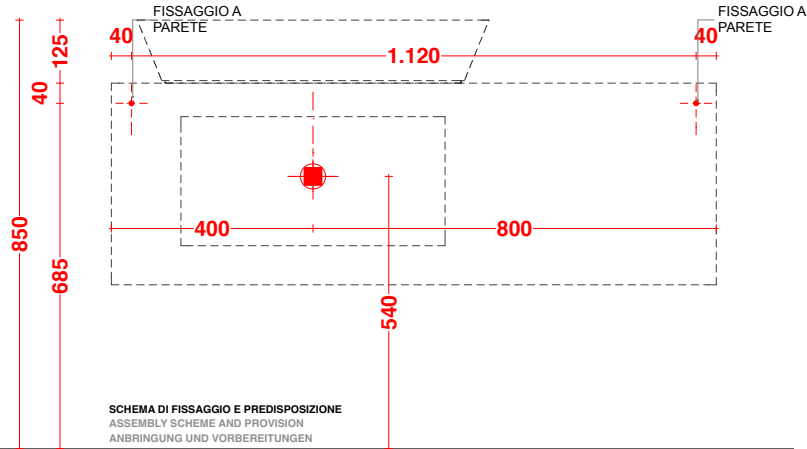

U.MDS.058.037.ML
K.C41.120.048.C_