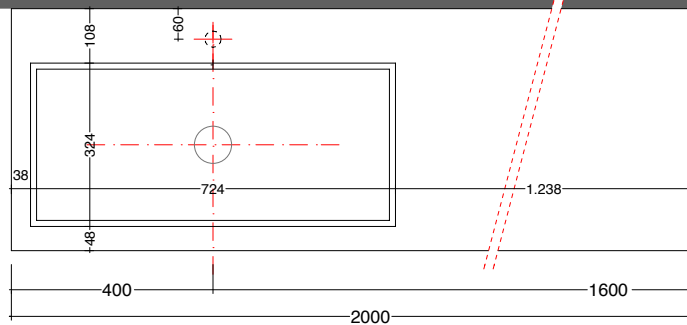

play48_200 anta/cassetto
play48_200 door/drawer

lavabo in appoggio CUBE 50X30 / 70X32
surface washbasin CUBE 50X30 / 70X32

scheda tecnica
technical datasheet
tarjeta técnica
technisches Datenblatt