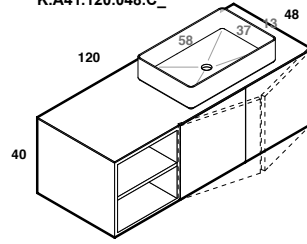

U.MDS.058.037.ML
K.A41.120.048.C_