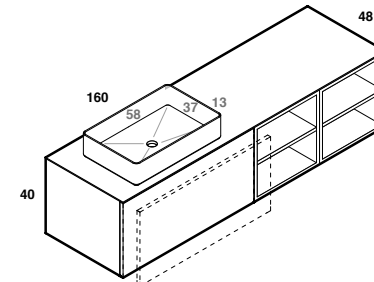

play48_160 anta/cassetto
play48_160 door/drawer

lavabo in appoggio MOOD R
lavabo in appoggio MOOD R

scheda tecnica
technical datasheet
tarjeta técnica
technisches Datenblatt