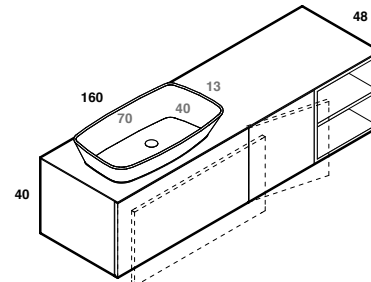

play48_160 anta/cassetto
play48_160 door/drawer

lavabo in appoggio LOOP XL
lavabo in appoggio LOOP XL

scheda tecnica
technical datasheet
tarjeta técnica
technisches Datenblatt