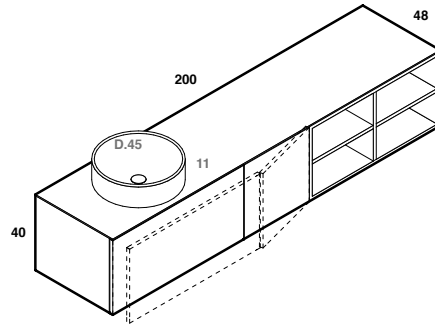

play48_200 anta/cassetto
play48_200 door/drawer

lavabo in appoggio CUP 11 / 26
surface washbasin CUP 11 / 26

scheda tecnica
technical datasheet
tarjeta técnica
technisches Datenblatt