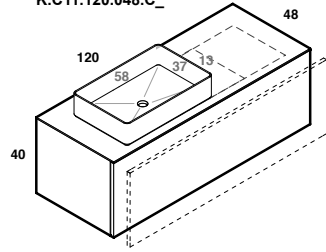

U.MDS.058.037.ML
K.C11.120.048.C_