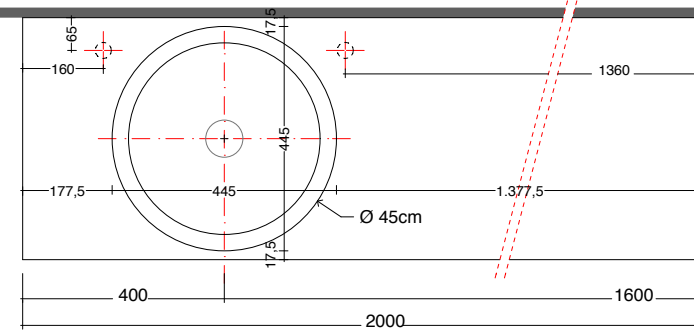

play48_200 anta/cassetto
play48_200 door/drawer

lavabo in appoggio CUP 11 / 26
surface washbasin CUP 11 / 26

scheda tecnica
technical datasheet
tarjeta técnica
technisches Datenblatt