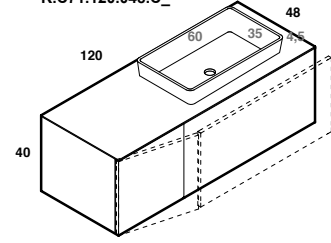

U.ARS.060.035.KR
K.C71.120.048.C_