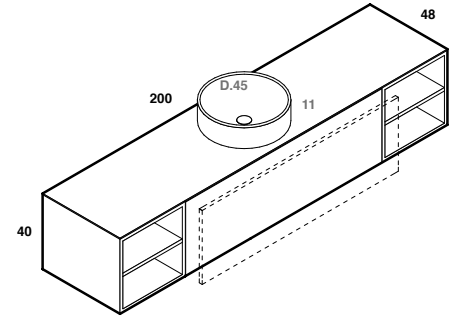

play48_200 anta/cassetto
play48_200 door/drawer

lavabo in appoggio CUP 11 / 26
surface washbasin CUP 11 / 26

scheda tecnica
technical datasheet
tarjeta técnica
technisches Datenblatt