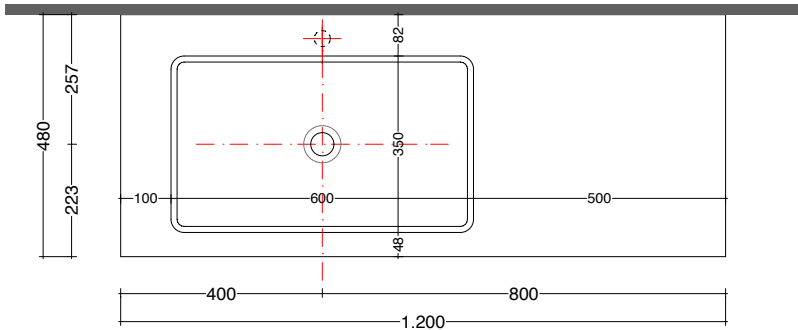

U.ARS.060.035.KR
K.C41.120.048.C_