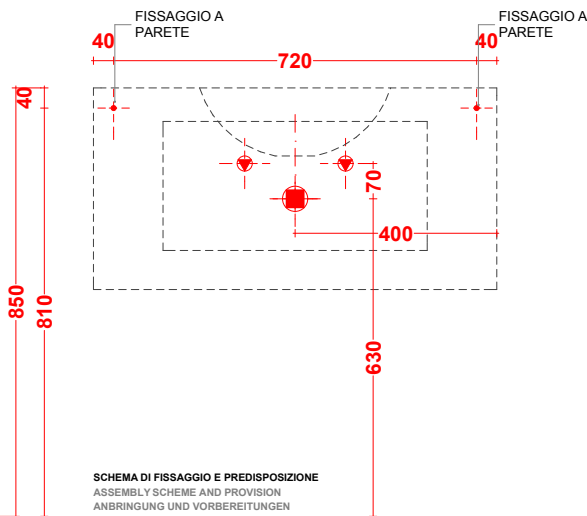

U.CPI.000.040.KR
K.C05.080.048.C_

U.LVI.050.030.KR
K.A05.080.048.C_

U.LVI.050.030.KR
K.C05.080.048.C_

U.LVI.070.032.KR
K.C05.080.048.C_

play48_80 anta/cassetto
play48_80 door/drawer

lavabo semincasso ARTIC / CUP 6
half-recessed washbasin ARTIC / CUP 6