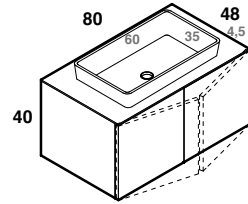

play48_80 anta/cassetto
play48_80 door/drawer

lavabo semincasso ARTIC / CUP 6
half-recessed washbasin ARTIC / CUP 6

scheda tecnica
technical datasheet
tarjeta técnica
technisches Datenblatt

U.ARS.060.035.KR
K.A01.080.048.C_