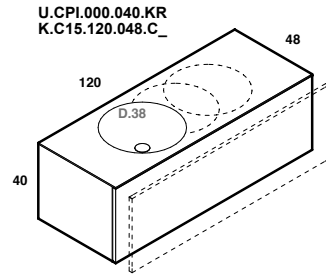

play48_120 anta/cassetto
play48_120 door/drawer

lavabo integrato CUP
integrated washbasin CUP

scheda tecnica
technical datasheet
tarjeta técnica
technisches Datenblatt