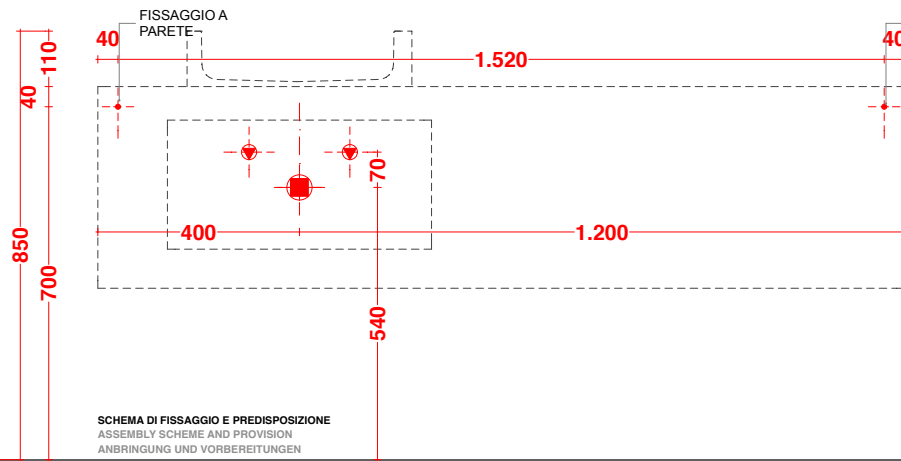

play48_160 anta/cassetto
play48_160 door/drawer

lavabo in appoggio LOG11/26
surface washbasin LOG11/26

scheda tecnica
technical datasheet
tarjeta técnica
technisches Datenblatt