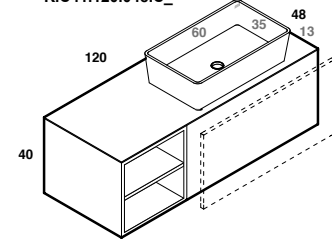

U.ARA.060.035.KR
K.C41.120.048.C_