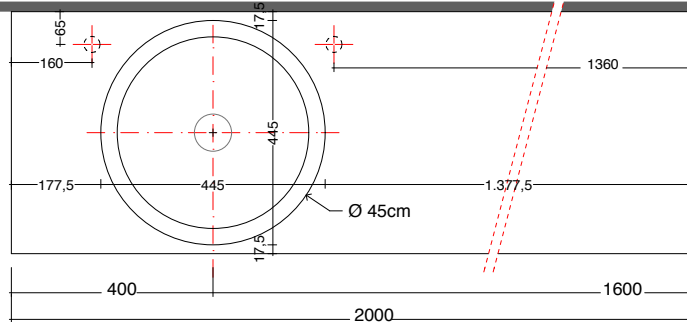

play48_200 anta/cassetto
play48_200 door/drawer

lavabo in appoggio CUP 11 / 26
surface washbasin CUP 11 / 26

scheda tecnica
technical datasheet
tarjeta técnica
technisches Datenblatt