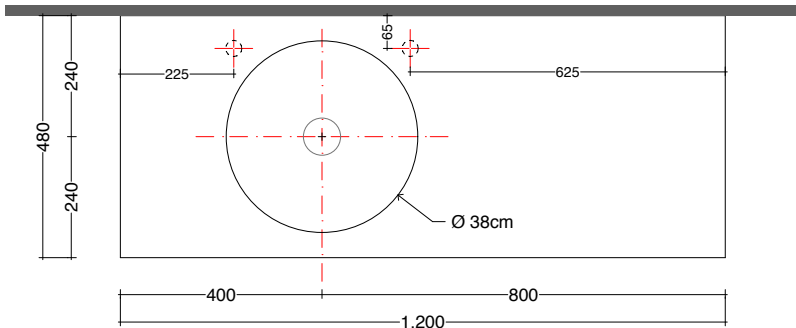

play48_120 anta/cassetto
play48_120 door/drawer

lavabo integrato CUP
integrated washbasin CUP

scheda tecnica
technical datasheet
tarjeta técnica
technisches Datenblatt