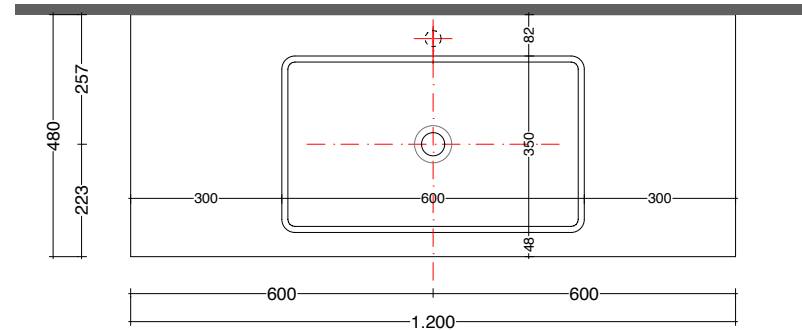

U.ARS.060.035.KR
K.C41.120.048.C_