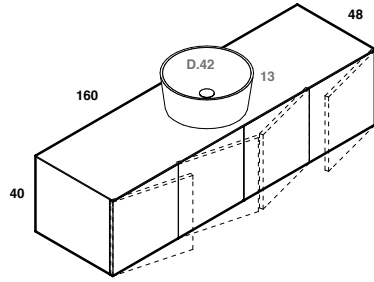

play48_160 anta/cassetto
play48_160 door/drawer

lavabo in appoggio POLAR
lavabo in appoggio POLAR

scheda tecnica
technical datasheet
tarjeta técnica
technisches Datenblatt