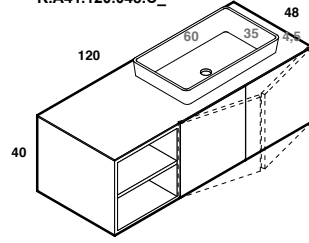

U.ARS.060.035.KR
K.A41.120.048.C_