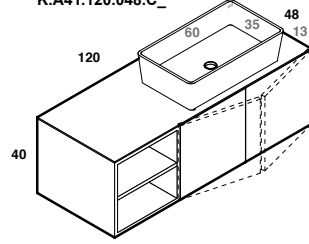

U.ARA.060.035.KR
K.A41.120.048.C_