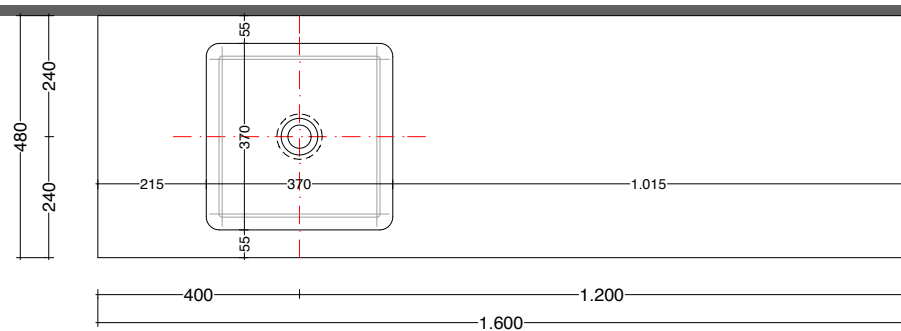

play48_160 anta/cassetto
play48_160 door/drawer

lavabo in appoggio MOOD S
lavabo in appoggio MOOD S

scheda tecnica
technical datasheet
tarjeta técnica
technisches Datenblatt