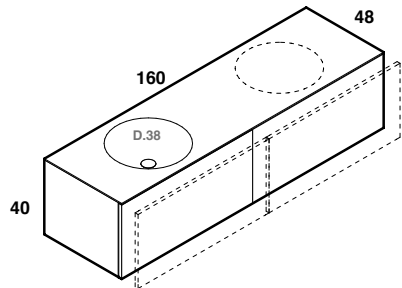

play48_160 anta/cassetto
play48_160 door/drawer

lavabo intergato CUP
integrated washbasin CUP

scheda tecnica
technical datasheet
tarjeta técnica
technisches Datenblatt