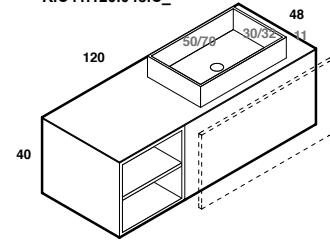

U.LAV.070.032.MK
U.LAV.050.030.MK
K.C41.120.048.C_