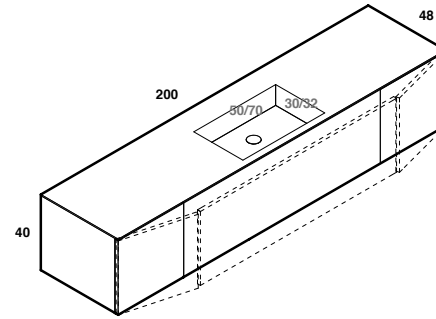

play48_200 anta/cassetto
play48_200door/drawer

lavabo integrato CUBE 50x30 / 70x32
integrated washbasin CUBE 50x30 / 70x32

scheda tecnica
technical datasheet
tarjeta técnica
technisches Datenblatt