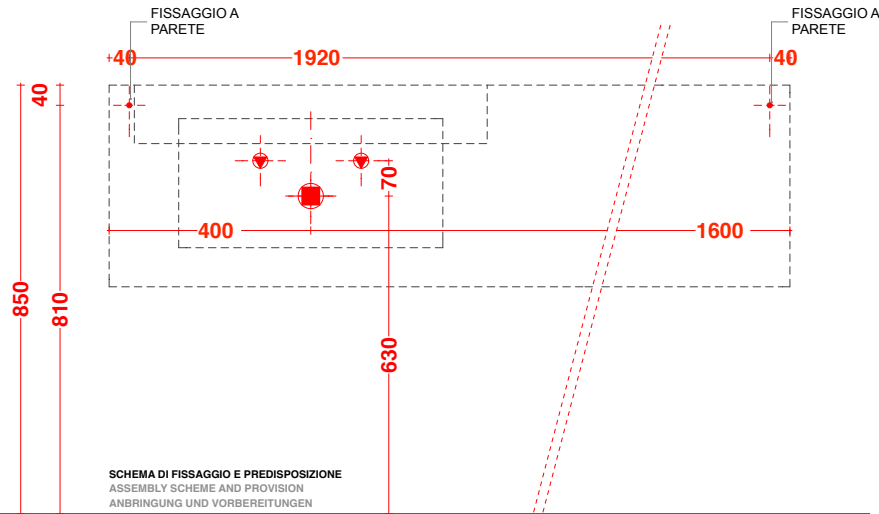

lavabo in appoggio CUP 11 / 26
surface washbasin CUP 11 / 26

scheda tecnica
technical datasheet
tarjeta técnica
technisches Datenblatt

play48_200 anta/cassetto
play48_200door/drawer

lavabo integrato CUBE 50x30 / 70x32
integrated washbasin CUBE 50x30 / 70x32

scheda tecnica
technical datasheet
tarjeta técnica
technisches Datenblatt

play48_200 anta/cassetto
play48_200door/drawer

lavabo integrato CUBE 50x30 / 70x32
integrated washbasin CUBE 50x30 / 70x32

scheda tecnica
technical datasheet
tarjeta técnica
technisches Datenblatt