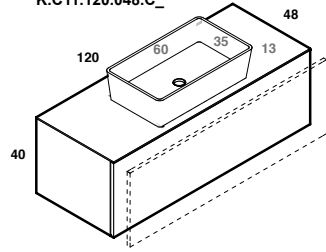

U.ARA.060.035.KR
K.C11.120.048.C_