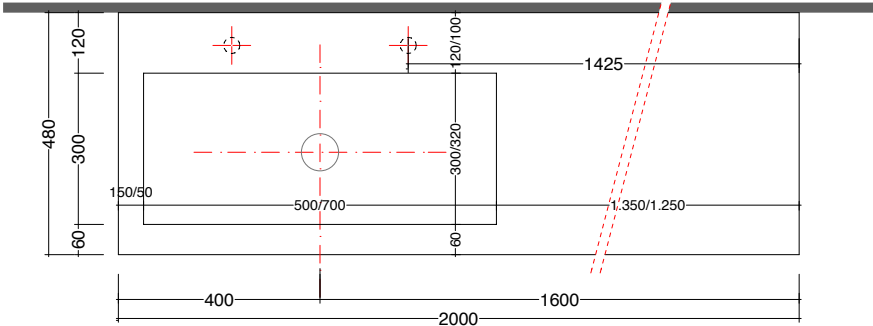

play48_200 anta/cassetto
play48_200door/drawer

lavabo integrato CUBE 50x30 / 70x32
integrated washbasin CUBE 50x30 / 70x32

scheda tecnica
technical datasheet
tarjeta técnica
technisches Datenblatt