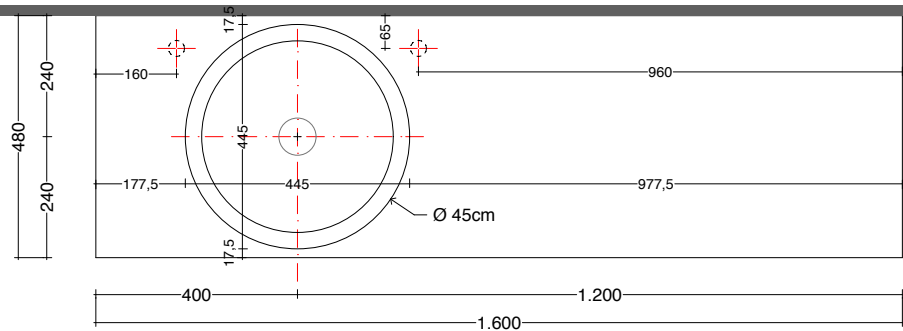

play48_160 anta/cassetto
play48_160 door/drawer

lavabo in appoggio CUP 11 / 26
lavabo in appoggio CUP 11 / 26

scheda tecnica
technical datasheet
tarjeta técnica
technisches Datenblatt