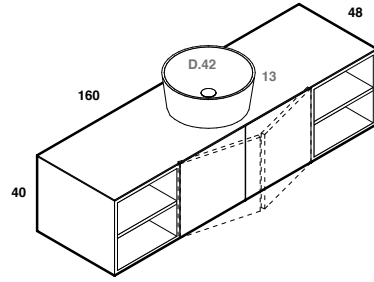

play48_160 anta/cassetto
play48_160 door/drawer

lavabo in appoggio POLAR
lavabo in appoggio POLAR

scheda tecnica
technical datasheet
tarjeta técnica
technisches Datenblatt