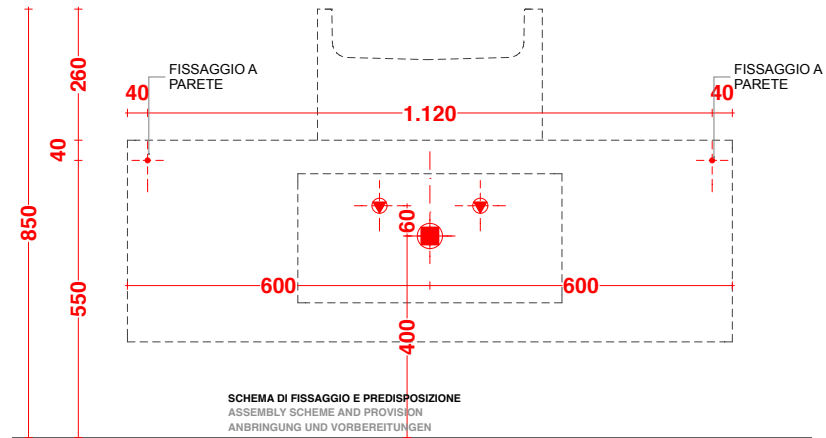

U.LOG.026.045.MK
U.LOG.011.045.MK
K.C41.120.048.C_

play48_120 anta/cassetto
play48_120 door/drawer

lavabo in appoggio LOOP XL
surface washbasin LOOP

scheda tecnica
technical datasheet
tarjeta técnica
technisches Datenblatt