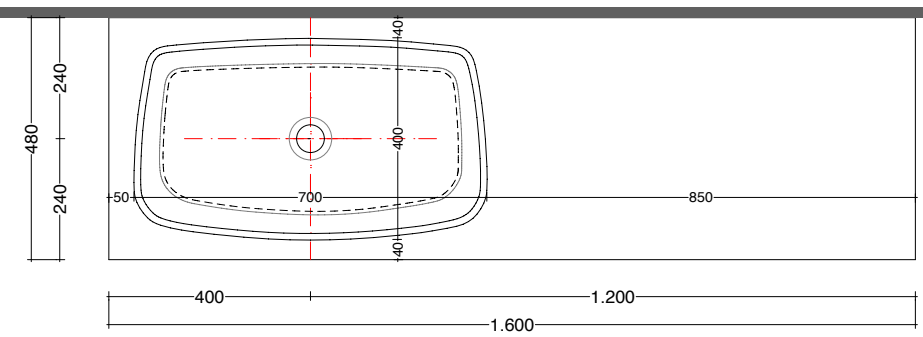

play48_160 anta/cassetto
play48_160 door/drawer

lavabo in appoggio LOOP XL
lavabo in appoggio LOOP XL

scheda tecnica
technical datasheet
tarjeta técnica
technisches Datenblatt