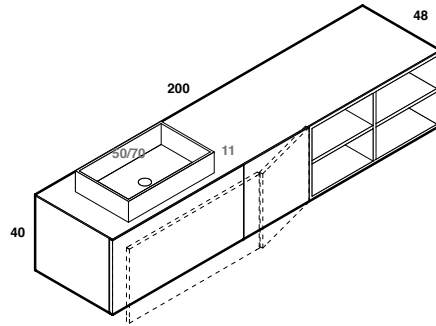

play48_200 anta/cassetto
play48_200 door/drawer

lavabo in appoggio CUBE 50X30 / 70X32
surface washbasin CUBE 50X30 / 70X32

scheda tecnica
technical datasheet
tarjeta técnica
technisches Datenblatt