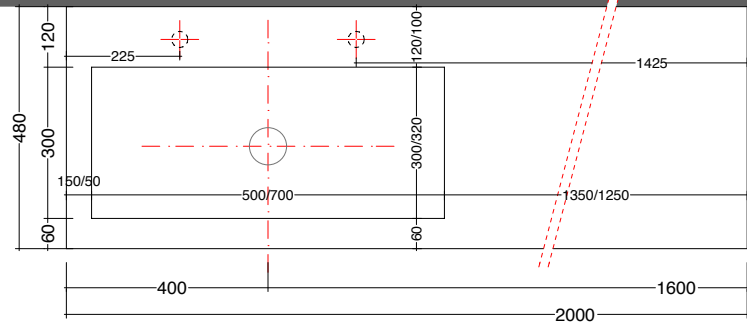

play48_200 anta/cassetto
play48_200door/drawer

lavabo integrato CUBE 50x30 / 70x32
integrated washbasin CUBE 50x30 / 70x32

scheda tecnica
technical datasheet
tarjeta técnica
technisches Datenblatt