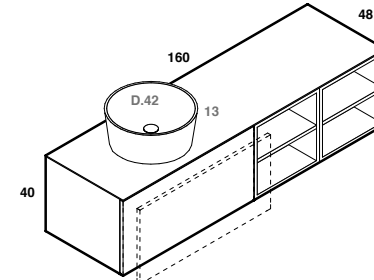

play48_160 anta/cassetto
play48_160 door/drawer

lavabo in appoggio POLAR
lavabo in appoggio POLAR

scheda tecnica
technical datasheet
tarjeta técnica
technisches Datenblatt