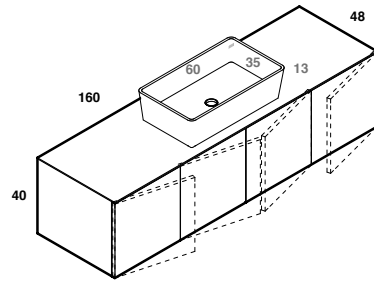

U.CPS.006.035.KR
K.C71.120.048.C_

U.CPS.006.035.KR
K.C41.120.048.C_

play48_160 anta/cassetto
play48_160 door/drawer

lavabo in appoggio ARTIC
lavabo in appoggio ARTIC

scheda tecnica
technical datasheet
tarjeta técnica
technisches Datenblatt