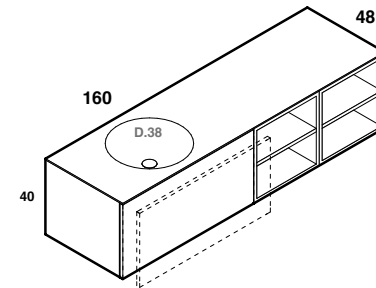

play48_160 anta/cassetto
play48_160 door/drawer

lavabo intergato CUP
integrated washbasin CUP

scheda tecnica
technical datasheet
tarjeta técnica
technisches Datenblatt