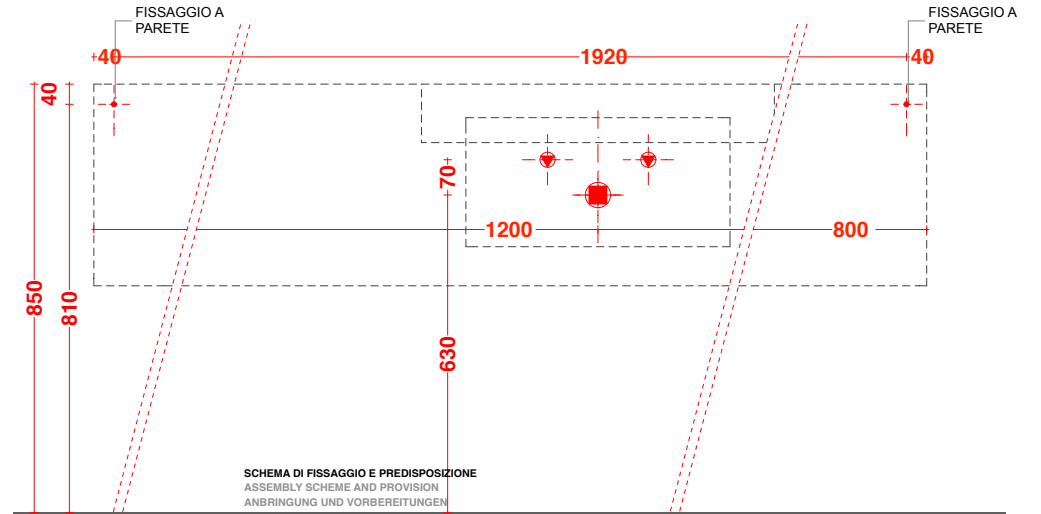

lavabo in appoggio CUP 11 / 26
surface washbasin CUP 11 / 26

scheda tecnica
technical datasheet
tarjeta técnica
technisches Datenblatt

play48_200 anta/cassetto
play48_200door/drawer

lavabo integrato CUBE 50x30 / 70x32
integrated washbasin CUBE 50x30 / 70x32

scheda tecnica
technical datasheet
tarjeta técnica
technisches Datenblatt

play48_200 anta/cassetto
play48_200door/drawer

lavabo integrato CUBE 50x30 / 70x32
integrated washbasin CUBE 50x30 / 70x32

scheda tecnica
technical datasheet
tarjeta técnica
technisches Datenblatt

play48_200 anta/cassetto
play48_200door/drawer

lavabo integrato CUBE 50x30 / 70x32
integrated washbasin CUBE 50x30 / 70x32

scheda tecnica
technical datasheet
tarjeta técnica
technisches Datenblatt

play48_200 anta/cassetto
play48_200door/drawer