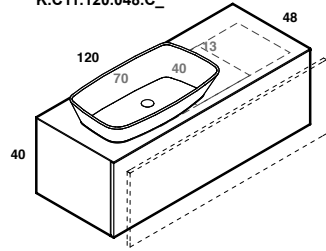

U.MDS.058.037.ML
K.C11.120.048.C_