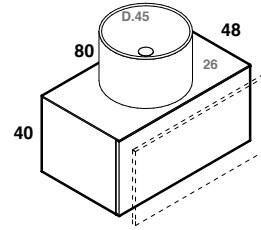

U.CUP.026.045.MK
K.C01.080.048.C_