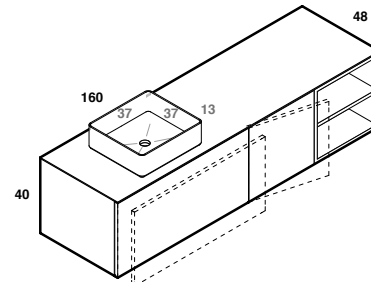

play48_160 anta/cassetto
play48_160 door/drawer

lavabo in appoggio MOOD S
lavabo in appoggio MOOD S

scheda tecnica
technical datasheet
tarjeta técnica
technisches Datenblatt