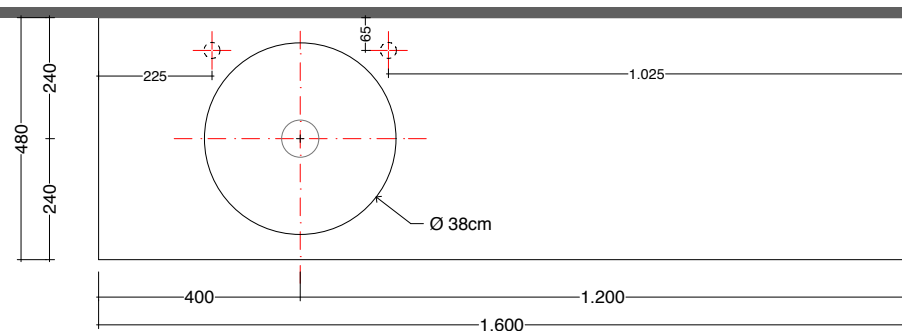

play48_160 anta/cassetto
play48_160 door/drawer

lavabo intergato CUP
integrated washbasin CUP

scheda tecnica
technical datasheet
tarjeta técnica
technisches Datenblatt