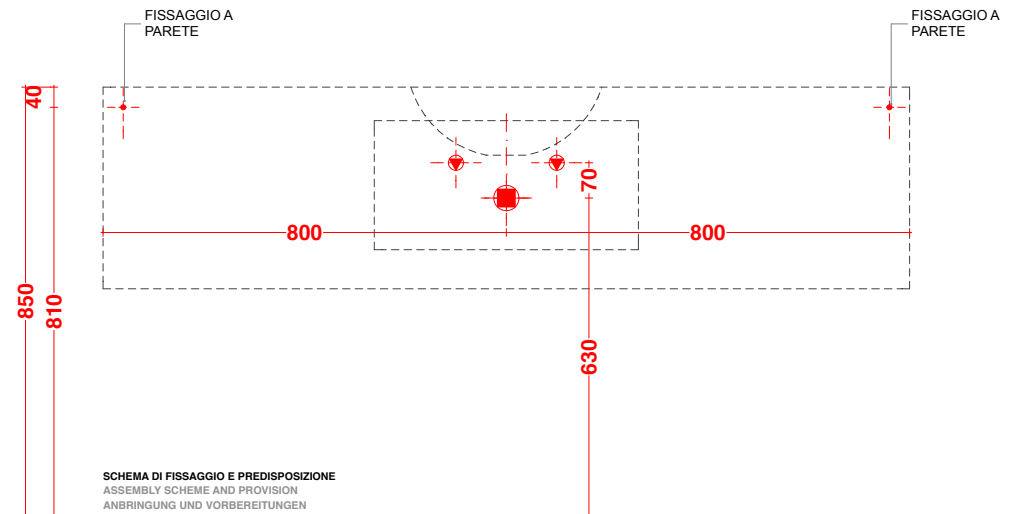

play48_160 anta/cassetto
play48_160 door/drawer

lavabo intergato CUP
integrated washbasin CUP

scheda tecnica
technical datasheet
tarjeta técnica
technisches Datenblatt