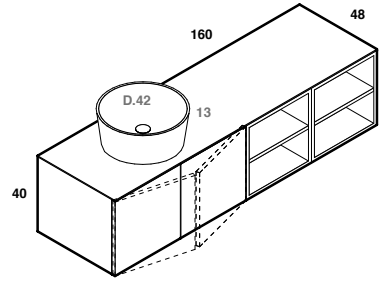

play48_160 anta/cassetto
play48_160 door/drawer

lavabo in appoggio POLAR
lavabo in appoggio POLAR

scheda tecnica
technical datasheet
tarjeta técnica
technisches Datenblatt