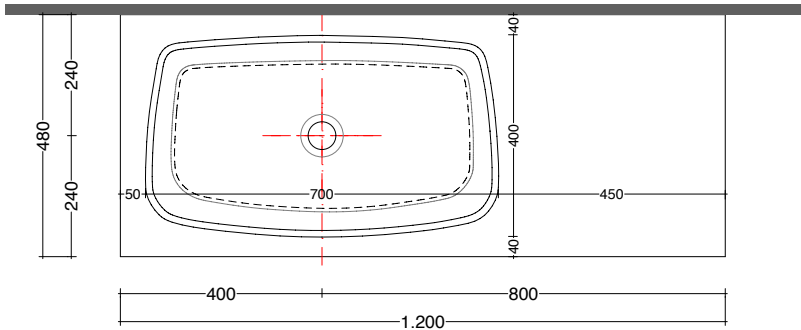

U.MDS.058.037.ML
K.A11.120.048.C_

U.MDS.058.037.ML
K.C11.120.048.C_

U.MDS.058.037.ML
K.A41.120.048.C_

U.MDS.058.037.ML
K.C41.120.048.C_