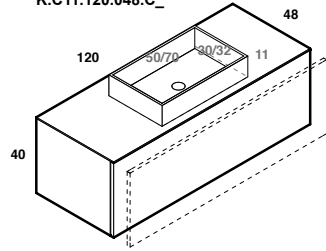

U.LAV.070.032.MK
U.LAV.050.030.MK
K.C11.120.048.C_