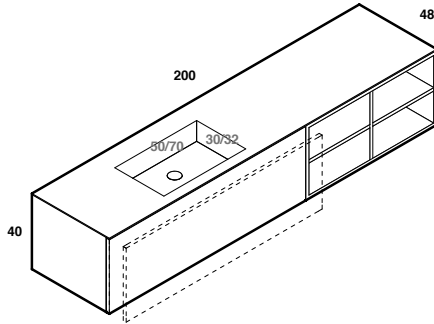

play48_200 anta/cassetto
play48_200door/drawer

lavabo integrato CUBE 50x30 / 70x32
integrated washbasin CUBE 50x30 / 70x32

scheda tecnica
technical datasheet
tarjeta técnica
technisches Datenblatt