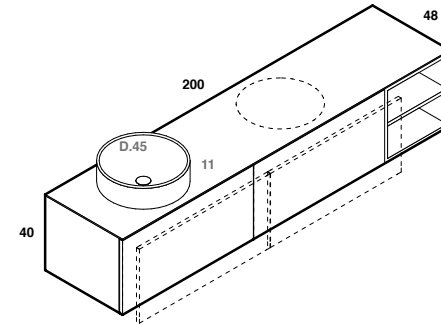

play48_200 anta/cassetto
play48_200 door/drawer

lavabo in appoggio CUP 11 / 26
surface washbasin CUP 11 / 26

scheda tecnica
technical datasheet
tarjeta técnica
technisches Datenblatt

play48_200 anta/cassetto
play48_200 door/drawer

lavabo in appoggio CUP 11 / 26
surface washbasin CUP 11 / 26

scheda tecnica
technical datasheet
tarjeta técnica
technisches Datenblatt

play48_200 anta/cassetto
play48_200door/drawer

lavabo integrato CUBE 50x30 / 70x32
integrated washbasin CUBE 50x30 / 70x32