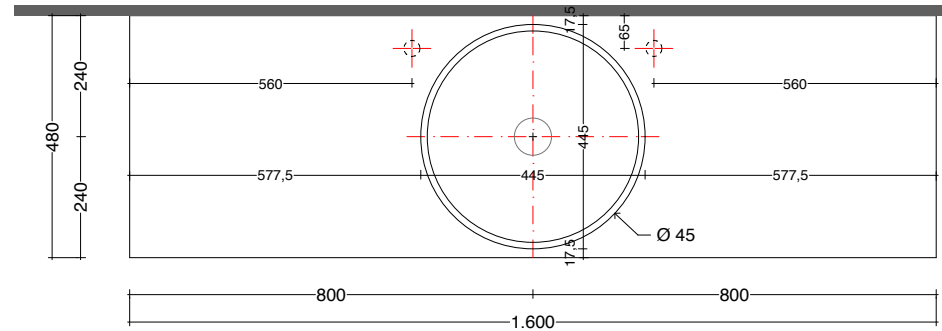

play48_160 anta/cassetto
play48_160 door/drawer

lavabo in appoggio LOG 11/26
surface washbasin CUP 11/26

scheda tecnica
technical datasheet
tarjeta técnica
technisches Datenblatt