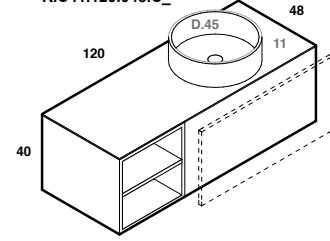

U.LOG.026.045.MK
U.LOG.011.045.MK
K.C41.120.048.C_

play48_120 anta/cassetto
play48_120 door/drawer

lavabo in appoggio LOOP XL
surface washbasin LOOP

scheda tecnica
technical datasheet
tarjeta técnica
technisches Datenblatt