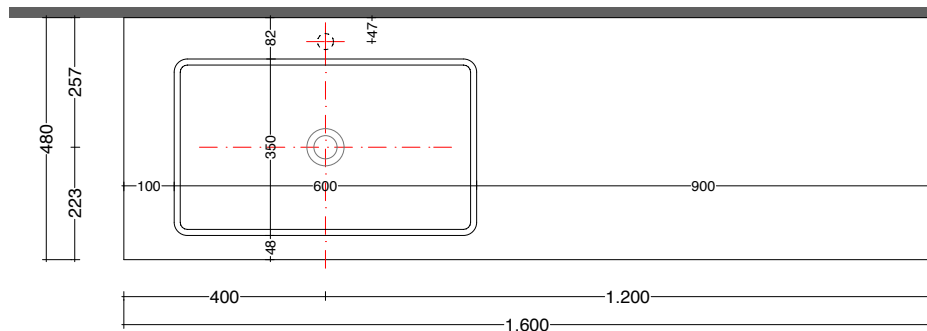

play48_160 anta/cassetto
play48_160 door/drawer

lavabo in appoggio ARTIC
lavabo in appoggio ARTIC

scheda tecnica
technical datasheet
tarjeta técnica
technisches Datenblatt