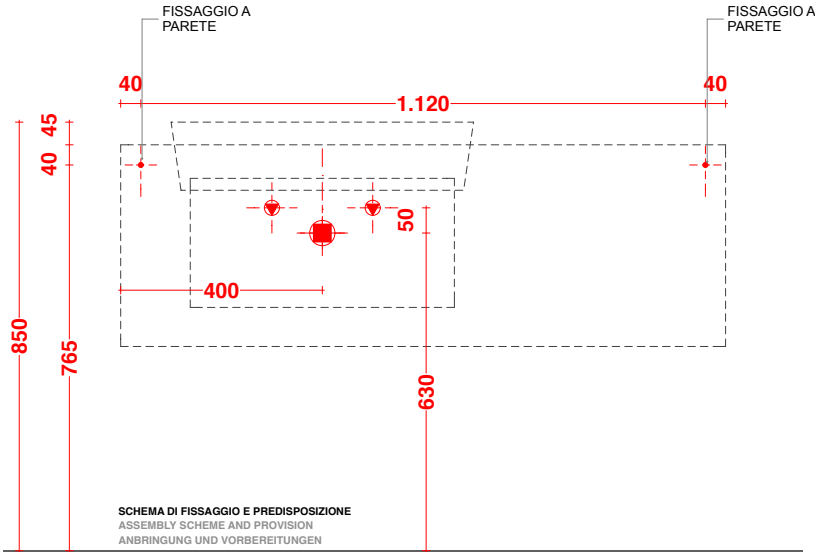

U.ARS.060.035.KR
K.C41.120.048.C_