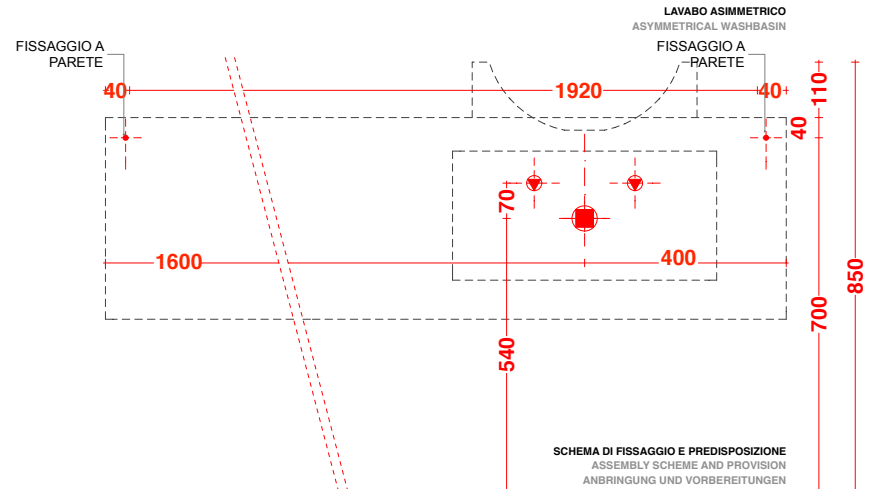

lavabo in appoggio CUBE 50X30 / 70X32
surface washbasin CUBE 50X30 / 70X32

scheda tecnica
technical datasheet
tarjeta técnica
technisches Datenblatt

play48_200 anta/cassetto
play48_200 door/drawer

lavabo in appoggio CUBE 50X30 / 70X32
surface washbasin CUBE 50X30 / 70X32

scheda tecnica
technical datasheet
tarjeta técnica
technisches Datenblatt

play48_200 anta/cassetto
play48_200 door/drawer

lavabo in appoggio CUP 11 / 26
surface washbasin CUP 11 / 26

scheda tecnica
technical datasheet
tarjeta técnica
technisches Datenblatt

play48_200 anta/cassetto
play48_200 door/drawer

lavabo in appoggio CUP 11 / 26
surface washbasin CUP 11 / 26

scheda tecnica
technical datasheet
tarjeta técnica
technisches Datenblatt

play48_200 anta/cassetto
play48_200 door/drawer