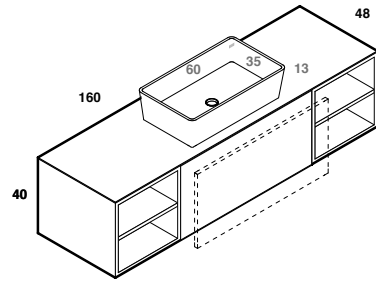

play48_160 anta/cassetto
play48_160 door/drawer

lavabo in appoggio ARTIC
lavabo in appoggio ARTIC

scheda tecnica
technical datasheet
tarjeta técnica
technisches Datenblatt