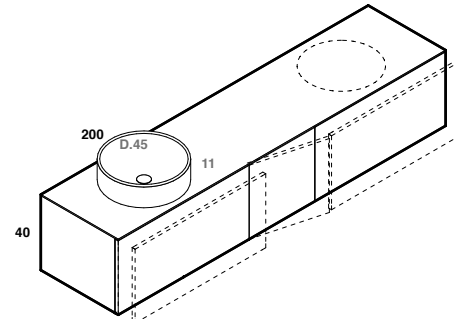

lavabo in appoggio CUBE 50X30 / 70X32
surface washbasin CUBE 50X30 / 70X32

scheda tecnica
technical datasheet
tarjeta técnica
technisches Datenblatt

play48_200 anta/cassetto
play48_200 door/drawer

lavabo in appoggio CUBE 50X30 / 70X32
surface washbasin CUBE 50X30 / 70X32

scheda tecnica
technical datasheet
tarjeta técnica
technisches Datenblatt

play48_200 anta/cassetto
play48_200 door/drawer

lavabo in appoggio CUP 11 / 26
surface washbasin CUP 11 / 26

scheda tecnica
technical datasheet
tarjeta técnica
technisches Datenblatt

play48_200 anta/cassetto
play48_200 door/drawer

lavabo in appoggio CUP 11 / 26
surface washbasin CUP 11 / 26

scheda tecnica
technical datasheet
tarjeta técnica
technisches Datenblatt

play48_200 anta/cassetto
play48_200 door/drawer