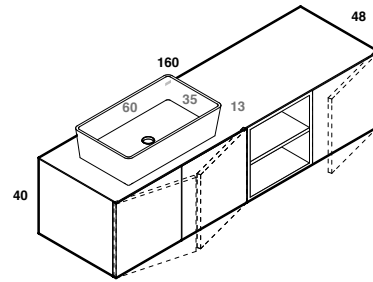

U.CPS.006.035.KR
K.C71.120.048.C_

U.CPS.006.035.KR
K.C41.120.048.C_

play48_160 anta/cassetto
play48_160 door/drawer

lavabo in appoggio ARTIC
lavabo in appoggio ARTIC

scheda tecnica
technical datasheet
tarjeta técnica
technisches Datenblatt