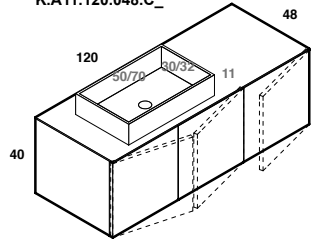

U.LAV.070.032.MK
U.LAV.050.030.MK
K.A11.120.048.C_