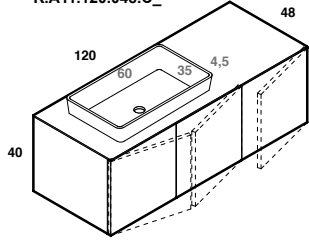

play48_120 anta/cassetto
play48_120 door/drawer

lavabo semincasso ARTIC
half-recessed washbasin ARTIC

scheda tecnica
technical datasheet
tarjeta técnica
technisches Datenblatt

U.ARS.060.035.KR
K.A11.120.048.C_