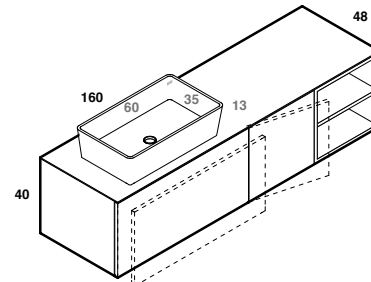

play48_160 anta/cassetto
play48_160 door/drawer

lavabo in appoggio ARTIC
lavabo in appoggio ARTIC

scheda tecnica
technical datasheet
tarjeta técnica
technisches Datenblatt