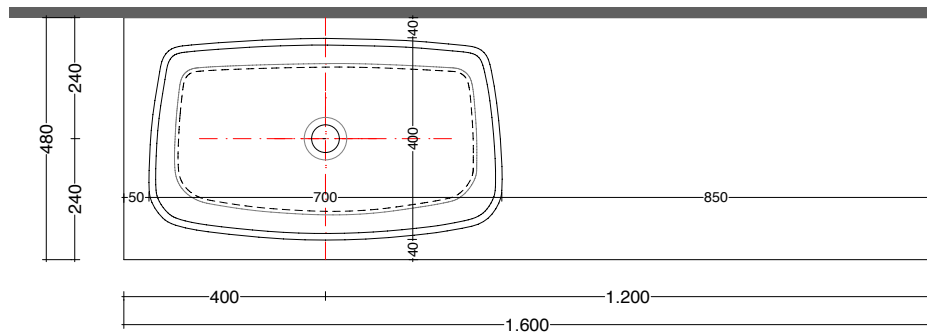

play48_160 anta/cassetto
play48_160 door/drawer

lavabo in appoggio LOOP XL
lavabo in appoggio LOOP XL

scheda tecnica
technical datasheet
tarjeta técnica
technisches Datenblatt