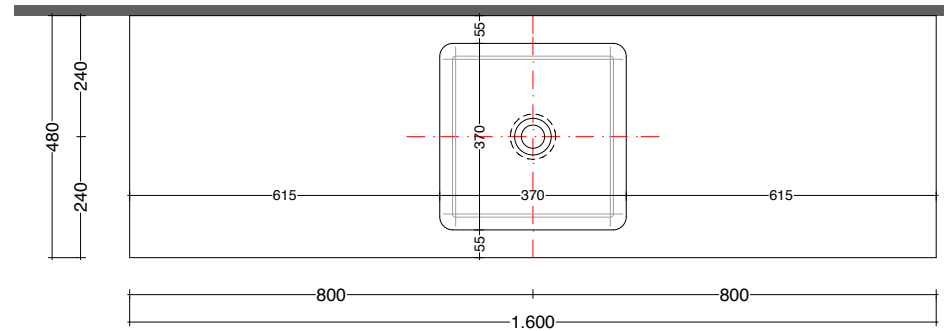

play48_160 anta/cassetto
play48_160 door/drawer

lavabo in appoggio MOOD S
lavabo in appoggio MOOD S

scheda tecnica
technical datasheet
tarjeta técnica
technisches Datenblatt