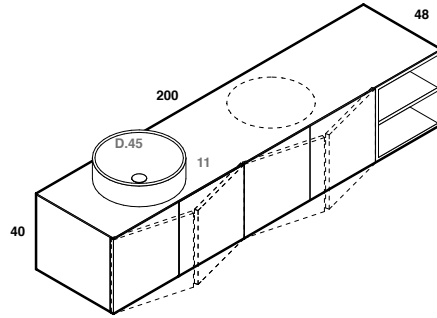

play48_200 anta/cassetto
play48_200 door/drawer

lavabo in appoggio CUP 11 / 26
surface washbasin CUP 11 / 26

scheda tecnica
technical datasheet
tarjeta técnica
technisches Datenblatt