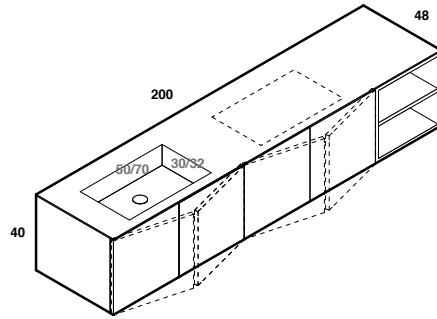

play48_200 anta/cassetto
play48_200door/drawer

lavabo integrato CUBE 50x30 / 70x32
integrated washbasin CUBE 50x30 / 70x32

scheda tecnica
technical datasheet
tarjeta técnica
technisches Datenblatt