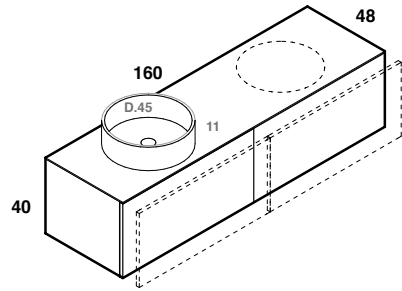

play48_160 anta/cassetto
play48_160 door/drawer

lavabo in appoggio LOG 11/26
surface washbasin CUP 11/26

scheda tecnica
technical datasheet
tarjeta técnica
technisches Datenblatt