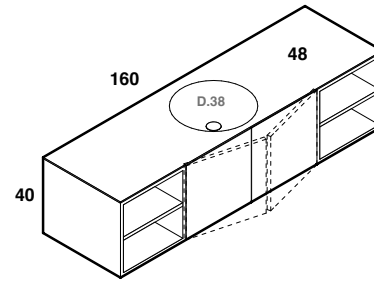

play48_160 anta/cassetto
play48_160 door/drawer

lavabo integrato CUP
integrated washbasin CUP

scheda tecnica
technical datasheet
tarjeta técnica
technisches Datenblatt