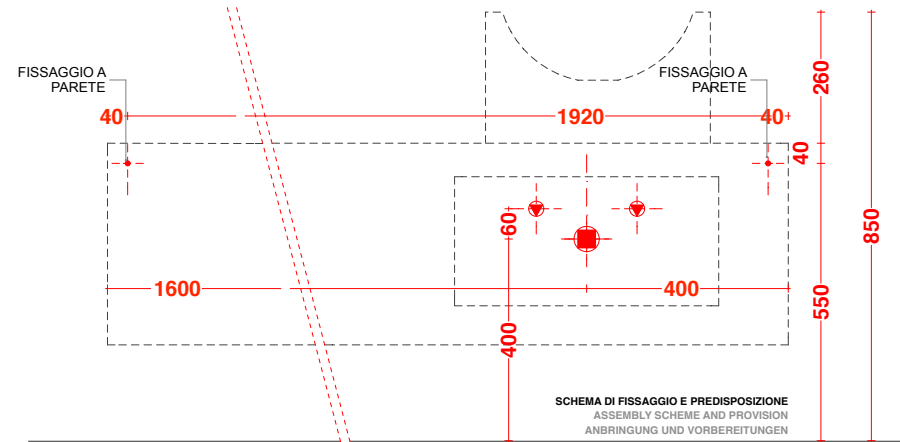

play48_200 anta/cassetto
play48_200 door/drawer

lavabo in appoggio CUP 11 / 26
surface washbasin CUP 11 / 26

scheda tecnica
technical datasheet
tarjeta técnica
technisches Datenblatt