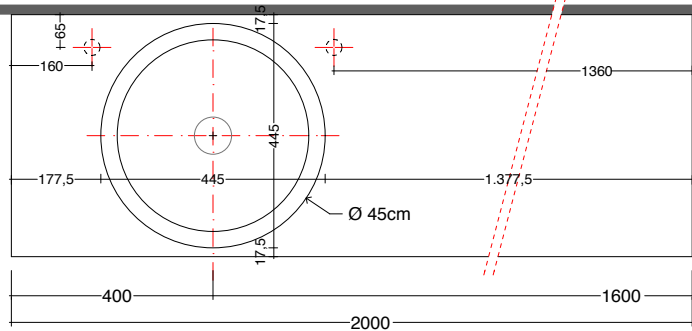

play48_200 anta/cassetto
play48_200 door/drawer

lavabo in appoggio CUP 11 / 26
surface washbasin CUP 11 / 26

scheda tecnica
technical datasheet
tarjeta técnica
technisches Datenblatt