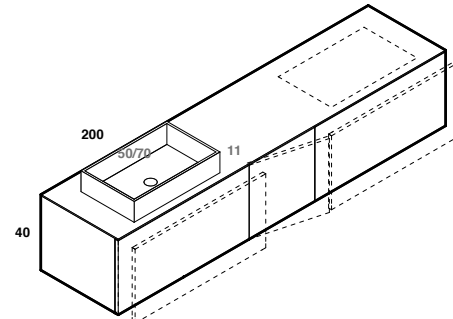

play48_160 anta/cassetto
play48_160 door/drawer

lavabo intergato CUP
integrated washbasin CUP

scheda tecnica
technical datasheet
tarjeta técnica
technisches Datenblatt

play48_200 anta/cassetto
play48_200 door/drawer

lavabo in appoggio CUBE 50X30 / 70X32
surface washbasin CUBE 50X30 / 70X32

scheda tecnica
technical datasheet
tarjeta técnica
technisches Datenblatt

play48_200 anta/cassetto
play48_200 door/drawer

lavabo in appoggio CUBE 50X30 / 70X32
surface washbasin CUBE 50X30 / 70X32