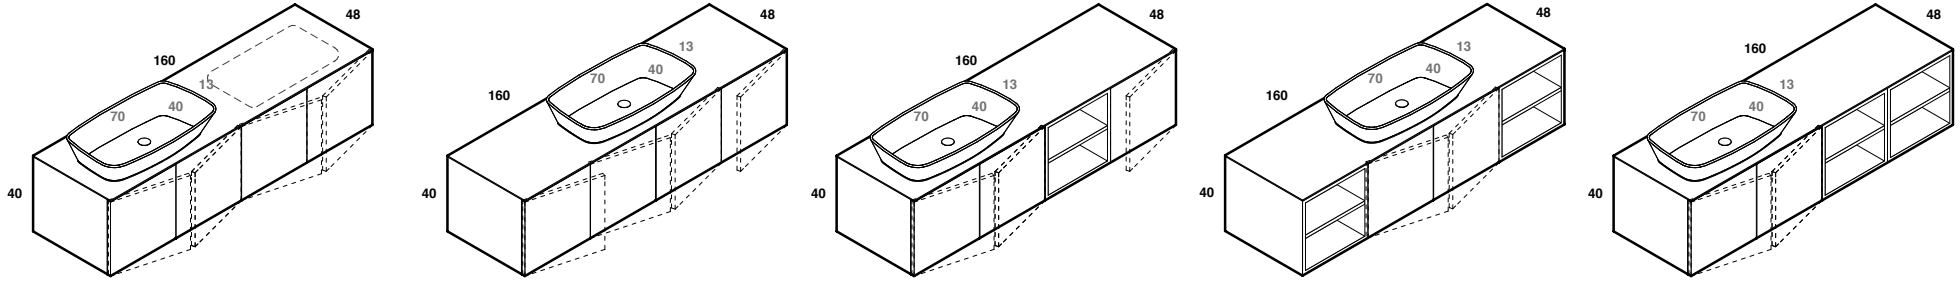

play48_160 anta/cassetto
play48_160 door/drawer

lavabo in appoggio LOOP XL
lavabo in appoggio LOOP XL

scheda tecnica
technical datasheet
tarjeta técnica
technisches Datenblatt