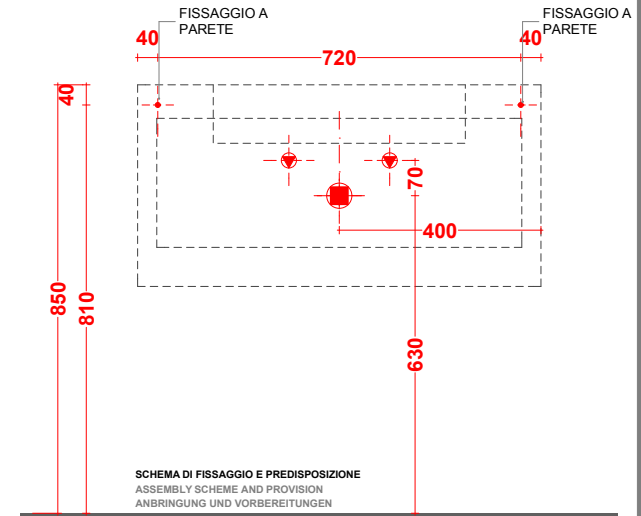

U.CPI.000.040.KR
K.C05.080.048.C_

U.LVI.050.030.KR
K.A05.080.048.C_

U.LVI.050.030.KR
K.C05.080.048.C_

U.LVI.070.032.KR
K.C05.080.048.C_

play48_80 anta/cassetto
play48_80 door/drawer

lavabo semincasso ARTIC / CUP 6
half-recessed washbasin ARTIC / CUP 6