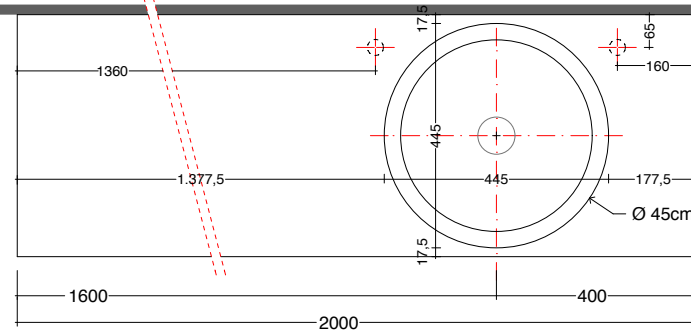

play48_200 anta/cassetto
play48_200 door/drawer

lavabo in appoggio CUP 11 / 26
surface washbasin CUP 11 / 26

scheda tecnica
technical datasheet
tarjeta técnica
technisches Datenblatt