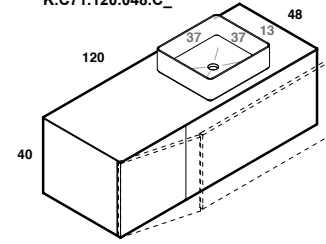

U.MDS.037.037.ML
K.C71.120.048.C_