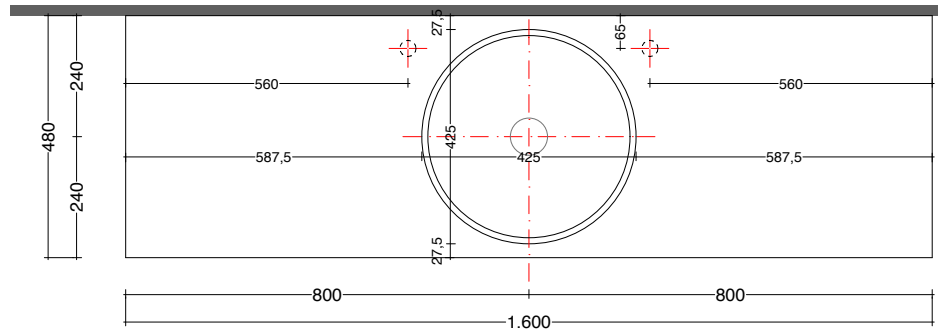

play48_160 anta/cassetto
play48_160 door/drawer

lavabo in appoggio POLAR
lavabo in appoggio POLAR

scheda tecnica
technical datasheet
tarjeta técnica
technisches Datenblatt