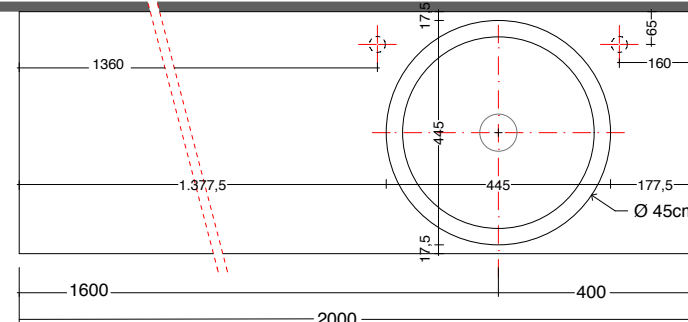

play48_200 anta/cassetto
play48_200 door/drawer

lavabo in appoggio CUP 11 / 26
surface washbasin CUP 11 / 26

scheda tecnica
technical datasheet
tarjeta técnica
technisches Datenblatt