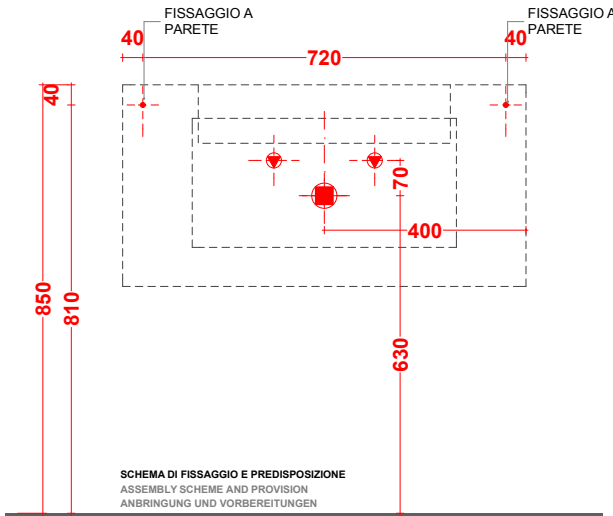

U.CPI.000.040.KR
K.C05.080.048.C_

U.LVI.050.030.KR
K.A05.080.048.C_

U.LVI.050.030.KR
K.C05.080.048.C_

U.LVI.070.032.KR
K.C05.080.048.C_

play48_80 anta/cassetto
play48_80 door/drawer

lavabo semincasso ARTIC / CUP 6
half-recessed washbasin ARTIC / CUP 6