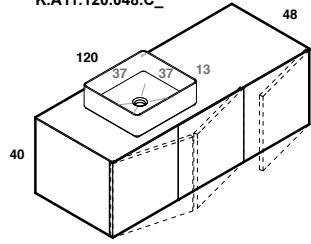

U.MDS.037.037.ML
K.A11.120.048.C_