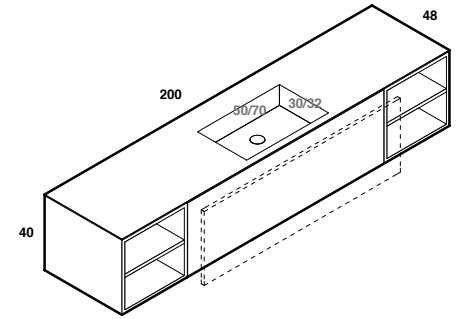

play48_200 anta/cassetto
play48_200door/drawer

lavabo integrato CUBE 50x30 / 70x32
integrated washbasin CUBE 50x30 / 70x32

scheda tecnica
technical datasheet
tarjeta técnica
technisches Datenblatt