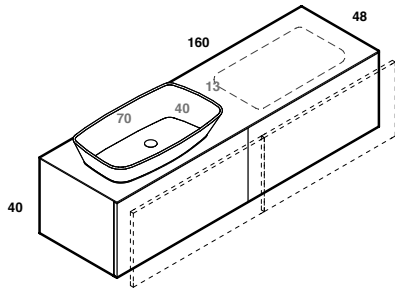

play48_160 anta/cassetto
play48_160 door/drawer

lavabo in appoggio LOOP XL
lavabo in appoggio LOOP XL

scheda tecnica
technical datasheet
tarjeta técnica
technisches Datenblatt