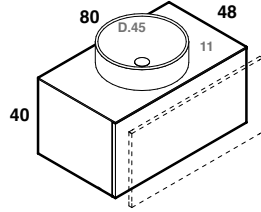

U.CUP.011.045.MK
K.C01.080.048.C_