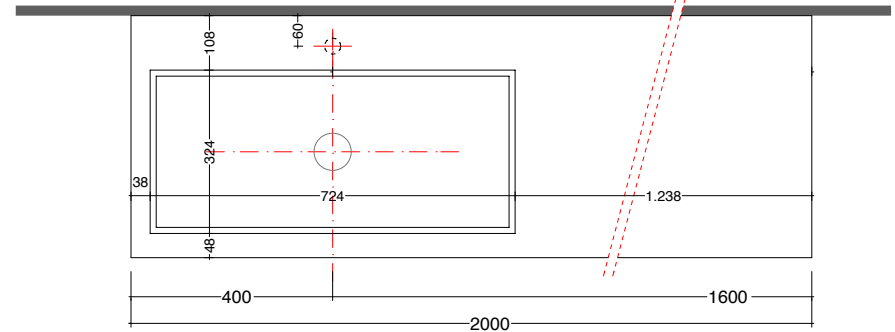

play48_200 anta/cassetto
play48_200 door/drawer

lavabo in appoggio CUBE 50X30 / 70X32
surface washbasin CUBE 50X30 / 70X32

scheda tecnica
technical datasheet
tarjeta técnica
technisches Datenblatt