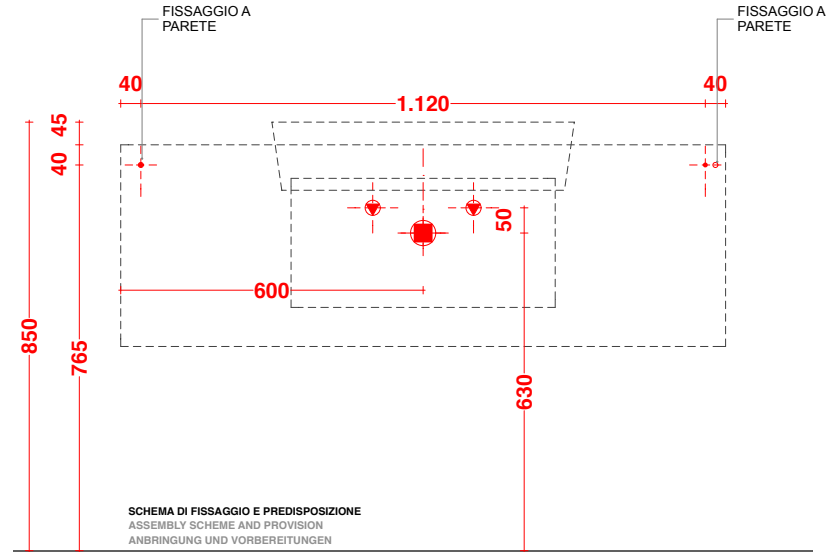

U.ARS.060.035.KR
K.C41.120.048.C_