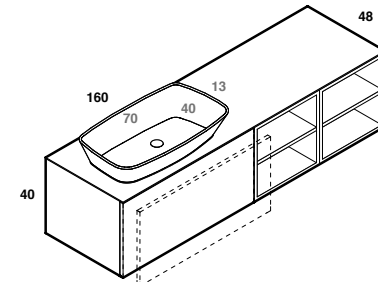

play48_160 anta/cassetto
play48_160 door/drawer

lavabo in appoggio LOOP XL
lavabo in appoggio LOOP XL

scheda tecnica
technical datasheet
tarjeta técnica
technisches Datenblatt