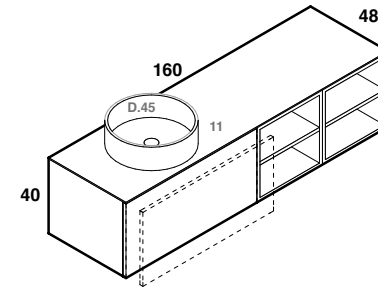

play48_160 anta/cassetto
play48_160 door/drawer

lavabo in appoggio LOG 11/26
surface washbasin CUP 11/26

scheda tecnica
technical datasheet
tarjeta técnica
technisches Datenblatt