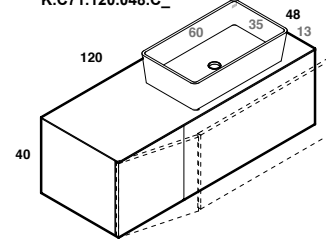

U.ARA.060.035.KR
K.C71.120.048.C_