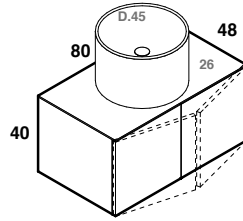

U.CUP.026.045.MK
K.A01.080.048.C_