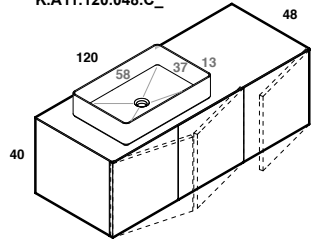

U.MDS.058.037.ML
K.A11.120.048.C_