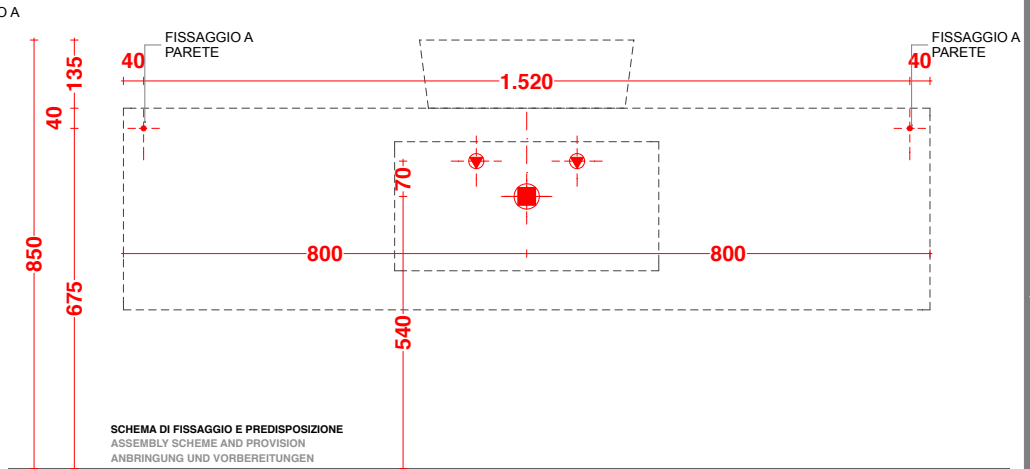

play48_160 anta/cassetto
play48_160 door/drawer

lavabo in appoggio POLAR
lavabo in appoggio POLAR

scheda tecnica
technical datasheet
tarjeta técnica
technisches Datenblatt