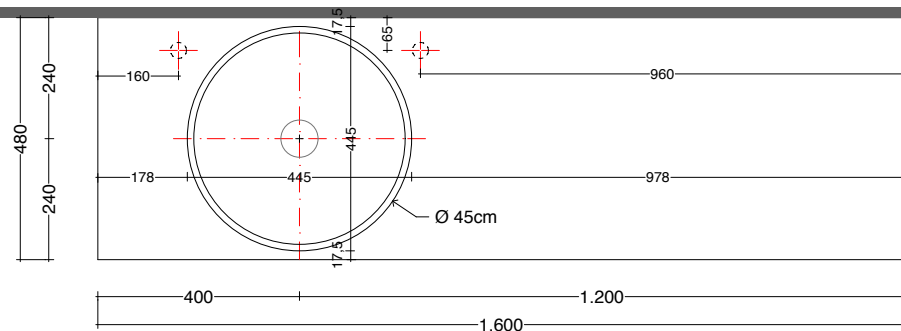

play48_160 anta/cassetto
play48_160 door/drawer

lavabo in appoggio LOG11/26
surface washbasin LOG11/26

scheda tecnica
technical datasheet
tarjeta técnica
technisches Datenblatt