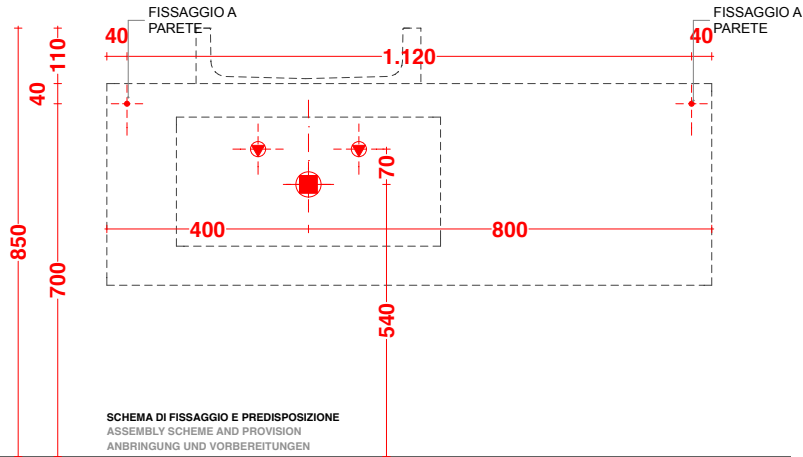

U.LOG.026.045.MK
U.LOG.011.045.MK
K.C41.120.048.C_

play48_120 anta/cassetto
play48_120 door/drawer

lavabo in appoggio LOOP XL
surface washbasin LOOP

scheda tecnica
technical datasheet
tarjeta técnica
technisches Datenblatt