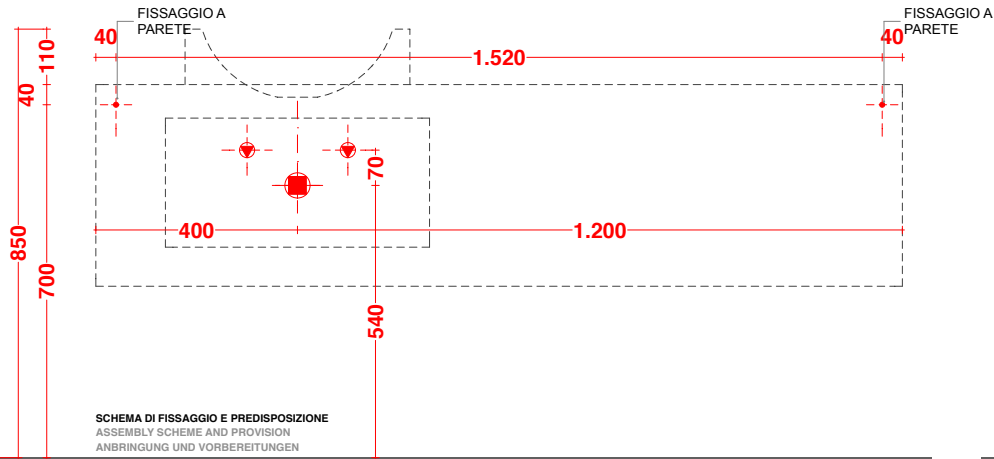

play48_160 anta/cassetto
play48_160 door/drawer

lavabo in appoggio CUP 11 / 26
lavabo in appoggio CUP 11 / 26

scheda tecnica
technical datasheet
tarjeta técnica
technisches Datenblatt