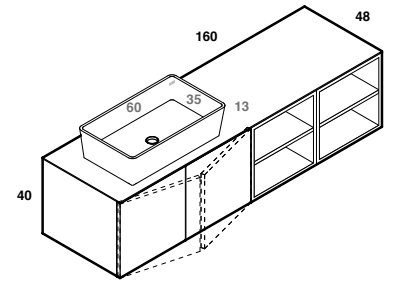

U.CPS.006.035.KR
K.C71.120.048.C_

U.CPS.006.035.KR
K.C41.120.048.C_

play48_160 anta/cassetto
play48_160 door/drawer

lavabo in appoggio ARTIC
lavabo in appoggio ARTIC

scheda tecnica
technical datasheet
tarjeta técnica
technisches Datenblatt