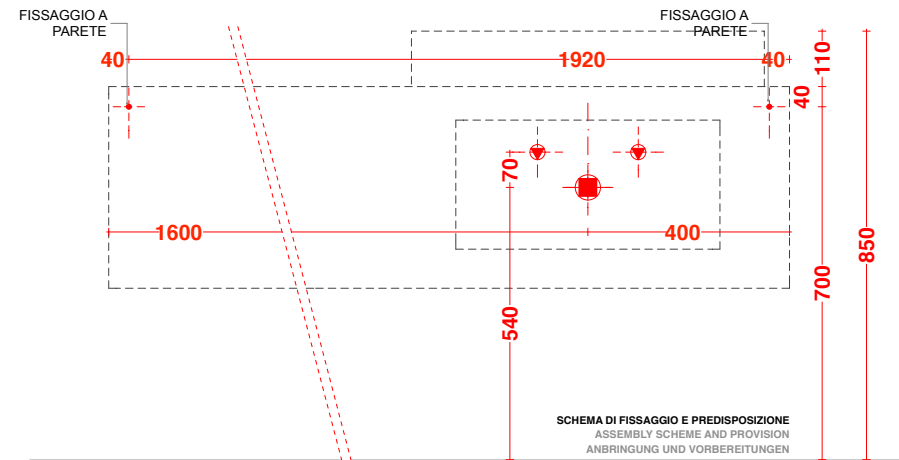

play48_160 anta/cassetto
play48_160 door/drawer

lavabo intergato CUP
integrated washbasin CUP

scheda tecnica
technical datasheet
tarjeta técnica
technisches Datenblatt

play48_200 anta/cassetto
play48_200 door/drawer

lavabo in appoggio CUBE 50X30 / 70X32
surface washbasin CUBE 50X30 / 70X32

scheda tecnica
technical datasheet
tarjeta técnica
technisches Datenblatt

play48_200 anta/cassetto
play48_200 door/drawer

lavabo in appoggio CUBE 50X30 / 70X32
surface washbasin CUBE 50X30 / 70X32