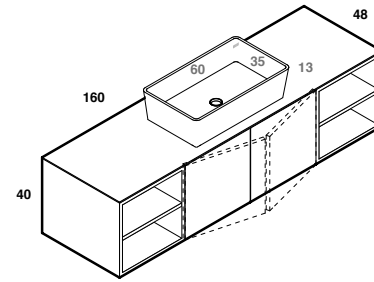

U.CPS.006.035.KR
K.C71.120.048.C_

U.CPS.006.035.KR
K.C41.120.048.C_

play48_160 anta/cassetto
play48_160 door/drawer

lavabo in appoggio ARTIC
lavabo in appoggio ARTIC

scheda tecnica
technical datasheet
tarjeta técnica
technisches Datenblatt