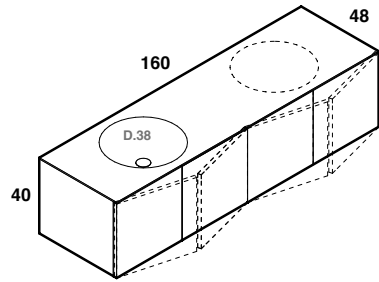

play48_160 anta/cassetto
play48_160 door/drawer

lavabo integrato CUP
integrated washbasin CUP

scheda tecnica
technical datasheet
tarjeta técnica
technisches Datenblatt