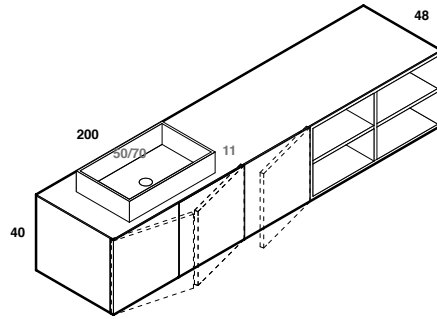

play48_200 anta/cassetto
play48_200 door/drawer

lavabo in appoggio CUBE 50X30 / 70X32
surface washbasin CUBE 50X30 / 70X32

scheda tecnica
technical datasheet
tarjeta técnica
technisches Datenblatt