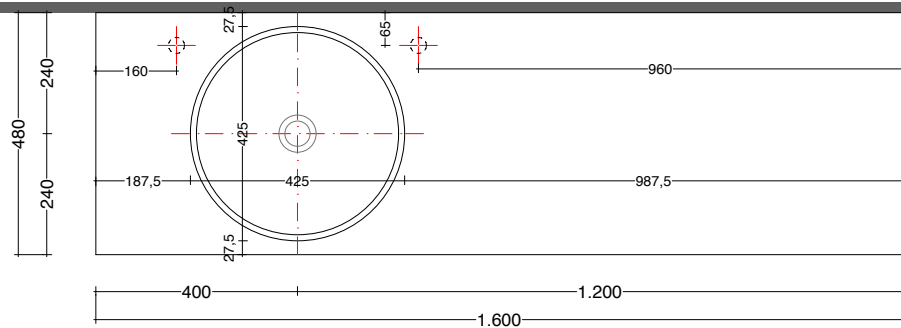

play48_160 anta/cassetto
play48_160 door/drawer

lavabo in appoggio POLAR
lavabo in appoggio POLAR

scheda tecnica
technical datasheet
tarjeta técnica
technisches Datenblatt