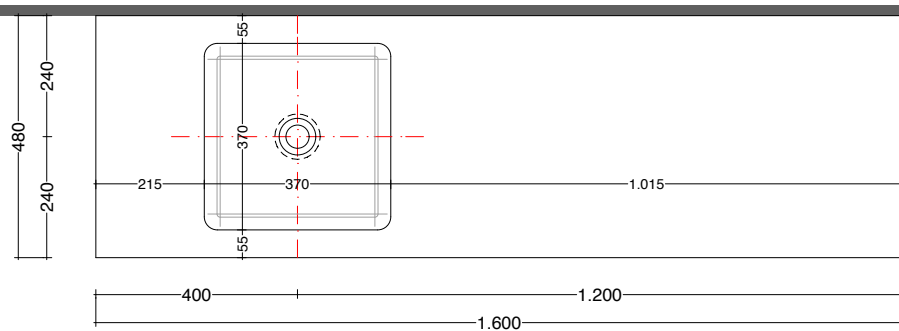

play48_160 anta/cassetto
play48_160 door/drawer

lavabo in appoggio MOOD S
lavabo in appoggio MOOD S

scheda tecnica
technical datasheet
tarjeta técnica
technisches Datenblatt