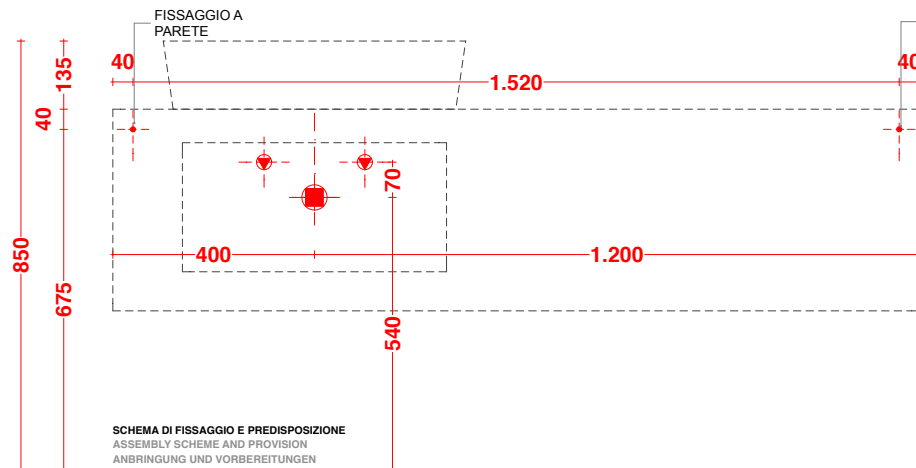

U.CPS.006.035.KR
K.C71.120.048.C_

U.CPS.006.035.KR
K.C41.120.048.C_

play48_160 anta/cassetto
play48_160 door/drawer

lavabo in appoggio ARTIC
lavabo in appoggio ARTIC

scheda tecnica
technical datasheet
tarjeta técnica
technisches Datenblatt