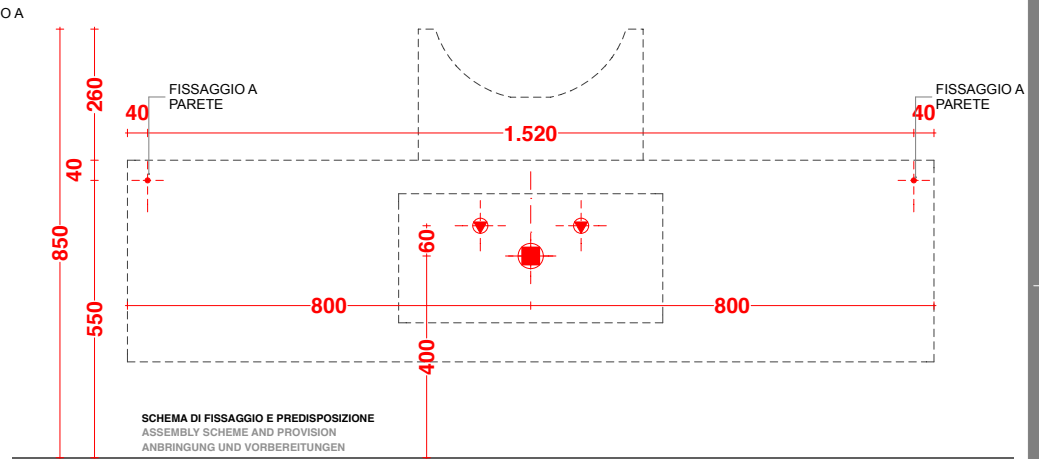

play48_160 anta/cassetto
play48_160 door/drawer

lavabo in appoggio CUP 11 / 26
lavabo in appoggio CUP 11 / 26

scheda tecnica
technical datasheet
tarjeta técnica
technisches Datenblatt