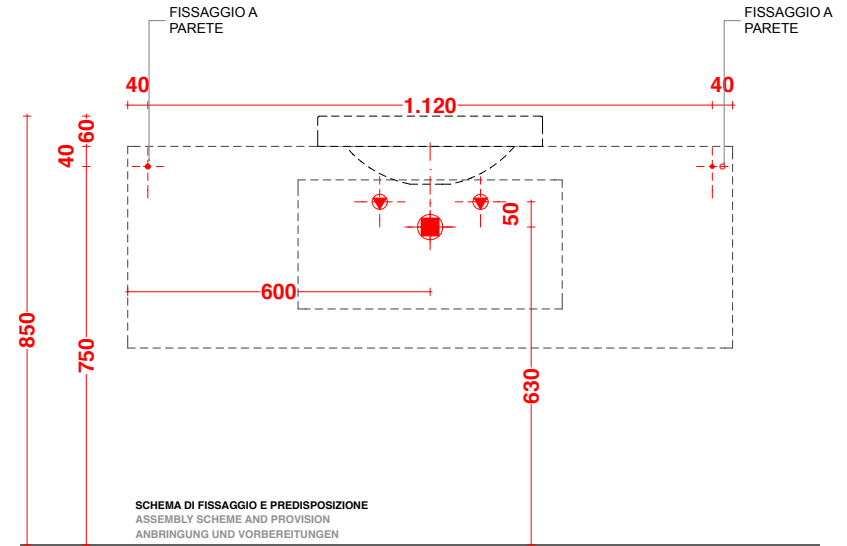

U.CPS.006.035.KR
K.C41.120.048.C_