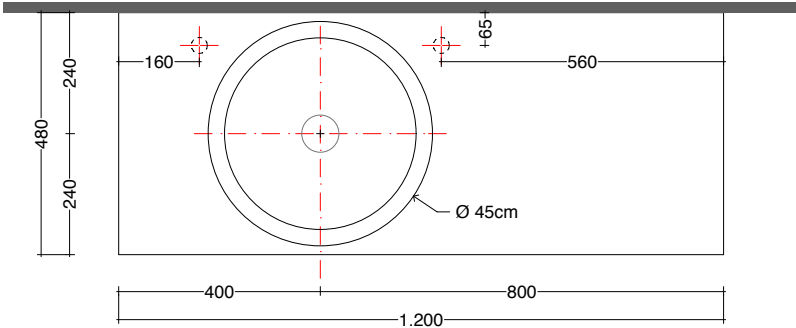

U.CPS.006.035.KR
K.C41.120.048.C_