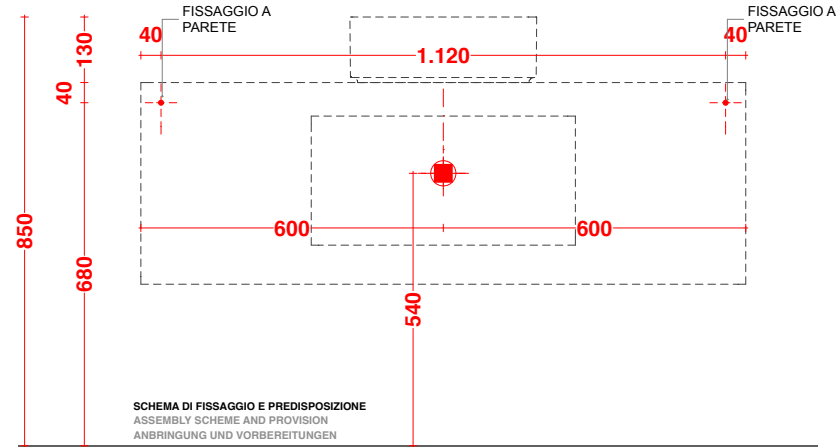

U.MDS.037.037.ML
K.C41.120.048.C_