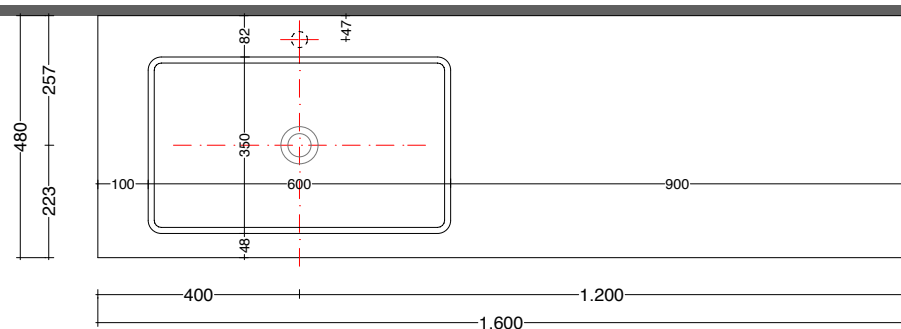

U.CPS.006.035.KR
K.C71.120.048.C_

U.CPS.006.035.KR
K.C41.120.048.C_

play48_160 anta/cassetto
play48_160 door/drawer

lavabo in appoggio ARTIC
lavabo in appoggio ARTIC

scheda tecnica
technical datasheet
tarjeta técnica
technisches Datenblatt