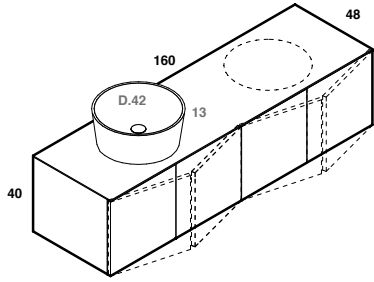

play48_160 anta/cassetto
play48_160 door/drawer

lavabo in appoggio POLAR
lavabo in appoggio POLAR

scheda tecnica
technical datasheet
tarjeta técnica
technisches Datenblatt