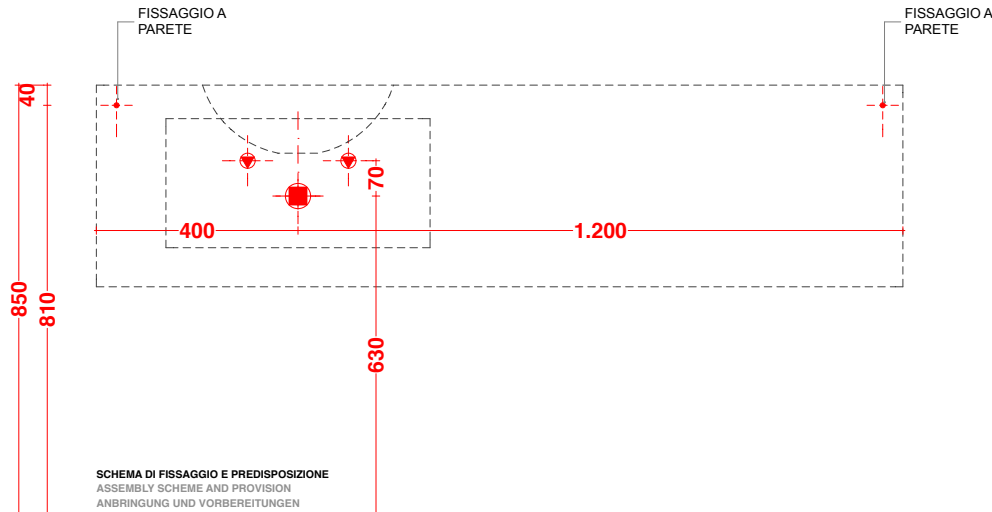

play48_160 anta/cassetto
play48_160 door/drawer

lavabo integrato CUP
integrated washbasin CUP

scheda tecnica
technical datasheet
tarjeta técnica
technisches Datenblatt