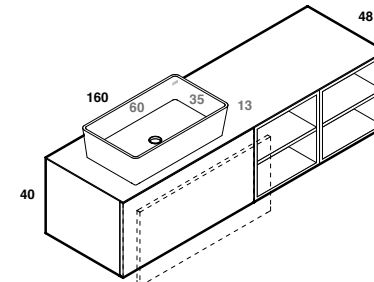

play48_160 anta/cassetto
play48_160 door/drawer

lavabo in appoggio ARTIC
lavabo in appoggio ARTIC

scheda tecnica
technical datasheet
tarjeta técnica
technisches Datenblatt