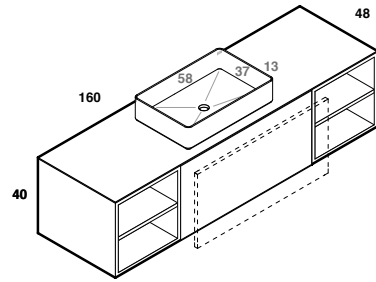

play48_160 anta/cassetto
play48_160 door/drawer

lavabo in appoggio MOOD R
lavabo in appoggio MOOD R

scheda tecnica
technical datasheet
tarjeta técnica
technisches Datenblatt