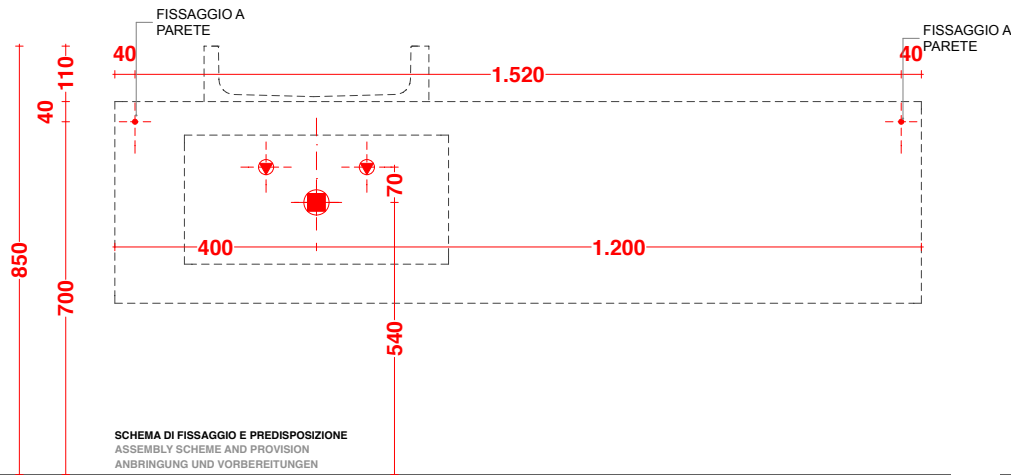

play48_160 anta/cassetto
play48_160 door/drawer

lavabo in appoggio LOG 11/26
surface washbasin CUP 11/26

scheda tecnica
technical datasheet
tarjeta técnica
technisches Datenblatt