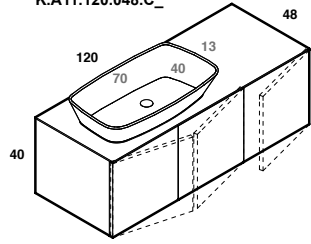

play48_120 anta/cassetto
play48_120 door/drawer

lavabo in appoggio LOOP XL
surface washbasin LOOP

scheda tecnica
technical datasheet
tarjeta técnica
technisches Datenblatt

U.MDS.058.037.ML
K.A11.120.048.C_