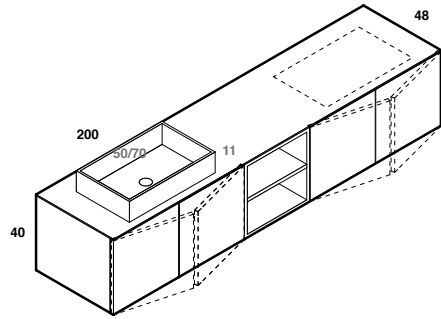

play48_200 anta/cassetto
play48_200 door/drawer

lavabo in appoggio CUBE 50X30 / 70X32
surface washbasin CUBE 50X30 / 70X32

scheda tecnica
technical datasheet
tarjeta técnica
technisches Datenblatt