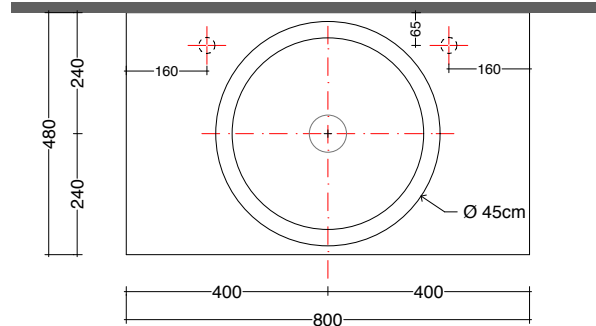

U.LAV.050.030.MK
K.C01.080.048.C_