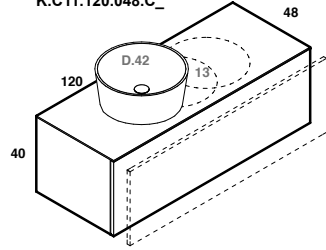

U.POA.013.042.KR
K.C11.120.048.C_