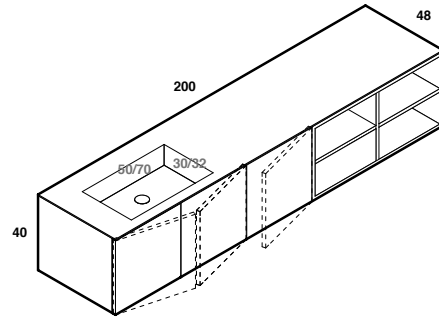

play48_200 anta/cassetto
play48_200door/drawer

lavabo integrato CUBE 50x30 / 70x32
integrated washbasin CUBE 50x30 / 70x32

scheda tecnica
technical datasheet
tarjeta técnica
technisches Datenblatt