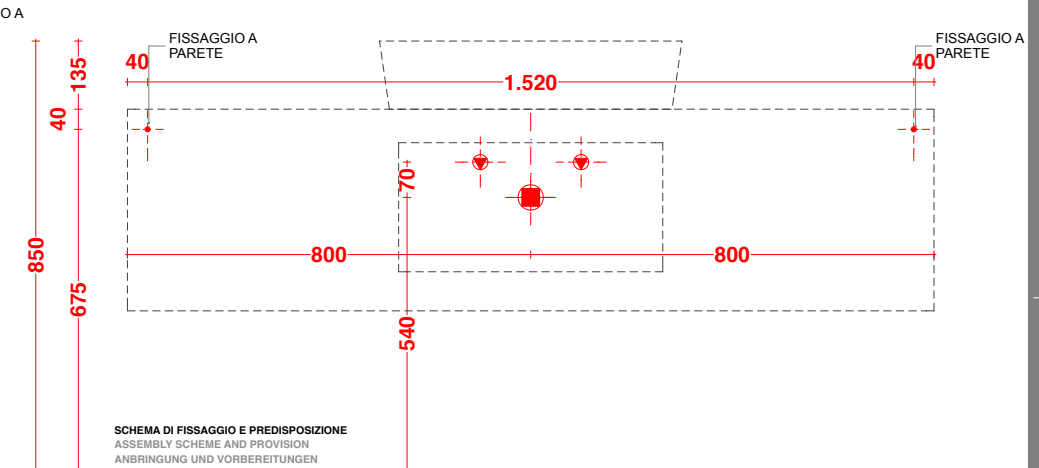

play48_160 anta/cassetto
play48_160 door/drawer

lavabo in appoggio ARTIC
lavabo in appoggio ARTIC

scheda tecnica
technical datasheet
tarjeta técnica
technisches Datenblatt