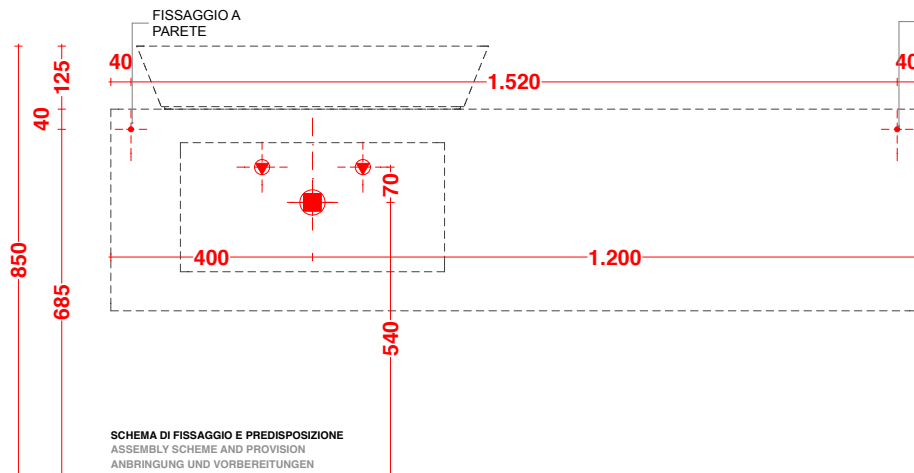

play48_160 anta/cassetto
play48_160 door/drawer

lavabo in appoggio LOOP XL
lavabo in appoggio LOOP XL

scheda tecnica
technical datasheet
tarjeta técnica
technisches Datenblatt