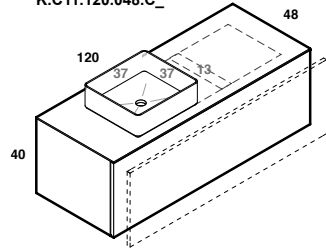

U.MDS.037.037.ML
K.C11.120.048.C_