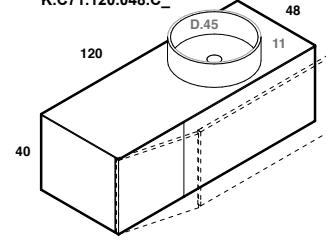

U.LOG.026.045.MK
U.LOG.011.045.MK
K.C41.120.048.C_

play48_120 anta/cassetto
play48_120 door/drawer

lavabo in appoggio LOOP XL
surface washbasin LOOP

scheda tecnica
technical datasheet
tarjeta técnica
technisches Datenblatt