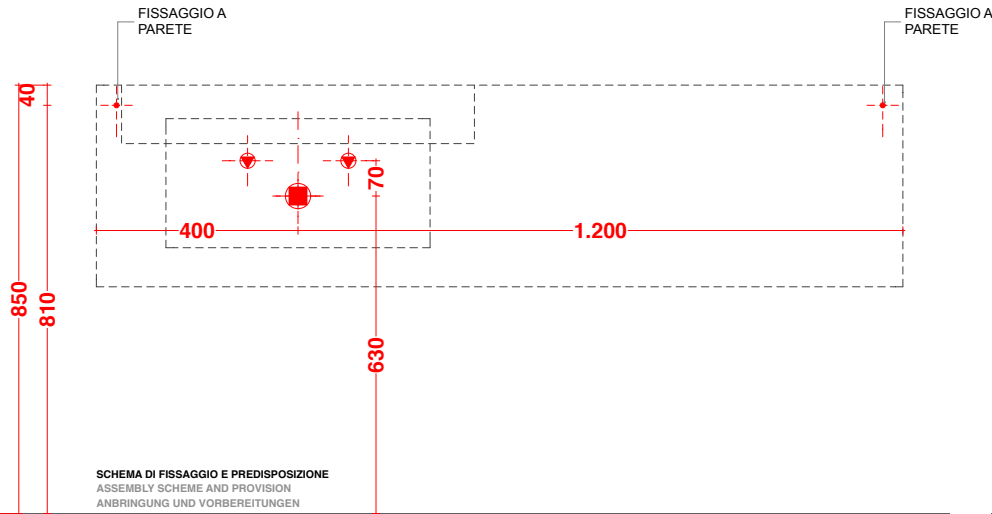

play48_160 anta/cassetto
play48_160 door/drawer

lavabo integrato CUBE 50x30 / 70x32
integrated washbasin CUBE 50x30 / 70x32

scheda tecnica
technical datasheet
tarjeta técnica
technisches Datenblatt