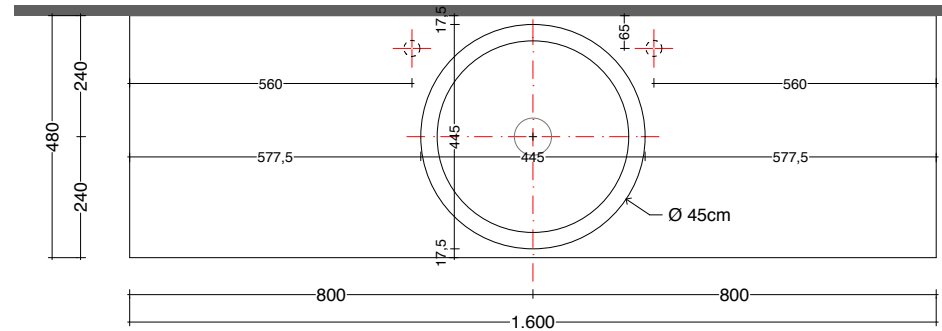

play48_160 anta/cassetto
play48_160 door/drawer

lavabo in appoggio CUP 11 / 26
lavabo in appoggio CUP 11 / 26

scheda tecnica
technical datasheet
tarjeta técnica
technisches Datenblatt