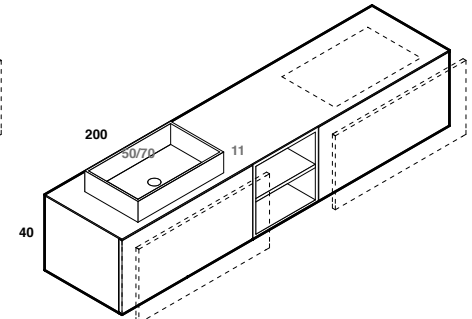

play48_200 anta/cassetto
play48_200 door/drawer

lavabo in appoggio CUBE 50X30 / 70X32
surface washbasin CUBE 50X30 / 70X32

scheda tecnica
technical datasheet
tarjeta técnica
technisches Datenblatt