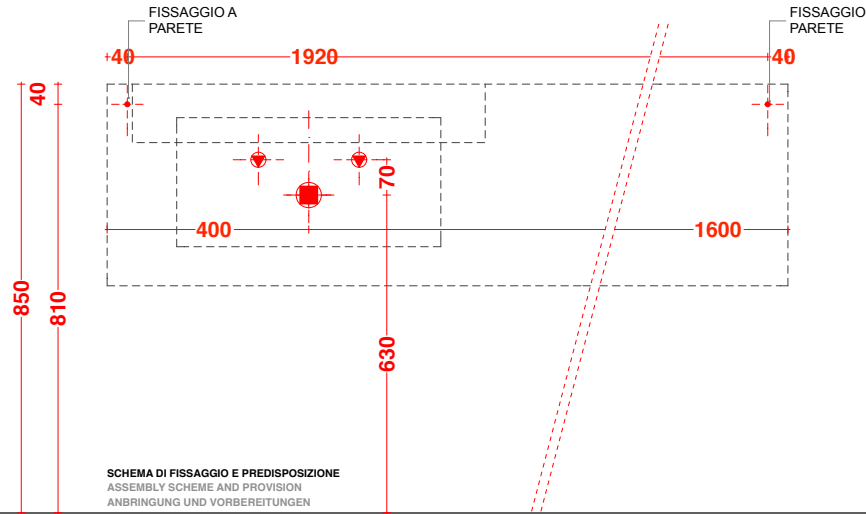

lavabo in appoggio CUP 11 / 26
surface washbasin CUP 11 / 26

scheda tecnica
technical datasheet
tarjeta técnica
technisches Datenblatt

play48_200 anta/cassetto
play48_200door/drawer

lavabo integrato CUBE 50x30 / 70x32
integrated washbasin CUBE 50x30 / 70x32

scheda tecnica
technical datasheet
tarjeta técnica
technisches Datenblatt

play48_200 anta/cassetto
play48_200door/drawer

lavabo integrato CUBE 50x30 / 70x32
integrated washbasin CUBE 50x30 / 70x32

scheda tecnica
technical datasheet
tarjeta técnica
technisches Datenblatt

play48_200 anta/cassetto
play48_200door/drawer

lavabo integrato CUBE 50x30 / 70x32
integrated washbasin CUBE 50x30 / 70x32

scheda tecnica
technical datasheet
tarjeta técnica
technisches Datenblatt

play48_200 anta/cassetto
play48_200door/drawer