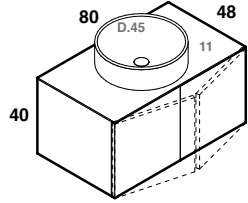

play48_80 anta/cassetto
play48_80 door/drawer

lavabo in appoggio CUP 11-26 / CUBE50x30
surface washbasin CUP 11-26 / CUBE50x30

scheda tecnica
technical datasheet
tarjeta técnica
technisches Datenblatt

U.CUP.011.045.MK
K.A01.080.048.C_