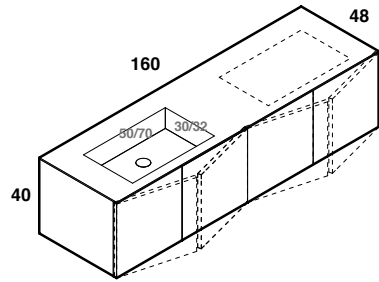

play48_160 anta/cassetto
play48_160 door/drawer

lavabo integrato CUBE 50x30 / 70x32
integrated washbasin CUBE 50x30 / 70x32

scheda tecnica
technical datasheet
tarjeta técnica
technisches Datenblatt