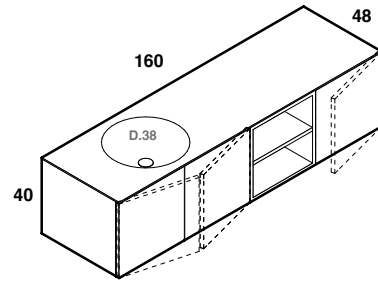

play48_160 anta/cassetto
play48_160 door/drawer

lavabo integrato CUP
integrated washbasin CUP

scheda tecnica
technical datasheet
tarjeta técnica
technisches Datenblatt