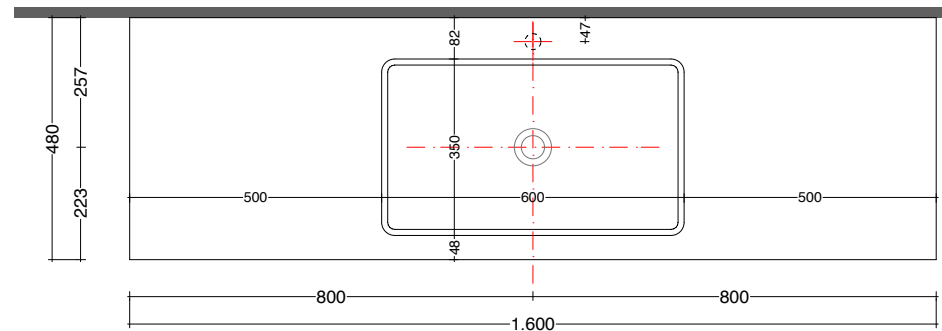

play48_160 anta/cassetto
play48_160 door/drawer

lavabo in appoggio ARTIC
lavabo in appoggio ARTIC

scheda tecnica
technical datasheet
tarjeta técnica
technisches Datenblatt