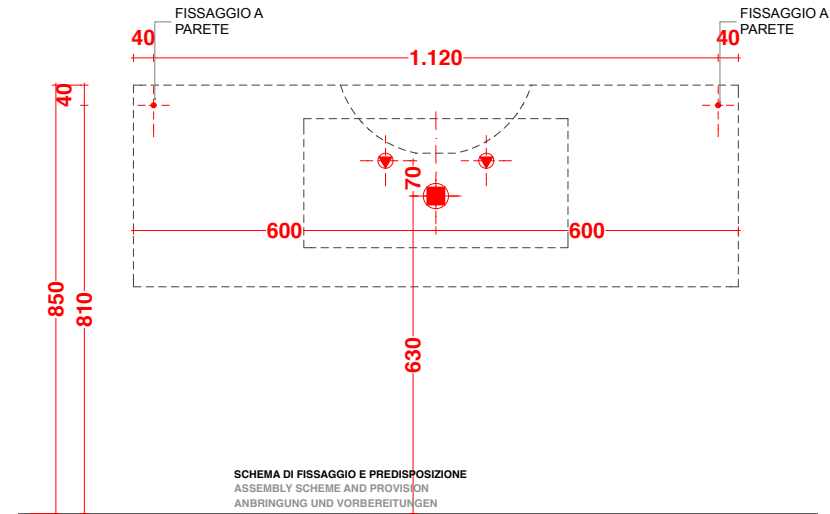

play48_120 anta/cassetto
play48_120 door/drawer

lavabo integrato CUP
integrated washbasin CUP

scheda tecnica
technical datasheet
tarjeta técnica
technisches Datenblatt