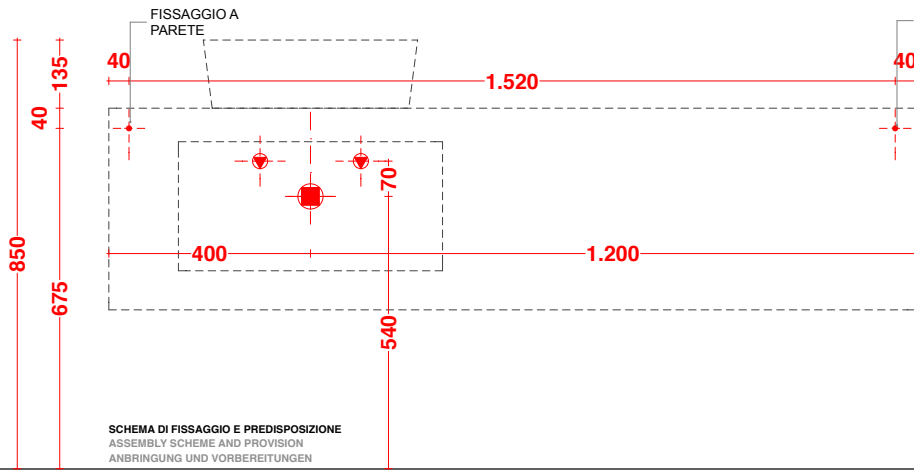

play48_160 anta/cassetto
play48_160 door/drawer

lavabo in appoggio POLAR
lavabo in appoggio POLAR

scheda tecnica
technical datasheet
tarjeta técnica
technisches Datenblatt