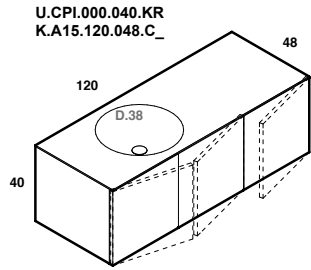

play48_120 anta/cassetto
play48_120 door/drawer

lavabo integrato CUP
integrated washbasin CUP

scheda tecnica
technical datasheet
tarjeta técnica
technisches Datenblatt