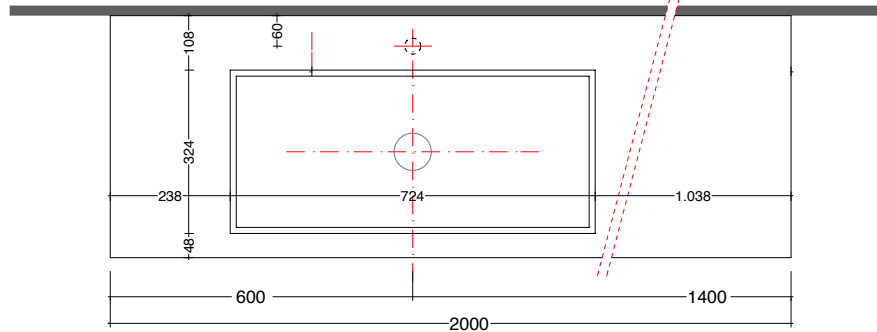

play48_200 anta/cassetto
play48_200 door/drawer

lavabo in appoggio CUBE 50X30 / 70X32
surface washbasin CUBE 50X30 / 70X32

scheda tecnica
technical datasheet
tarjeta técnica
technisches Datenblatt