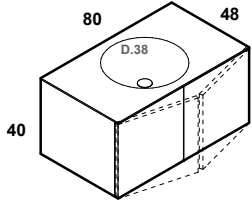

play48_80 anta/cassetto
play48_80 door/drawer

lavabo integrato CUP / CUBE 50x30 / CUBE 70/32
integrated washbasin CUP / CUBE 50X30 / CUBE 70X32

scheda tecnica
technical datasheet
tarjeta técnica
technisches Datenblatt

U.CPI.000.040.KR
K.A05.080.048.C_