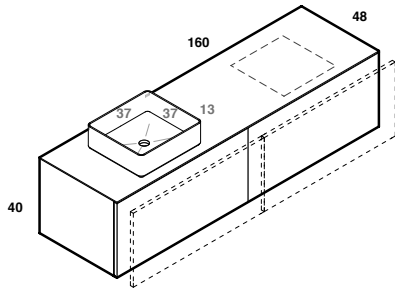

play48_160 anta/cassetto
play48_160 door/drawer

lavabo in appoggio MOOD S
lavabo in appoggio MOOD S

scheda tecnica
technical datasheet
tarjeta técnica
technisches Datenblatt