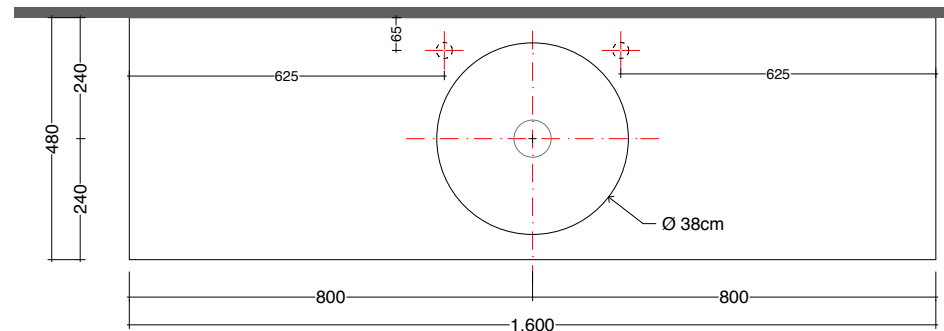

play48_160 anta/cassetto
play48_160 door/drawer

lavabo intergato CUP
integrated washbasin CUP

scheda tecnica
technical datasheet
tarjeta técnica
technisches Datenblatt