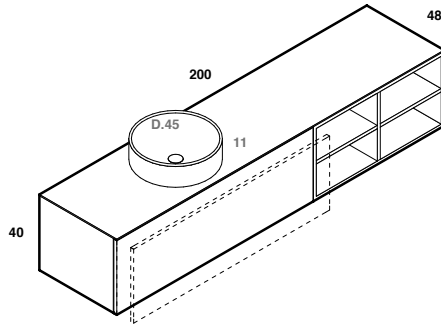

play48_200 anta/cassetto
play48_200 door/drawer

lavabo in appoggio CUP 11 / 26
surface washbasin CUP 11 / 26

scheda tecnica
technical datasheet
tarjeta técnica
technisches Datenblatt