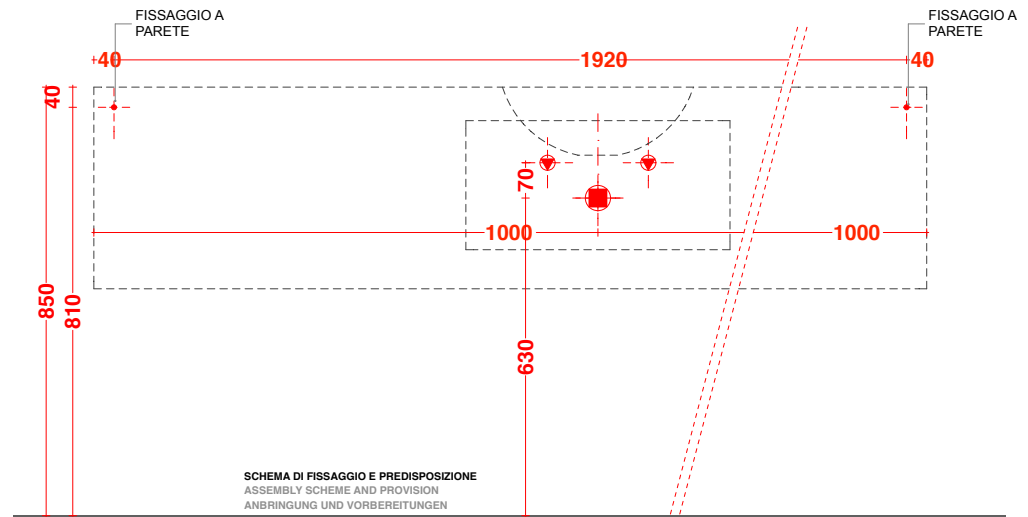

lavabo in appoggio CUP 11 / 26
surface washbasin CUP 11 / 26

scheda tecnica
technical datasheet
tarjeta técnica
technisches Datenblatt

play48_200 anta/cassetto
play48_200door/drawer

lavabo integrato CUBE 50x30 / 70x32
integrated washbasin CUBE 50x30 / 70x32

scheda tecnica
technical datasheet
tarjeta técnica
technisches Datenblatt

play48_200 anta/cassetto
play48_200door/drawer

lavabo integrato CUBE 50x30 / 70x32
integrated washbasin CUBE 50x30 / 70x32

scheda tecnica
technical datasheet
tarjeta técnica
technisches Datenblatt

play48_200 anta/cassetto
play48_200door/drawer

lavabo integrato CUBE 50x30 / 70x32
integrated washbasin CUBE 50x30 / 70x32

scheda tecnica
technical datasheet
tarjeta técnica
technisches Datenblatt

play48_200 anta/cassetto
play48_200door/drawer