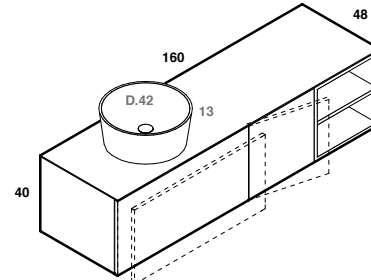

play48_160 anta/cassetto
play48_160 door/drawer

lavabo in appoggio POLAR
lavabo in appoggio POLAR

scheda tecnica
technical datasheet
tarjeta técnica
technisches Datenblatt