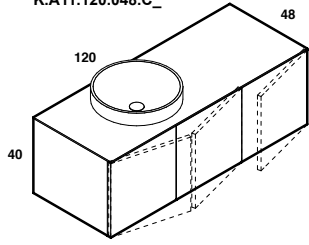

lavabo semincasso CUP 6
half-recessed washbasin CUP 6

scheda tecnica
technical datasheet
tarjeta técnica
technisches Datenblatt

U.CPS.006.035.KR
K.A11.120.048.C_

U.CPS.006.035.KR
K.C11.120.048.C_

U.CPS.006.035.KR
K.A41.120.048.C_