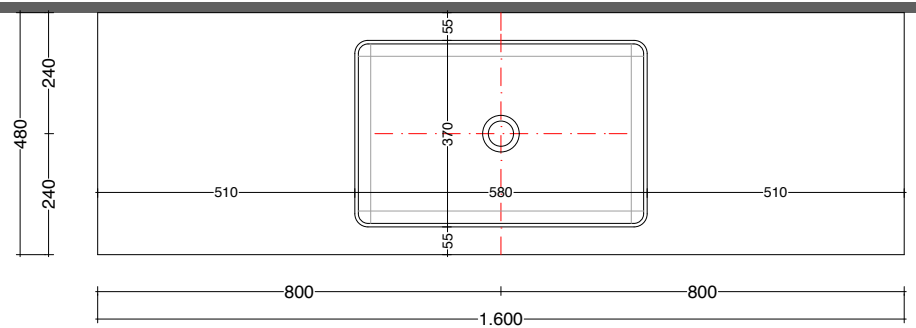

play48_160 anta/cassetto
play48_160 door/drawer

lavabo in appoggio MOOD R
lavabo in appoggio MOOD R

scheda tecnica
technical datasheet
tarjeta técnica
technisches Datenblatt