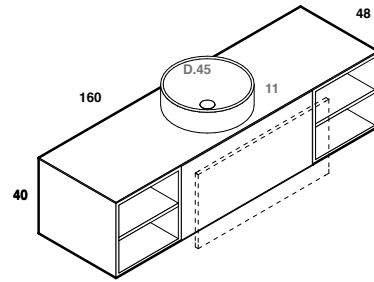

play48_160 anta/cassetto
play48_160 door/drawer

lavabo in appoggio CUP 11 / 26
lavabo in appoggio CUP 11 / 26

scheda tecnica
technical datasheet
tarjeta técnica
technisches Datenblatt