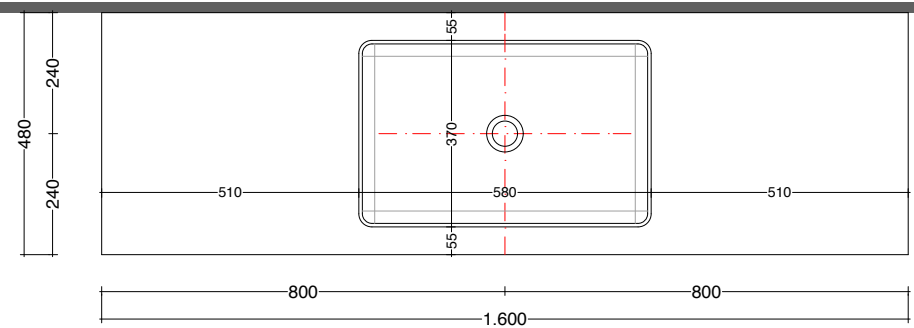

play48_160 anta/cassetto
play48_160 door/drawer

lavabo in appoggio MOOD R
lavabo in appoggio MOOD R

scheda tecnica
technical datasheet
tarjeta técnica
technisches Datenblatt