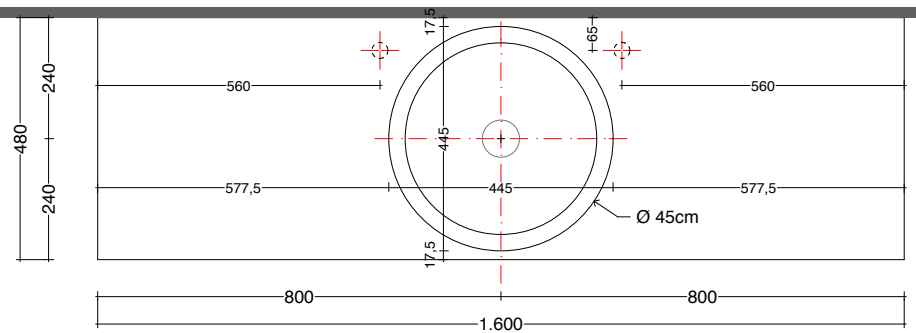

play48_160 anta/cassetto
play48_160 door/drawer

lavabo in appoggio CUP 11 / 26
lavabo in appoggio CUP 11 / 26

scheda tecnica
technical datasheet
tarjeta técnica
technisches Datenblatt