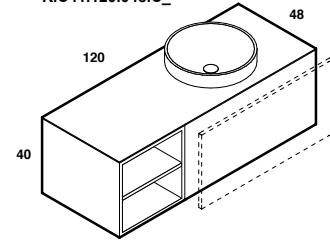

U.CPS.006.035.KR
K.C41.120.048.C_