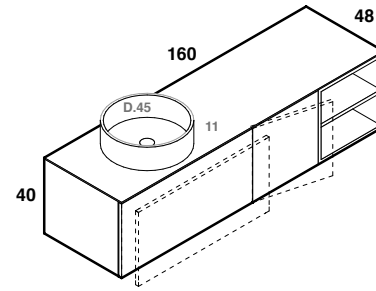

play48_160 anta/cassetto
play48_160 door/drawer

lavabo in appoggio LOG 11/26
surface washbasin CUP 11/26

scheda tecnica
technical datasheet
tarjeta técnica
technisches Datenblatt