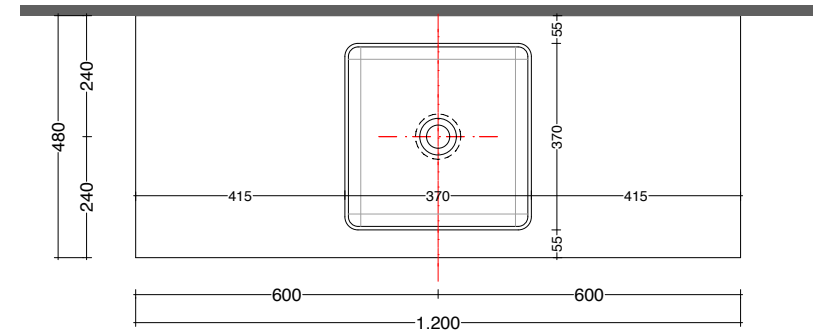

U.MDS.037.037.ML
K.C41.120.048.C_