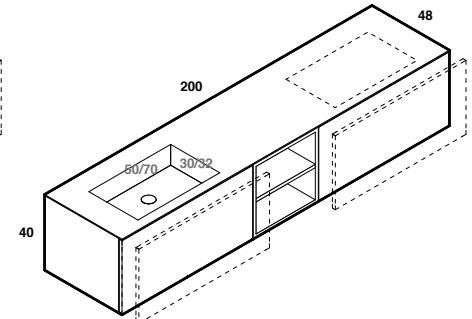

play48_200 anta/cassetto
play48_200door/drawer

lavabo integrato CUBE 50x30 / 70x32
integrated washbasin CUBE 50x30 / 70x32

scheda tecnica
technical datasheet
tarjeta técnica
technisches Datenblatt