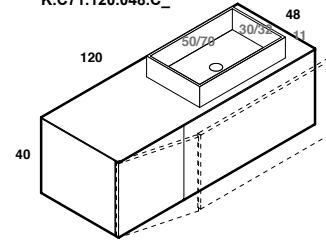

U.LAV.070.032.MK
U.LAV.050.030.MK
K.C71.120.048.C_