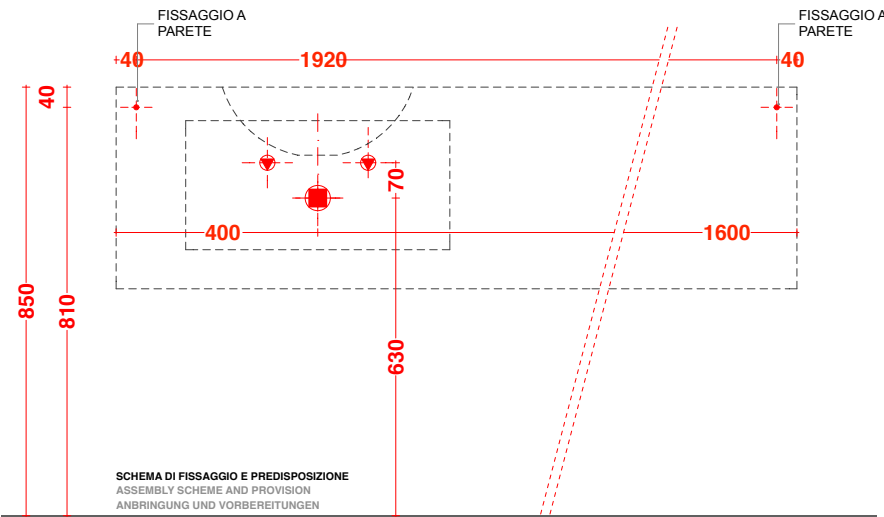

lavabo in appoggio CUP 11 / 26
surface washbasin CUP 11 / 26

scheda tecnica
technical datasheet
tarjeta técnica
technisches Datenblatt

play48_200 anta/cassetto
play48_200door/drawer

lavabo integrato CUBE 50x30 / 70x32
integrated washbasin CUBE 50x30 / 70x32

scheda tecnica
technical datasheet
tarjeta técnica
technisches Datenblatt

play48_200 anta/cassetto
play48_200door/drawer

lavabo integrato CUBE 50x30 / 70x32
integrated washbasin CUBE 50x30 / 70x32

scheda tecnica
technical datasheet
tarjeta técnica
technisches Datenblatt

play48_200 anta/cassetto
play48_200door/drawer

lavabo integrato CUBE 50x30 / 70x32
integrated washbasin CUBE 50x30 / 70x32

scheda tecnica
technical datasheet
tarjeta técnica
technisches Datenblatt

play48_200 anta/cassetto
play48_200door/drawer