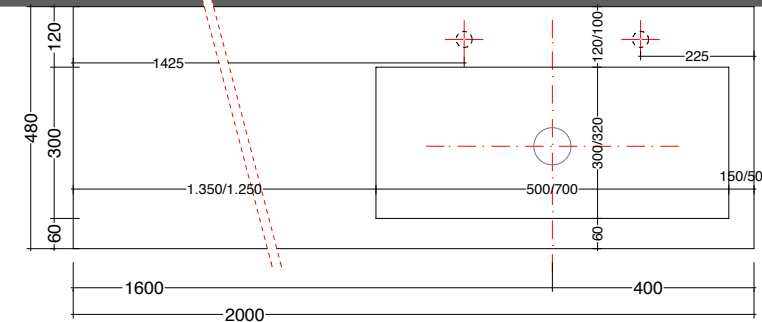

play48_200 anta/cassetto
play48_200door/drawer

lavabo integrato CUBE 50x30 / 70x32
integrated washbasin CUBE 50x30 / 70x32

scheda tecnica
technical datasheet
tarjeta técnica
technisches Datenblatt