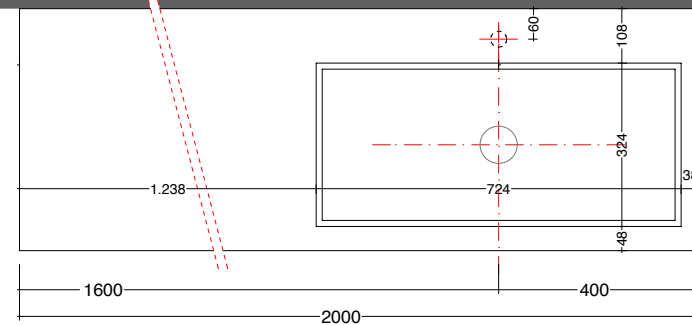

play48_200 anta/cassetto
play48_200 door/drawer

lavabo in appoggio CUBE 50X30 / 70X32
surface washbasin CUBE 50X30 / 70X32

scheda tecnica
technical datasheet
tarjeta técnica
technisches Datenblatt