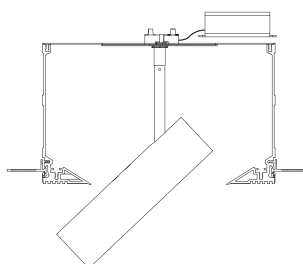

Deep System Spot 55