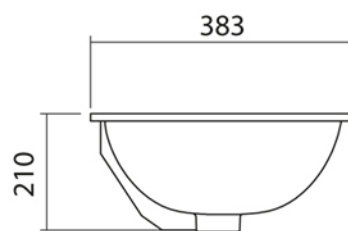

VICTORIAN Collection	
Code	Description
2010 OLD2010	Undermounted basin 480 mm White Old White
GRDN2010 OSBR2010	Decorated Garden Pattern Blue Pattern

Verona - Italy
tel. +39 045 8006917
fax. +39 045 8020111
gentry-home.com

VICTORIAN Collection	
Code	Description
2009 OLD2009	Undermounted basin 440 mm White Old White
GRDN2009 OSBR2009	Decorated Garden Pattern Blue Pattern

Verona - Italy
tel. +39 045 8006917
fax. +39 045 8020111
gentry-home.com