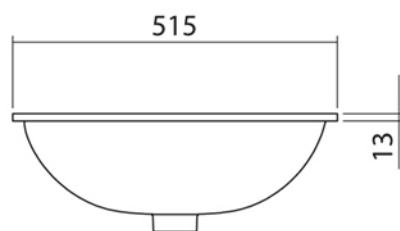

VICTORIAN Collection	
Code	Description
2010 OLD2010	Undermounted basin 480 mm White Old White
GRDN2010 OSBR2010	Decorated Garden Pattern Blue Pattern

Verona - Italy
tel. +39 045 8006917
fax. +39 045 8020111
gentry-home.com

VICTORIAN Collection	
Code	Description
2009 OLD2009	Undermounted basin 440 mm White Old White
GRDN2009 OSBR2009	Decorated Garden Pattern Blue Pattern

Verona - Italy
tel. +39 045 8006917
fax. +39 045 8020111
gentry-home.com