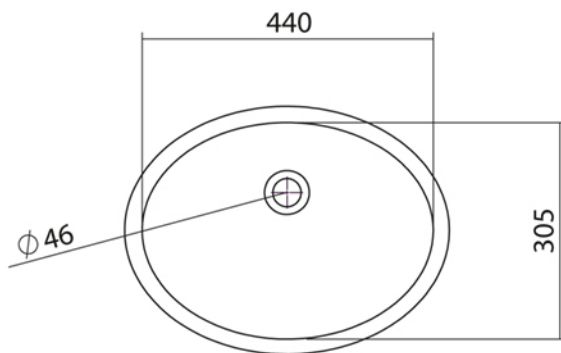

VICTORIAN Collection	
Code	Description
2010 OLD2010	Undermounted basin 480 mm White Old White
GRDN2010 OSBR2010	Decorated Garden Pattern Blue Pattern

Verona - Italy
tel. +39 045 8006917
fax. +39 045 8020111
gentry-home.com

VICTORIAN Collection	
Code	Description
2009 OLD2009	Undermounted basin 440 mm White Old White
GRDN2009 OSBR2009	Decorated Garden Pattern Blue Pattern

Verona - Italy
tel. +39 045 8006917
fax. +39 045 8020111
gentry-home.com