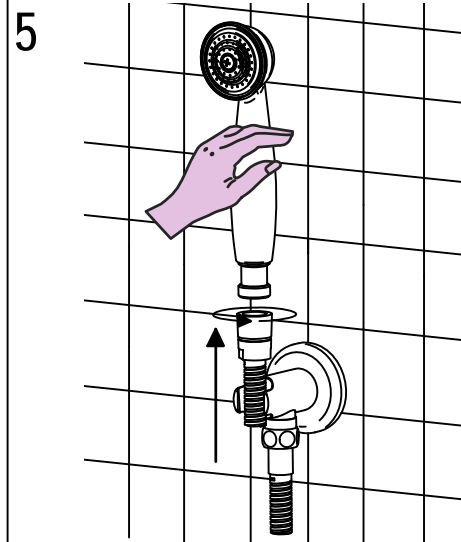

1
IMPORTANTISSIMO

RICAMBI / SPARE PARTS

2

3

4

5

COD. 655016

COD. 035092

COD. 075004

COD. 074013

MADE IN ITALY

Questo prodotto è stato realizzato interamente in Italia con l'utilizzo di materie prime di altissima qualità

DESIGN

EOB

MADE IN ITALY

This product has been entirely manufactured in Italy, by top quality raw materials.

MADE IN ITALY

Questo prodotto è stato realizzato interamente in Italia con l'utilizzo di materie prime di altissima qualità

DESIGN

EOB

MADE IN ITALY

This product has been entirely manufactured in Italy, by top quality raw materials.