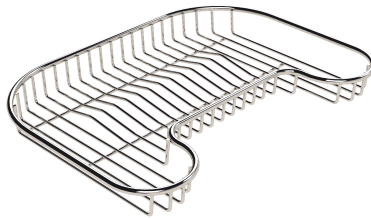

Sink Tornado 1679 660

Sinks

Code: 1679 660

DETAILS

Finish Foster brushed

Material AISI 304 stainless steel

Texture Foster brushed

Base 80 cm

Drainer	No
Width	79 cm
Bowl dimension	730x440mm
Number of bowls	1 bowl
Waste fitting	Drain with automatic PR control

FEATURES

2nd / 3rd hole available	The sink can be customized with the execution on request of additional holes, usable for double-hole mixers, for remote controlled drains or for the installation of soap dispensers. The positions are marked on the drawings with dotted line holes.
Automatic waste fitting	The waste-fitting with round remote knob is supplied; a practical accessory which makes it unnecessary to get wet in order to drain the water from the bowl.
Basket 3,5" waste fitting	The drain is equipped with a large 3.5" drain, with the practical basket cap that prevents the discharge of solid parts. The 3.5 "drain allows the use of the Foster waste-disposer, compatible with all models.
Deep bowls	This bowls reach an important depth, over 20 cm, thanks to the advanced production technology, that can be offer great capiciency and practicity in all the washing operations.
Double mixer hole	The large tap counter is already fitted with a series of 2 tap holes. In the second hole it is possible to install the remote control of the automatic drain or, alternatively, a practical soap dispenser.
High thickness	1mm thick steel. A significant thickness, which guarantees the maximum sturdiness and durability.

TECHNICAL DATA

EQUIPMENT

Automatic waste fitting 8407 100

OPTIONAL ACCESSORIES

Iroko-wood chopping board 8659
111

Iroko-wood chopping board 8659
112

Iroko-wood twin chopping board
8644 003

Stainless steel colander 8154 000