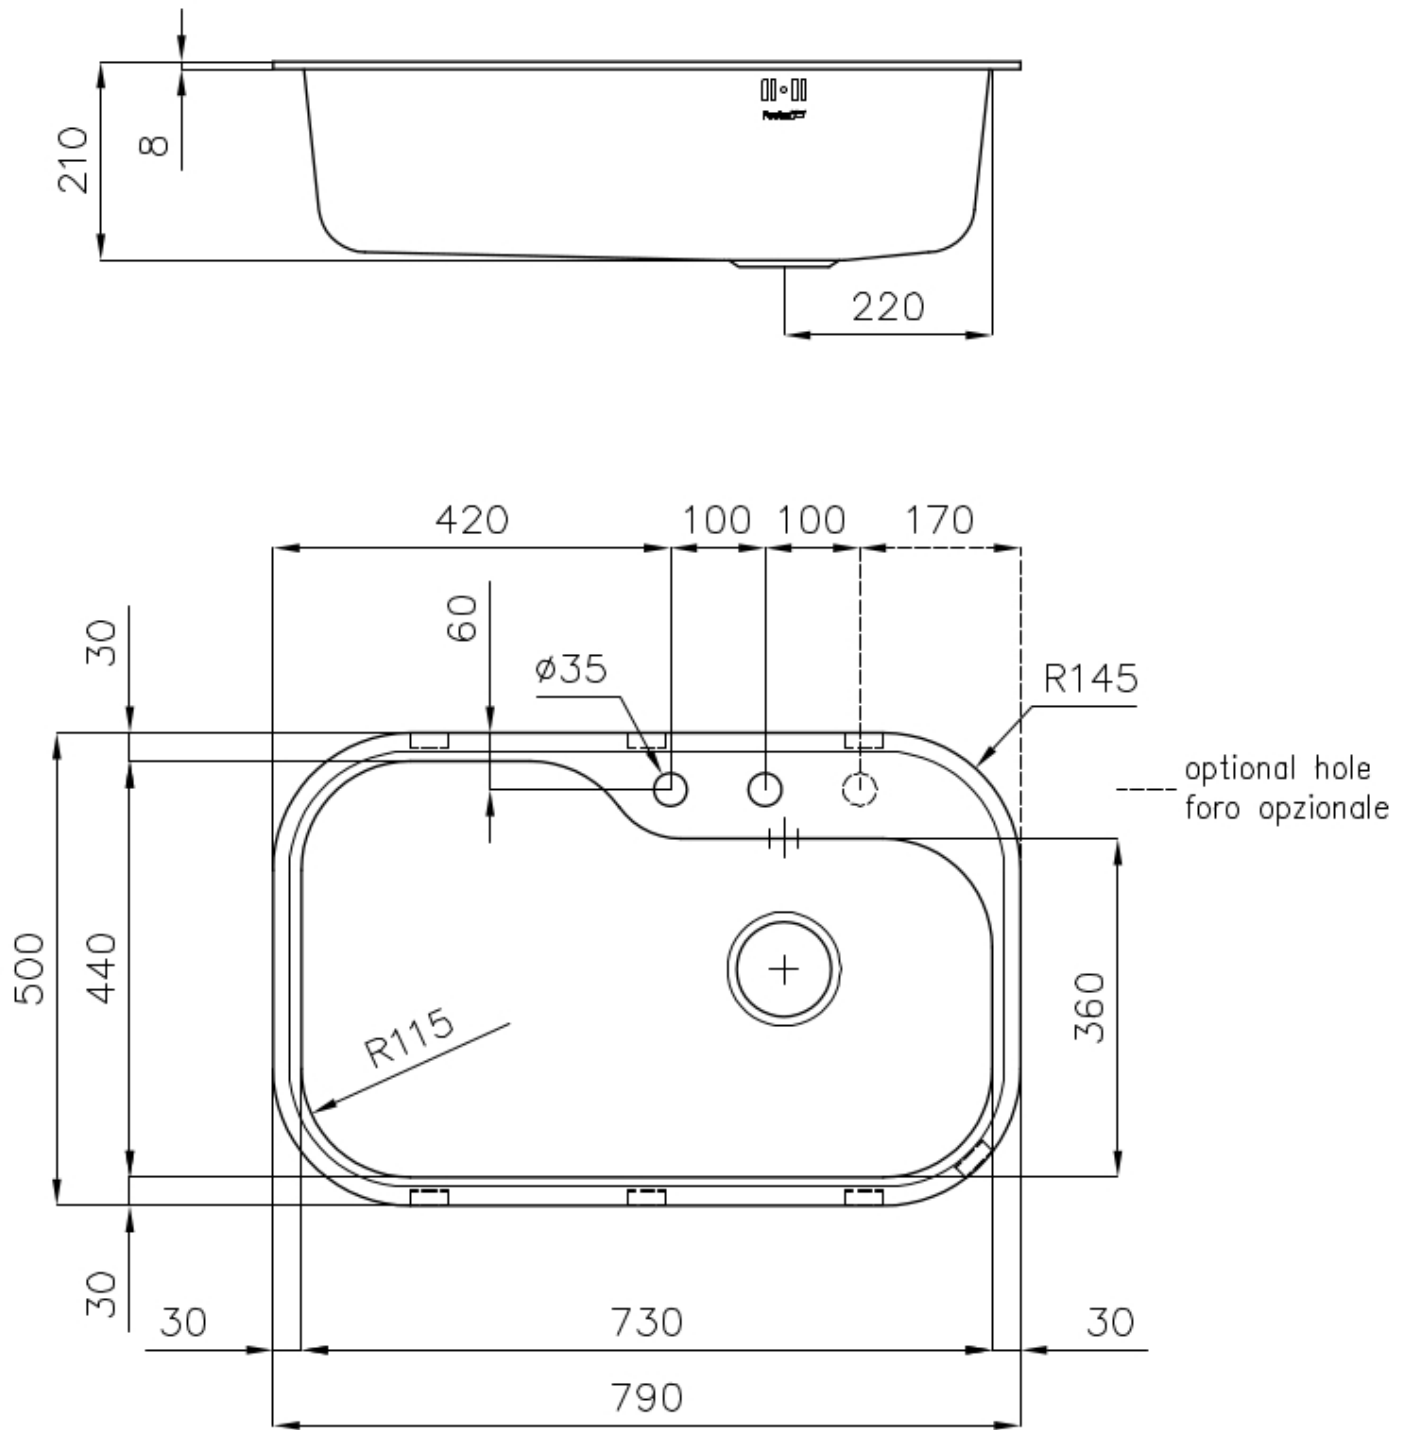

TECHNICAL DATA