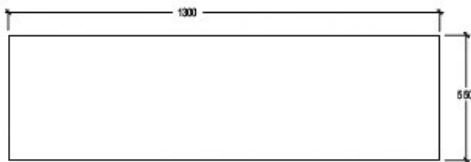

Piani Pietraluce

cod. PIANOPL100

Piano sospeso in pietraluce cm. 100x55xh12

Top in pietraluce cm. 100x55xh12

cod. PIANOPL130

Piano sospeso in pietraluce cm. 130x55xh12

Top in pietraluce cm. 130x55xh12

cod. PIANOPL180

Piano sospeso in pietraluce cm. 180x55xh12

Top in pietraluce cm. 180x55xh12