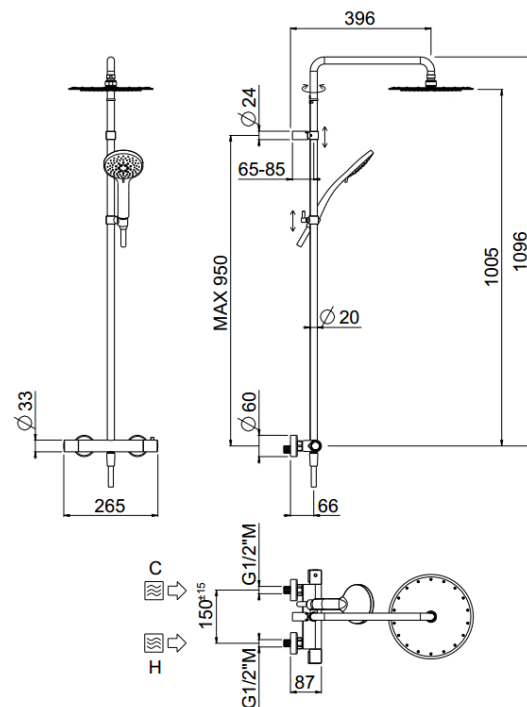

Rigoletto

Rigoletto MySlim inspectable shower head
00-1807-N-CR

TECHNICAL INFORMATION

Bridge shower column including exposed thermostatic mixer with diverter, turning bar with adjustable mounting. Round ultra-thin shower head, Ø300, non-liming, inspectable and serviceable in chromed stainless steel. 3 jets non-liming shower in ABS. Smooth double anti-torsion PVC flexible hose, cm 150. CHROME

Flow rate:
x rubinetto

PICTURE

SPARE PARTS

ORIC031
T°

ORIC032
2 vie / ways

FEATURES

rain jet

central jet

side jet

double anti-torsion

adjustable column

inspectable round

TECHNICAL DRAWING

FINISHINGS